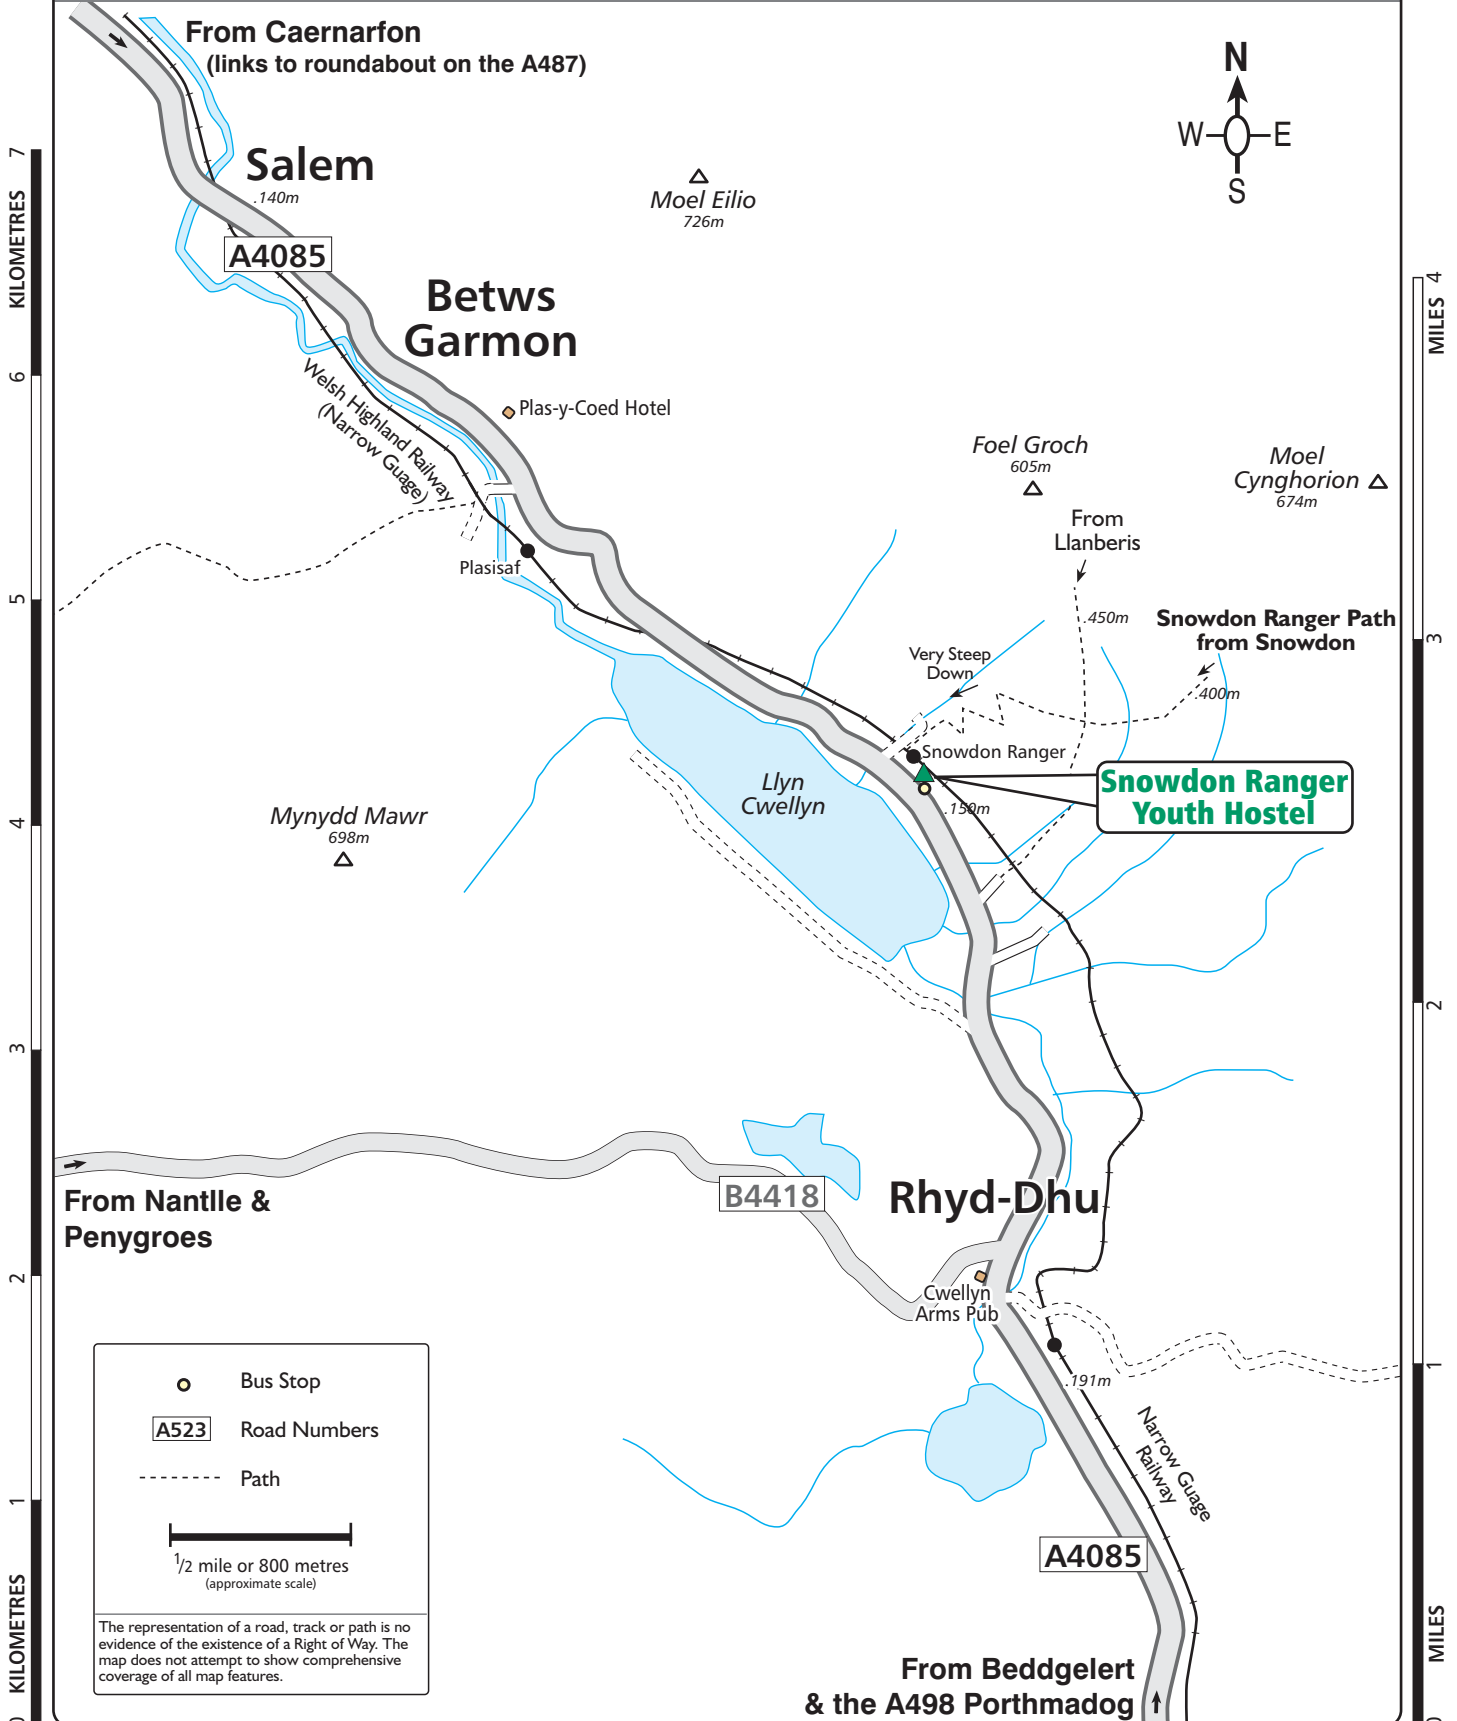

**YHA Snowdon Ranger**  
 Rhyd Ddu  
 Caernarfon  
 Gwynedd LL54 7YS  
 Tel: 0870 770 6038

Also see: Ordnance Survey Explorer (orange) map OL17 & 254. Landranger (pink) map 115. YH Grid reference 565551.

Whilst every effort has been made in the production of this map we can not warrant that the information is entirely error free and we do not accept responsibility for any loss or damage resulting from reliance on the information. The map is an aid to show where a Youth Hostel is located. For navigation please refer to the appropriate Ordnance Survey map. Map produced by Finders UK Limited (T. 01565 750049) for the YHA and is based upon the Ordnance Survey map with permission of H.M. Stationery Office ©Crown copyright 100037727.