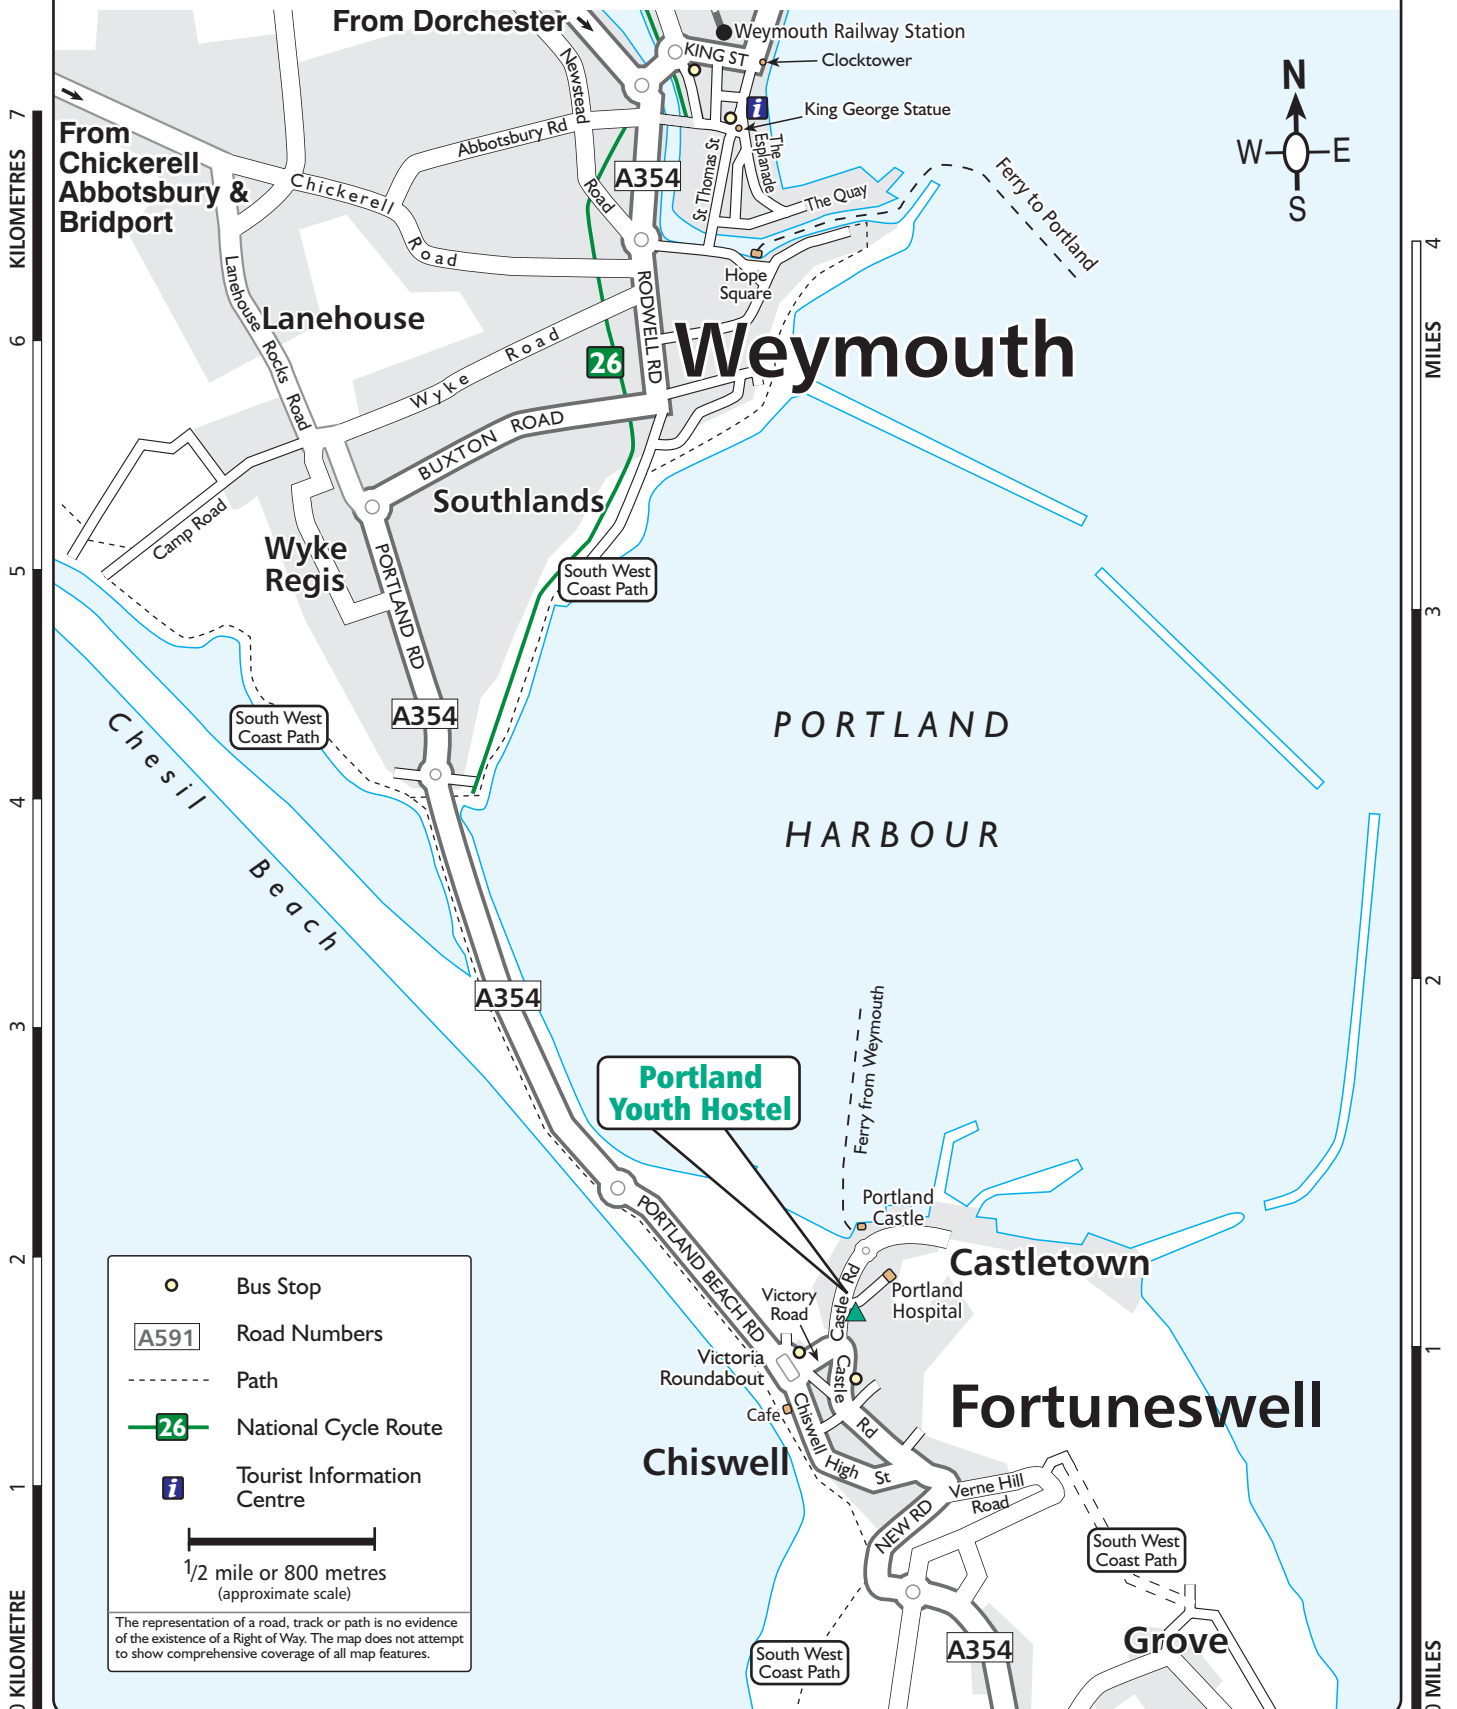

YHA Portland
 Hardy House, Castle Road
 Castletown, Portland
 Dorset DT5 1AU
 Tel: 0870 770 6000

Also see Ordnance Survey Explorer (orange) map OL15, Landranger (pink) map 194. YH Grid reference 685739.

Whilst every effort has been made in the production of this map we can not warrant that the information is entirely error free and we do not accept responsibility for any loss or damage resulting from reliance on the information. The map is an aid to show where a Youth Hostel is located. For navigation please refer to the appropriate Ordnance Survey map. Map produced by Finders UK Limited (T. 01565 750049) for the YHA and is based upon the Ordnance Survey map with permission of H.M. Stationery Office ©Crown copyright 100037727.