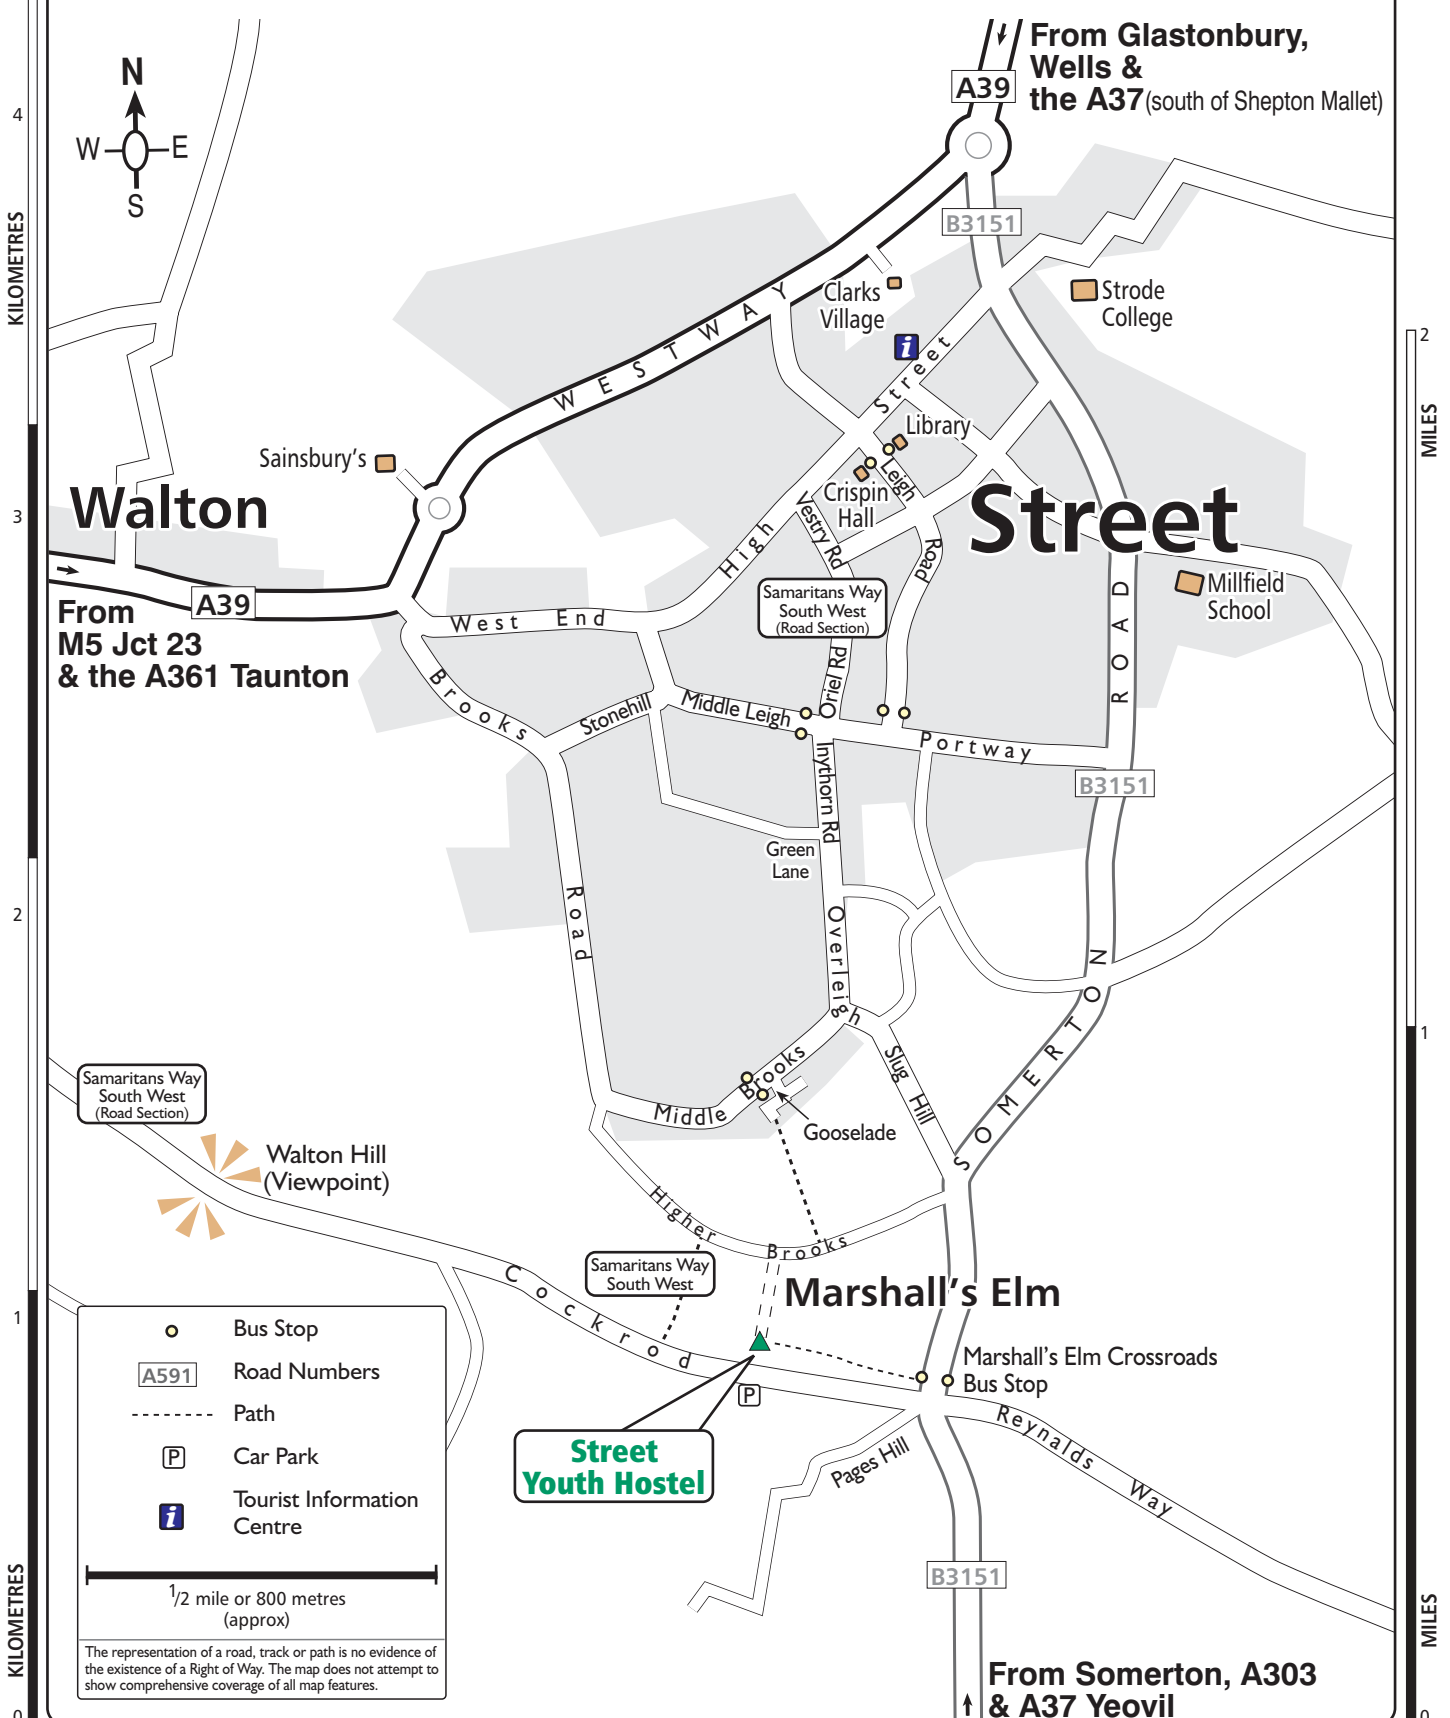

**YHA Street**  
 The Chalet, Ivythorn Hill  
 Street  
 Somerset BA16 0TZ  
 Tel: 0870 770 6056

Also See: Ordnance Survey Explorer (orange) map 141, Landranger (pink) map 182. YH Grid reference 481346.

Whilst every effort has been made in the production of this map we can not warrant that the information is entirely error free and we do not accept responsibility for any loss or damage resulting from reliance on the information. The map is an aid to show where a Youth Hostel is located. For navigation please refer to the appropriate Ordnance Survey map. Map produced by Finders UK Limited (T. 01565 750049) for the YHA and is based upon the Ordnance Survey map with permission of H.M. Stationery Office ©Crown copyright 100037727.