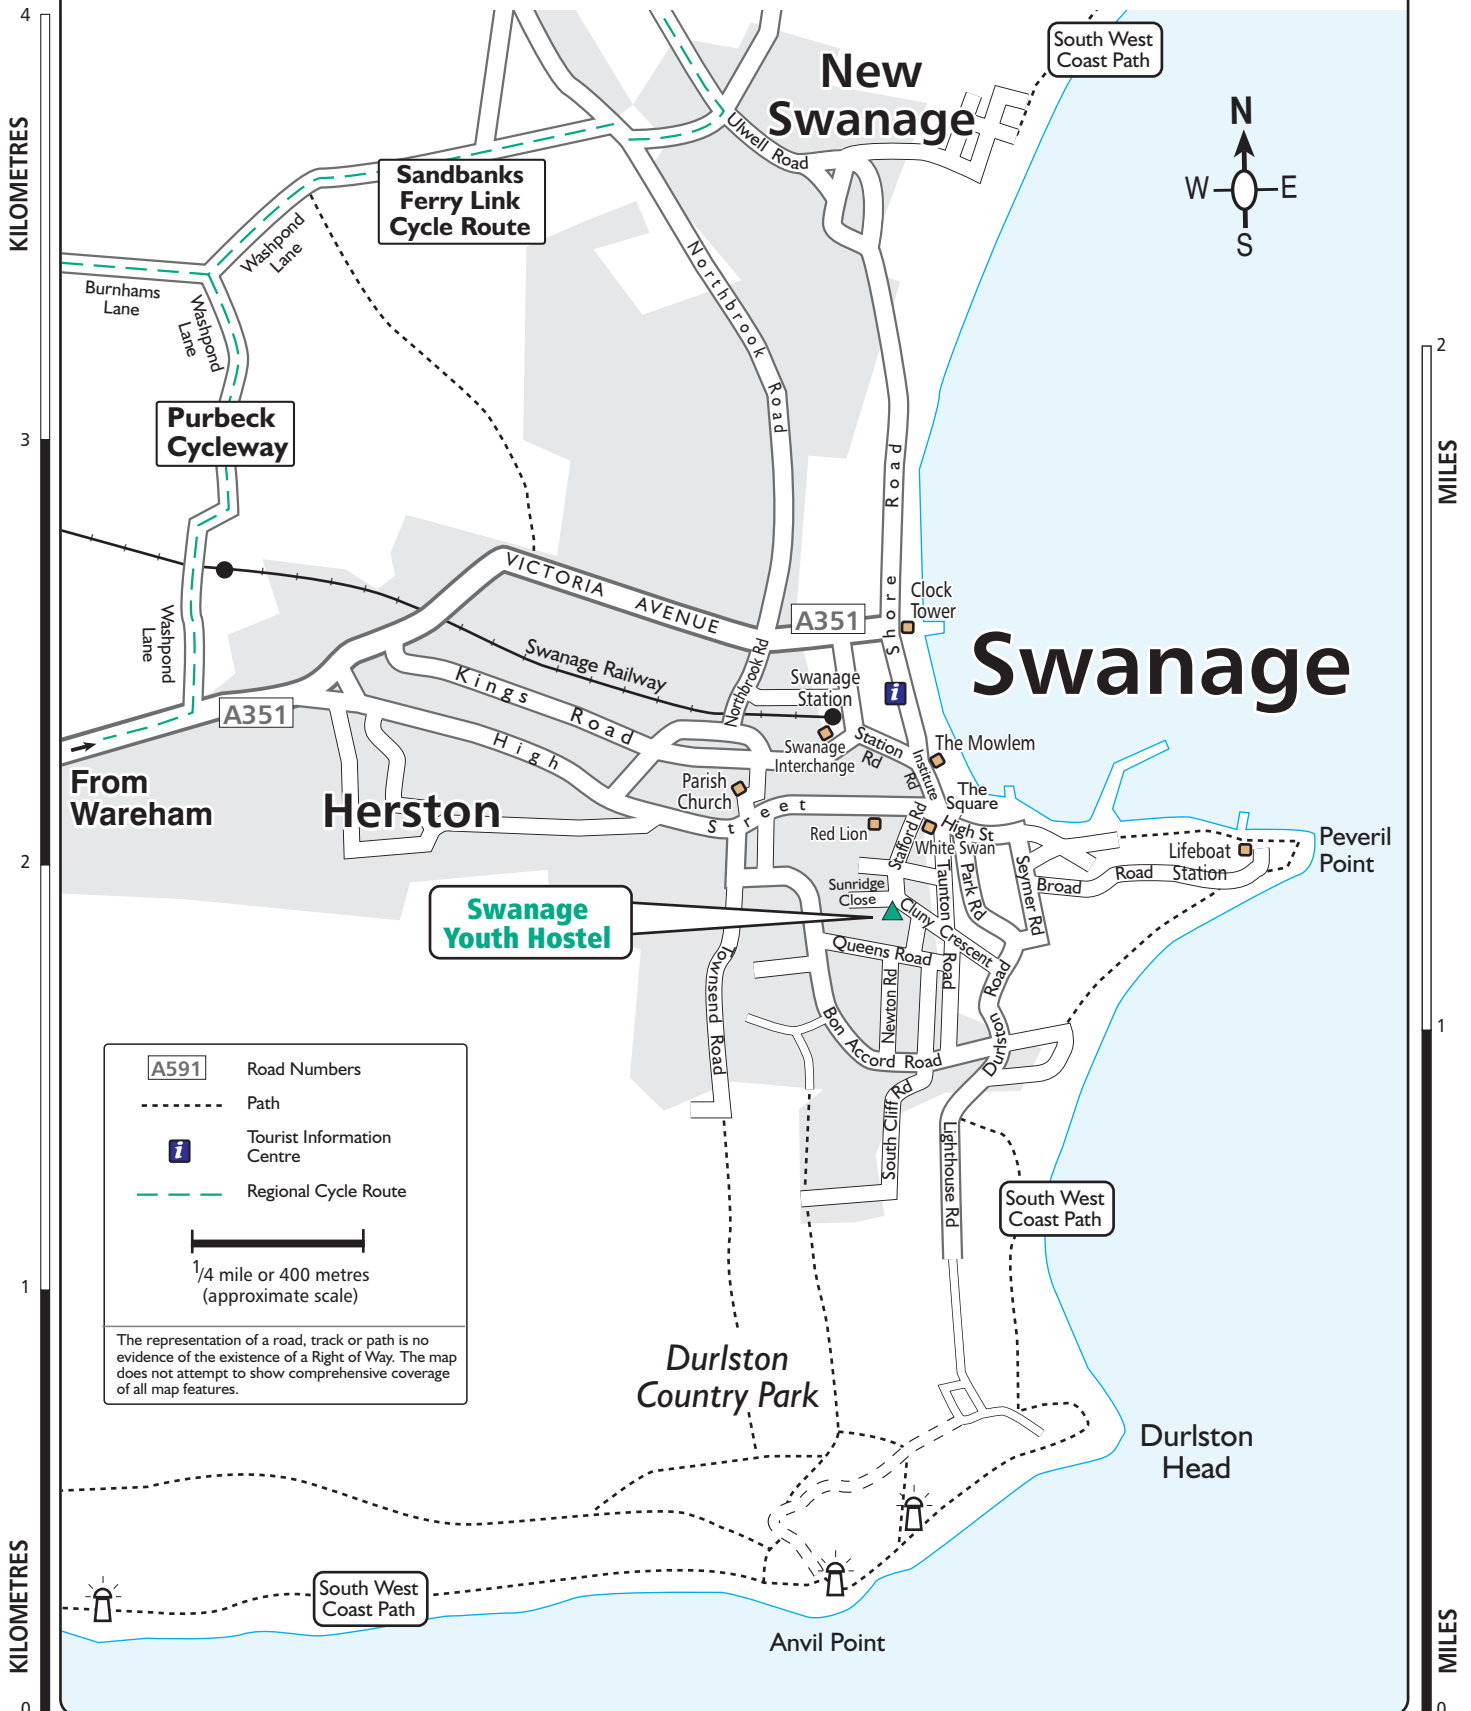

YHA Swanage
 Cluny, Cluny Crescent
 Swanage
 Dorset
 BH19 2BS
 Tel: 0870 770 6058

Also see Ordnance Survey Explorer (orange) map OL15, Landranger (pink) map 195. YH Grid reference 031785.

Whilst every effort has been made in the production of this map we can not warrant that the information is entirely error free and we do not accept responsibility for any loss or damage resulting from reliance on the information. The map is an aid to show where a Youth Hostel is located. For navigation please refer to the appropriate Ordnance Survey map. Map produced by Finders UK Limited (T. 01565 750049) for the YHA and is based upon the Ordnance Survey map with permission of H.M. Stationery Office ©Crown copyright 100037727.