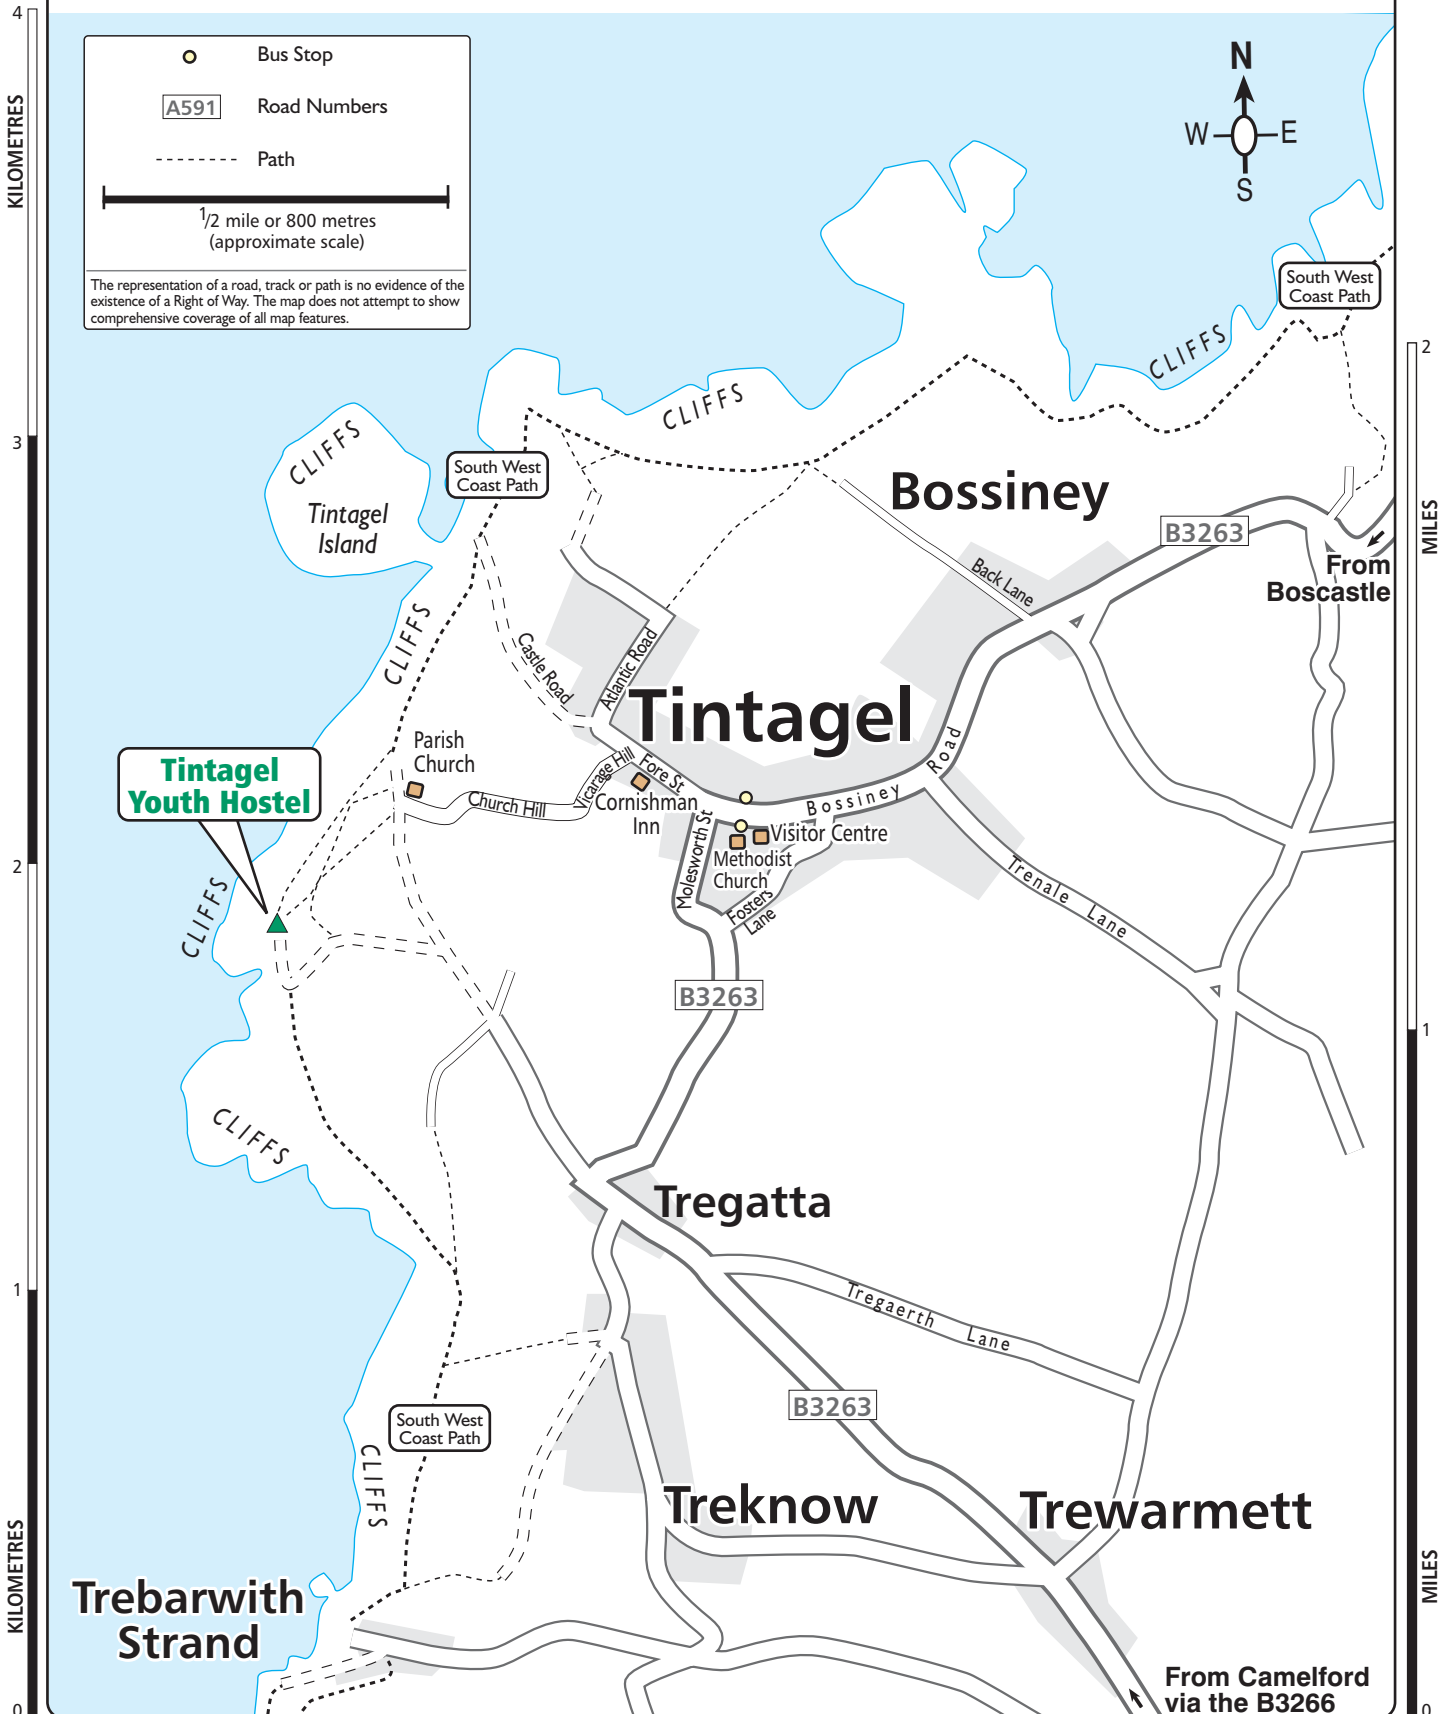

YHA Tintagel
 Dunderhole Point
 Tintagel
 Cornwall PL34 0DW
 Tel: 0870 770 6068

Also See: Ordnance Survey Explorer (orange) map 111, Landranger (pink) map 200. YH Grid reference 047882.

Whilst every effort has been made in the production of this map we can not warrant that the information is entirely error free and we do not accept responsibility for any loss or damage resulting from reliance on the information. The map is an aid to show where a Youth Hostel is located. For navigation please refer to the appropriate Ordnance Survey map. Map produced by Finders UK Limited (T. 01565 750049) for the YHA and is based upon the Ordnance Survey map with permission of H.M. Stationery Office ©Crown copyright 100037727.