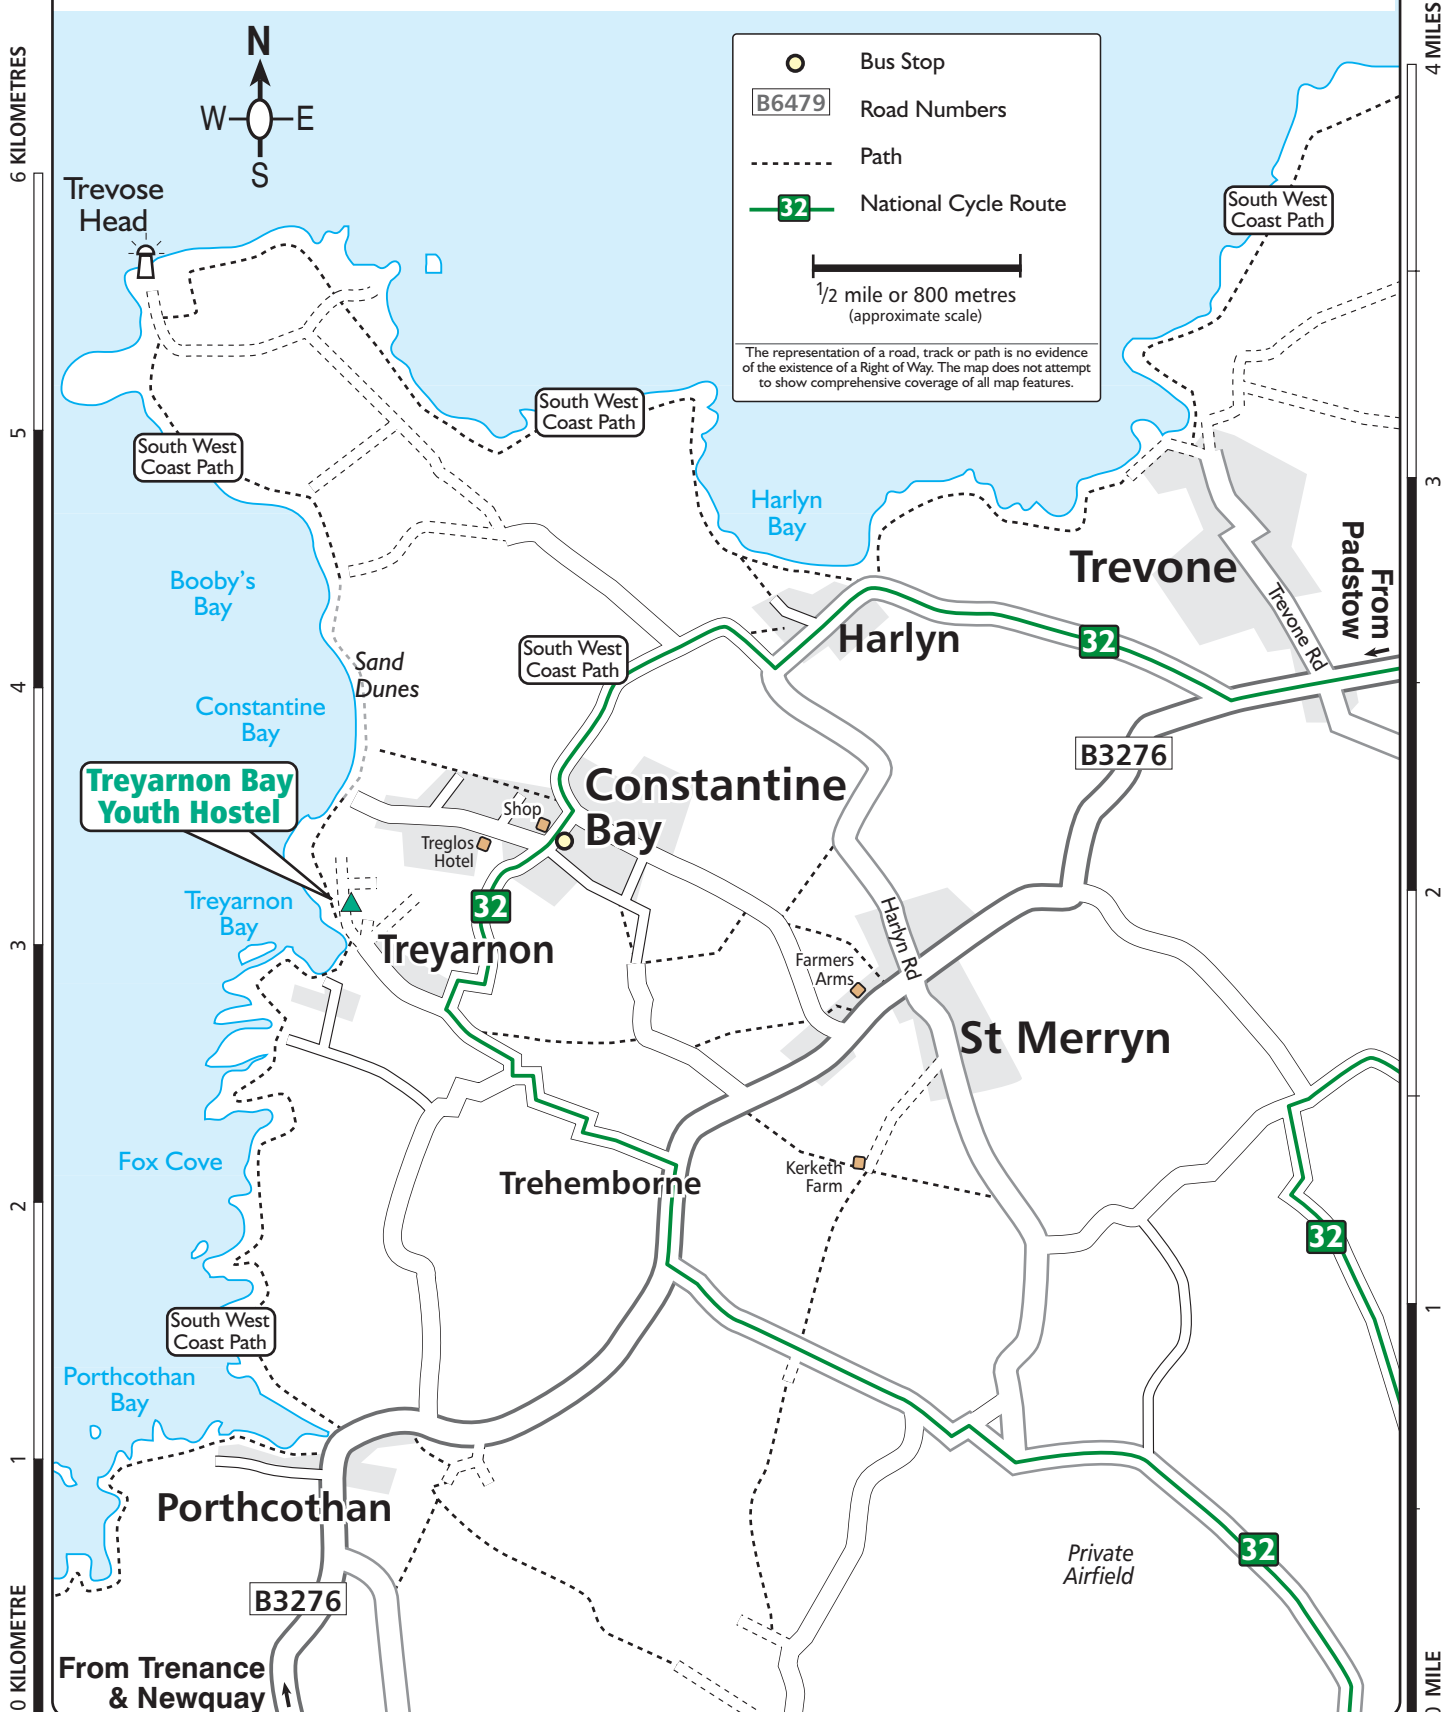

**YHA Trevarnon Bay**  
 Tregonnan  
 Trevarnon, Padstow  
 Cornwall PL28 8JR  
 Tel: 0870 770 6076

Also see Ordnance Survey Explorer (orange) map 106. Landranger (pink) map 200. YH Grid reference 859741.

Whilst every effort has been made in the production of this map we can not warrant that the information is entirely error free and we do not accept responsibility for any loss or damage resulting from reliance on the information. The map is an aid to show where a Youth Hostel is located. For navigation please refer to the appropriate Ordnance Survey map. Map produced by Finders UK Limited (T. 01565 750049) for the YHA and is based upon the Ordnance Survey map with permission of H.M. Stationery Office ©Crown copyright 100037727.