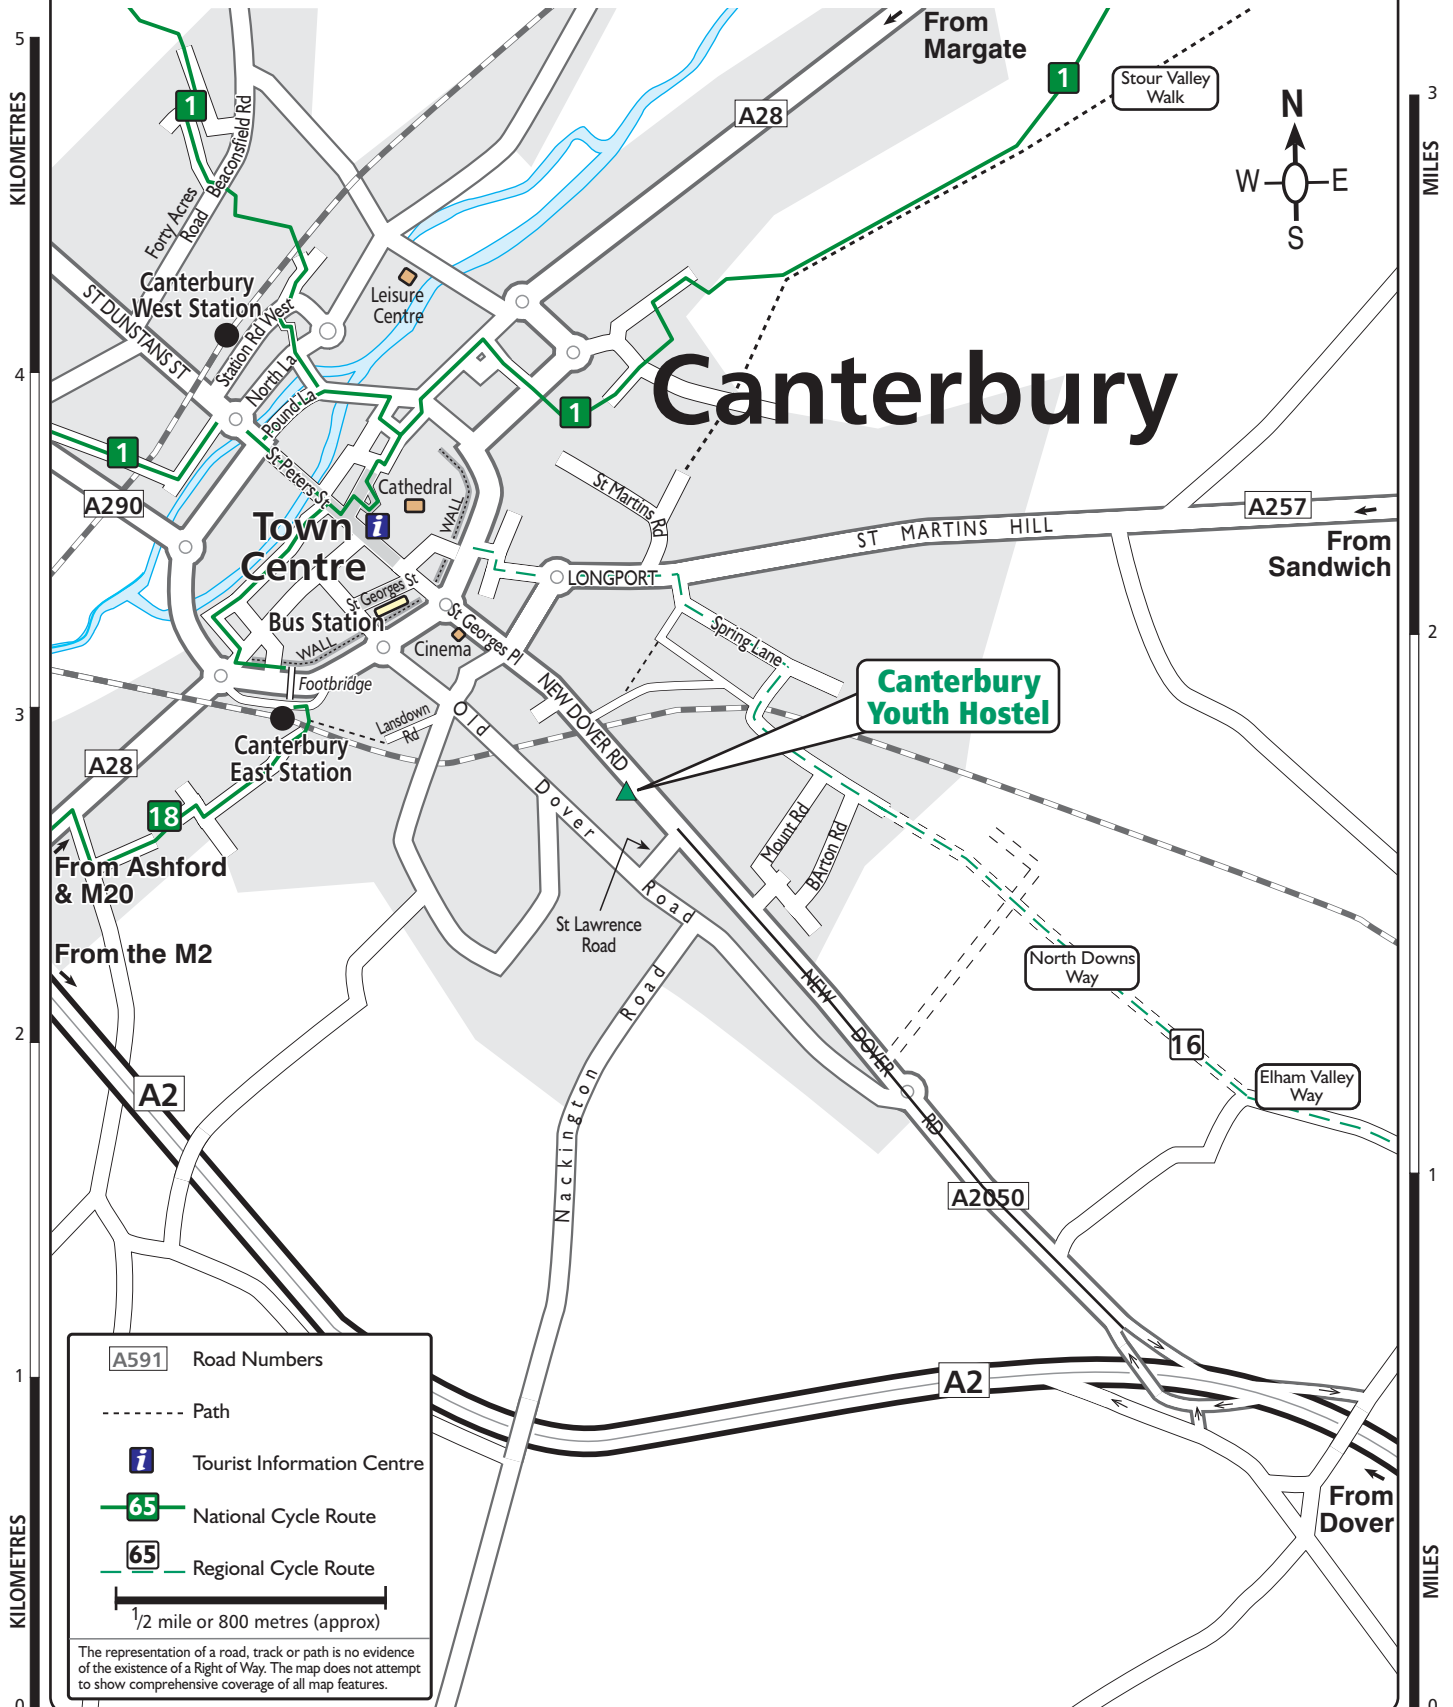

**YHA Canterbury**  
 Ellerslie, 54 New Dover Road  
 Canterbury  
 Kent CT1 3DT  
 Tel: 0870 770 5744

Also See: Ordnance Survey Explorer (orange) map 150, Landranger (pink) map 179. YH Grid reference 158570.

Whilst every effort has been made in the production of this map we can not warrant that the information is entirely error free and we do not accept responsibility for any loss or damage resulting from reliance on the information. The map is an aid to show where a Youth Hostel is located. For navigation please refer to the appropriate Ordnance Survey map. Map produced by Finders UK Limited (T. 01565 750049) for the YHA and is based upon the Ordnance Survey map with permission of H.M. Stationery Office ©Crown copyright 100037727.