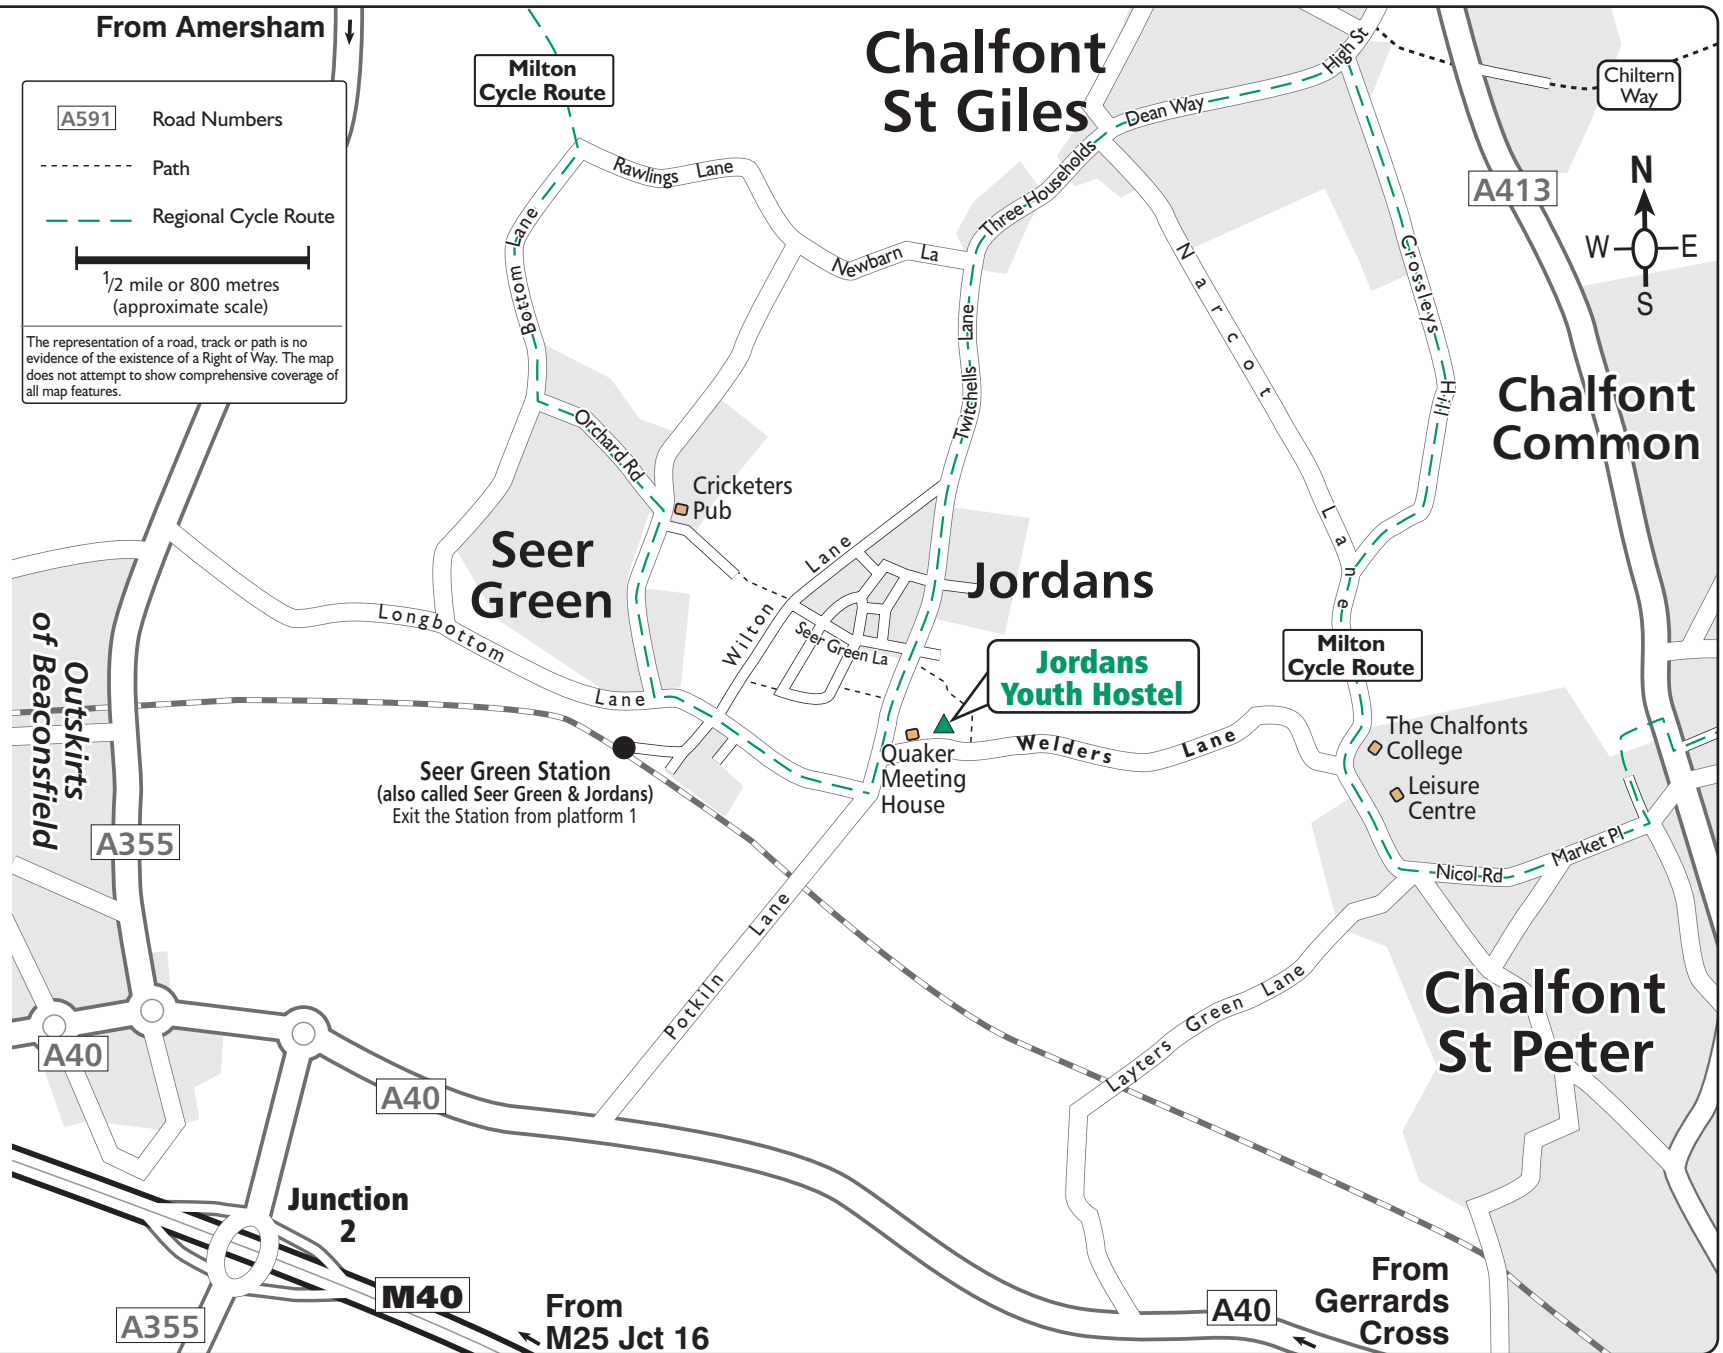

YHA Jordans

Welders Lane
Jordans
Beaconsfield
Buckinghamshire
HP9 2SN
Tel: 0870 770 5886

Also See:

Ordnance Survey Explorer (orange)
Map: 172

Landranger (pink)
Map: 175 & 176

YH Grid Reference:
976911

From Amersham

A591 Road Numbers

----- Path

- - - - - Regional Cycle Route

1/2 mile or 800 metres (approximate scale)

The representation of a road, track or path is no evidence of the existence of a Right of Way. The map does not attempt to show comprehensive coverage of all map features.

4
KILOMETRES

3

2

1

0
KILOMETRES

2
MILES

1

0
MILES

Whilst every effort has been made in the production of this map we can not warrant that the information is entirely error free and we do not accept responsibility for any loss or damage resulting from reliance on the information. The map is an aid to show where a Youth Hostel is located. For navigation please refer to the appropriate Ordnance Survey map. Map produced by Finders UK Limited (T. 01565 750049) for the YHA and is based upon the Ordnance Survey map with permission of H.M. Stationery Office © Crown copyright 10003727.