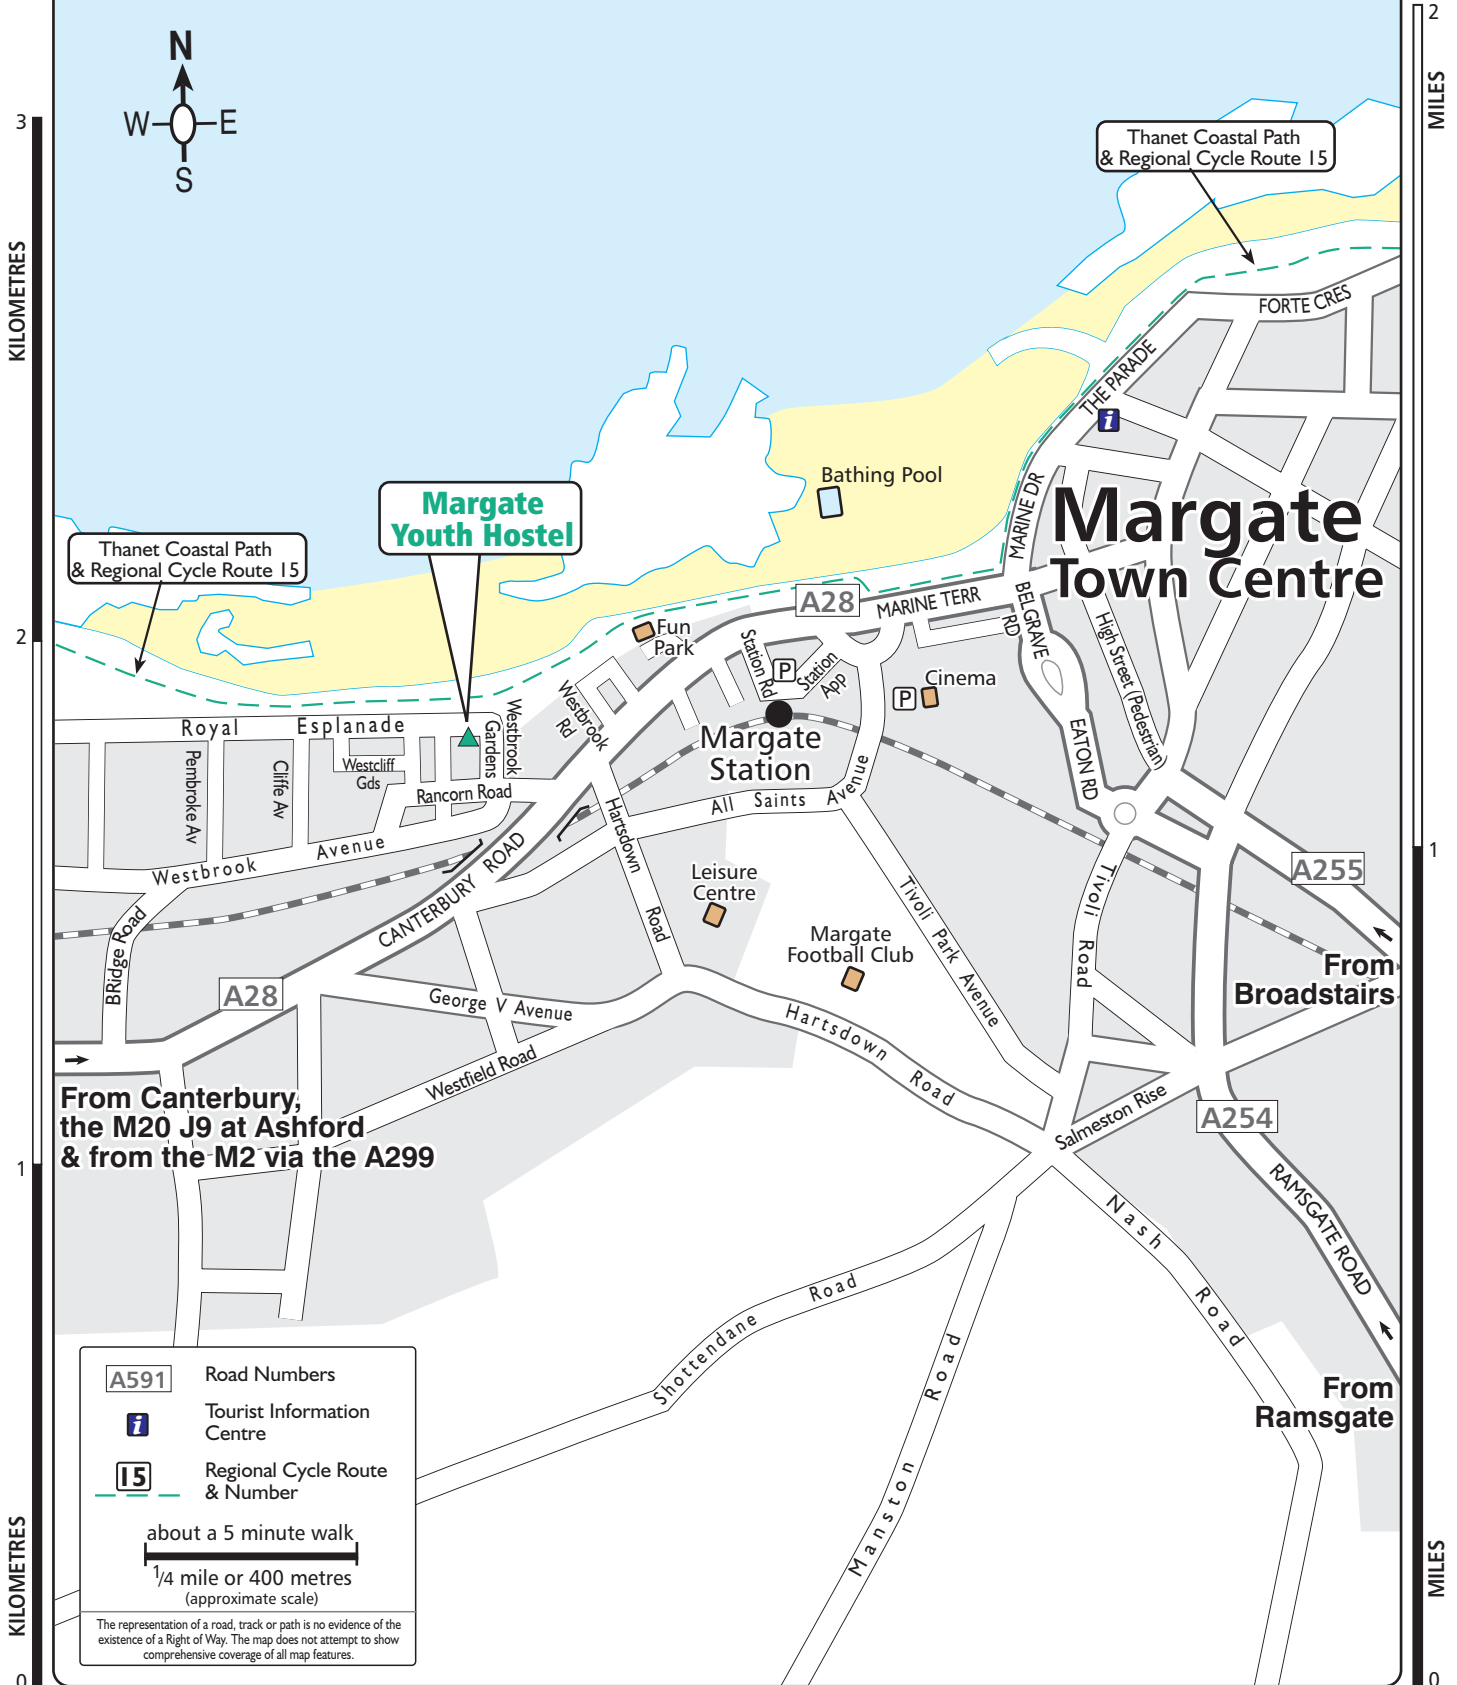

YHA Margate
 3-4 Royal Esplanade
 Westbrook Bay, Margate
 Kent CT9 5DL
 Tel: 0870 770 5956

Also see: Ordnance Survey Explorer (orange) map 150, Landranger (pink) map 179. YH Grid reference 342705

Whilst every effort has been made in the production of this map we can not warrant that the information is entirely error free and we do not accept responsibility for any loss or damage resulting from reliance on the information. The map is an aid to show where a Youth Hostel is located. For navigation please refer to the appropriate Ordnance Survey map. Map produced by Finders UK Limited (T. 01565 750049) for the YHA and is based upon the Ordnance Survey map with permission of H.M. Stationery Office © Crown copyright 100037727.