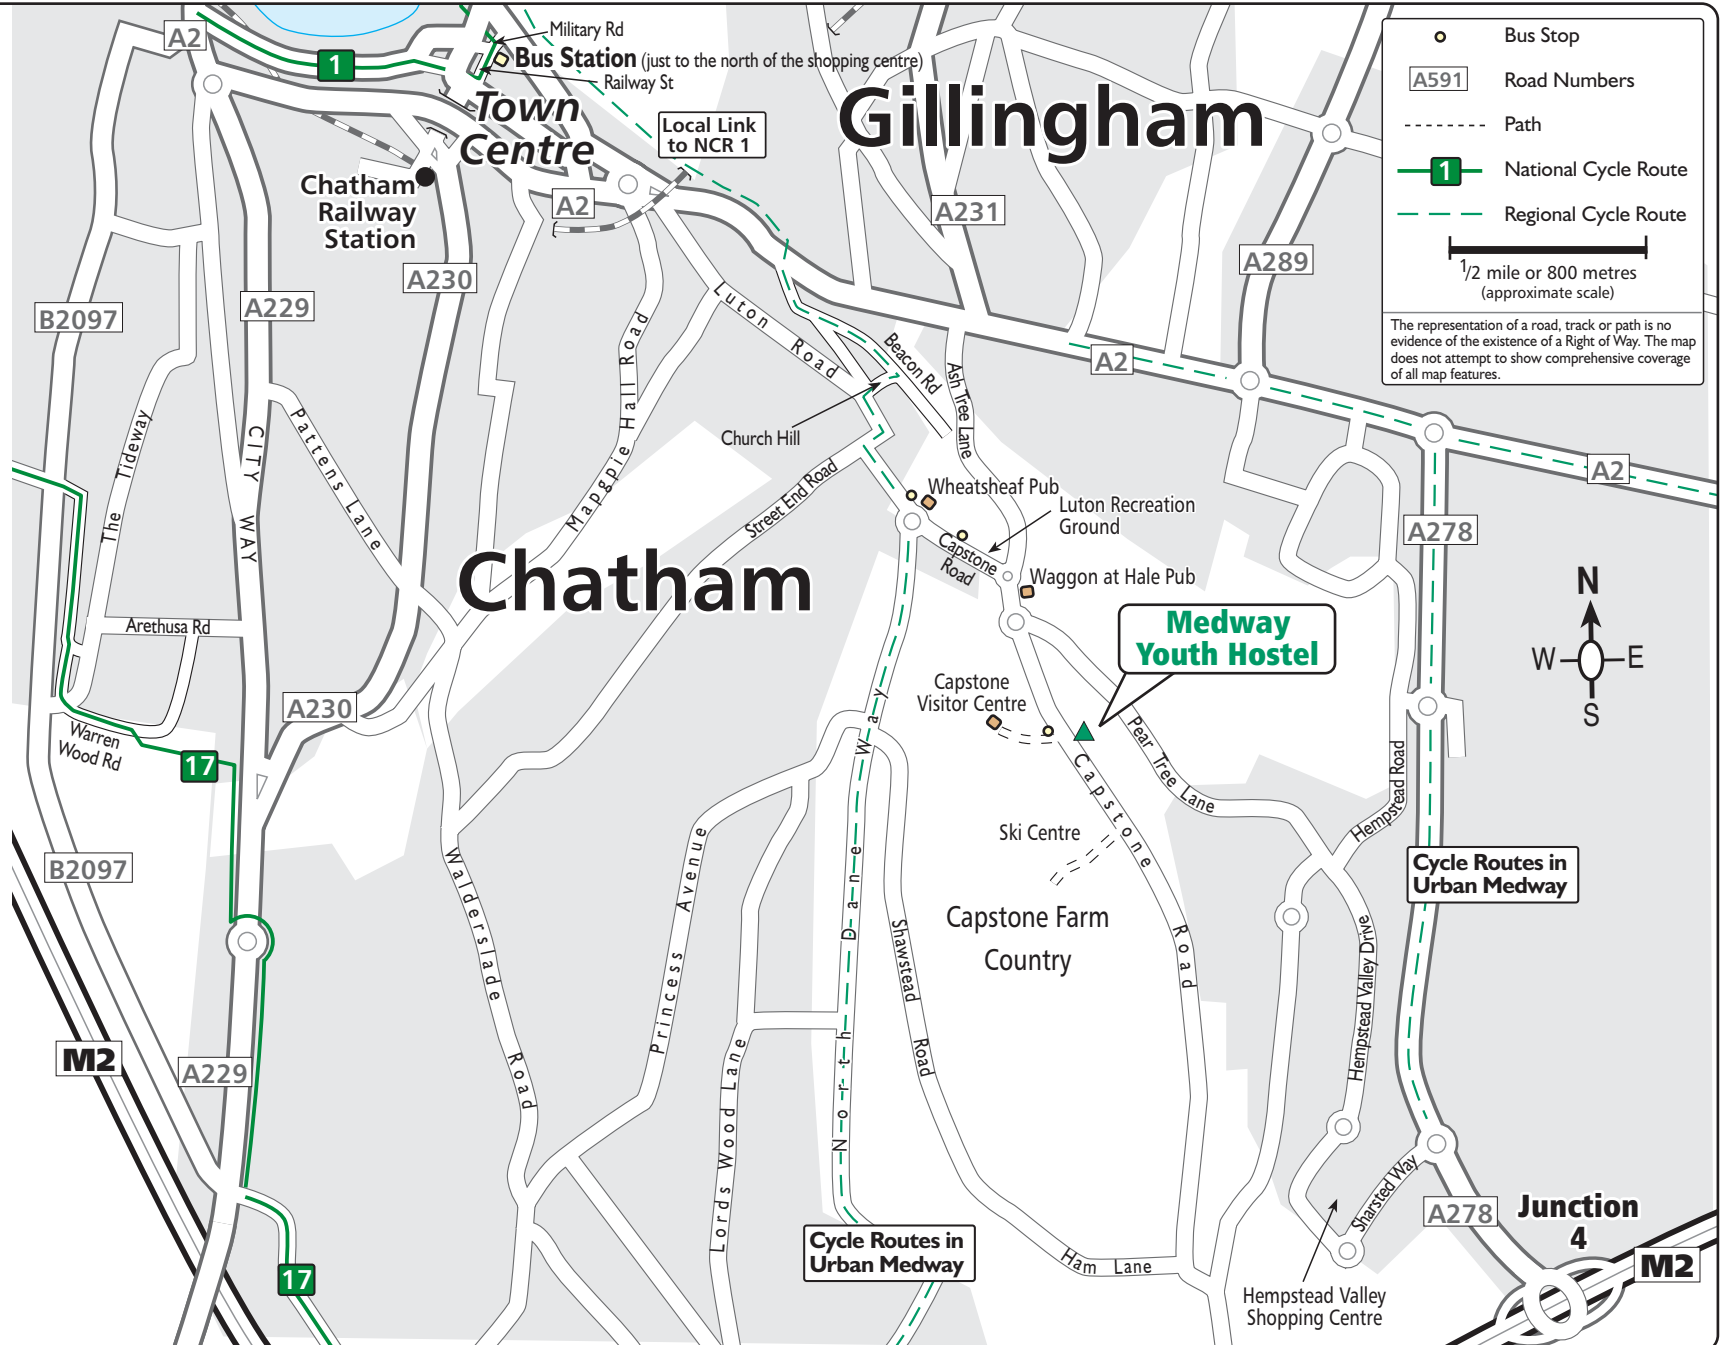

YHA Medway

Capstone Road
Gillingham
Kent
ME7 3JE

Tel: 0870 770 5964

Also See:

Ordnance Survey
Explorer (orange)
Map: 148 & 163

Landranger (pink)
Map: 178

YH Grid Reference:
782653

KILOMETRES
5
4
3
2
1
0

KILOMETRES
0
1
2
3
4
5

MILES
3
2
1
0

MILES
0
1
2
3

Whilst every effort has been made in the production of this map we can not warrant that the information is entirely error free and we do not accept responsibility for any loss or damage resulting from reliance on the information. The map is an aid to show where a Youth Hostel is located. For navigation please refer to the appropriate Ordnance Survey map. Map produced by Finders UK Limited (T. 01565 750049) for the YHA and is based upon the Ordnance Survey map with permission of H.M. Stationery Office ©Crown copyright 10003727.