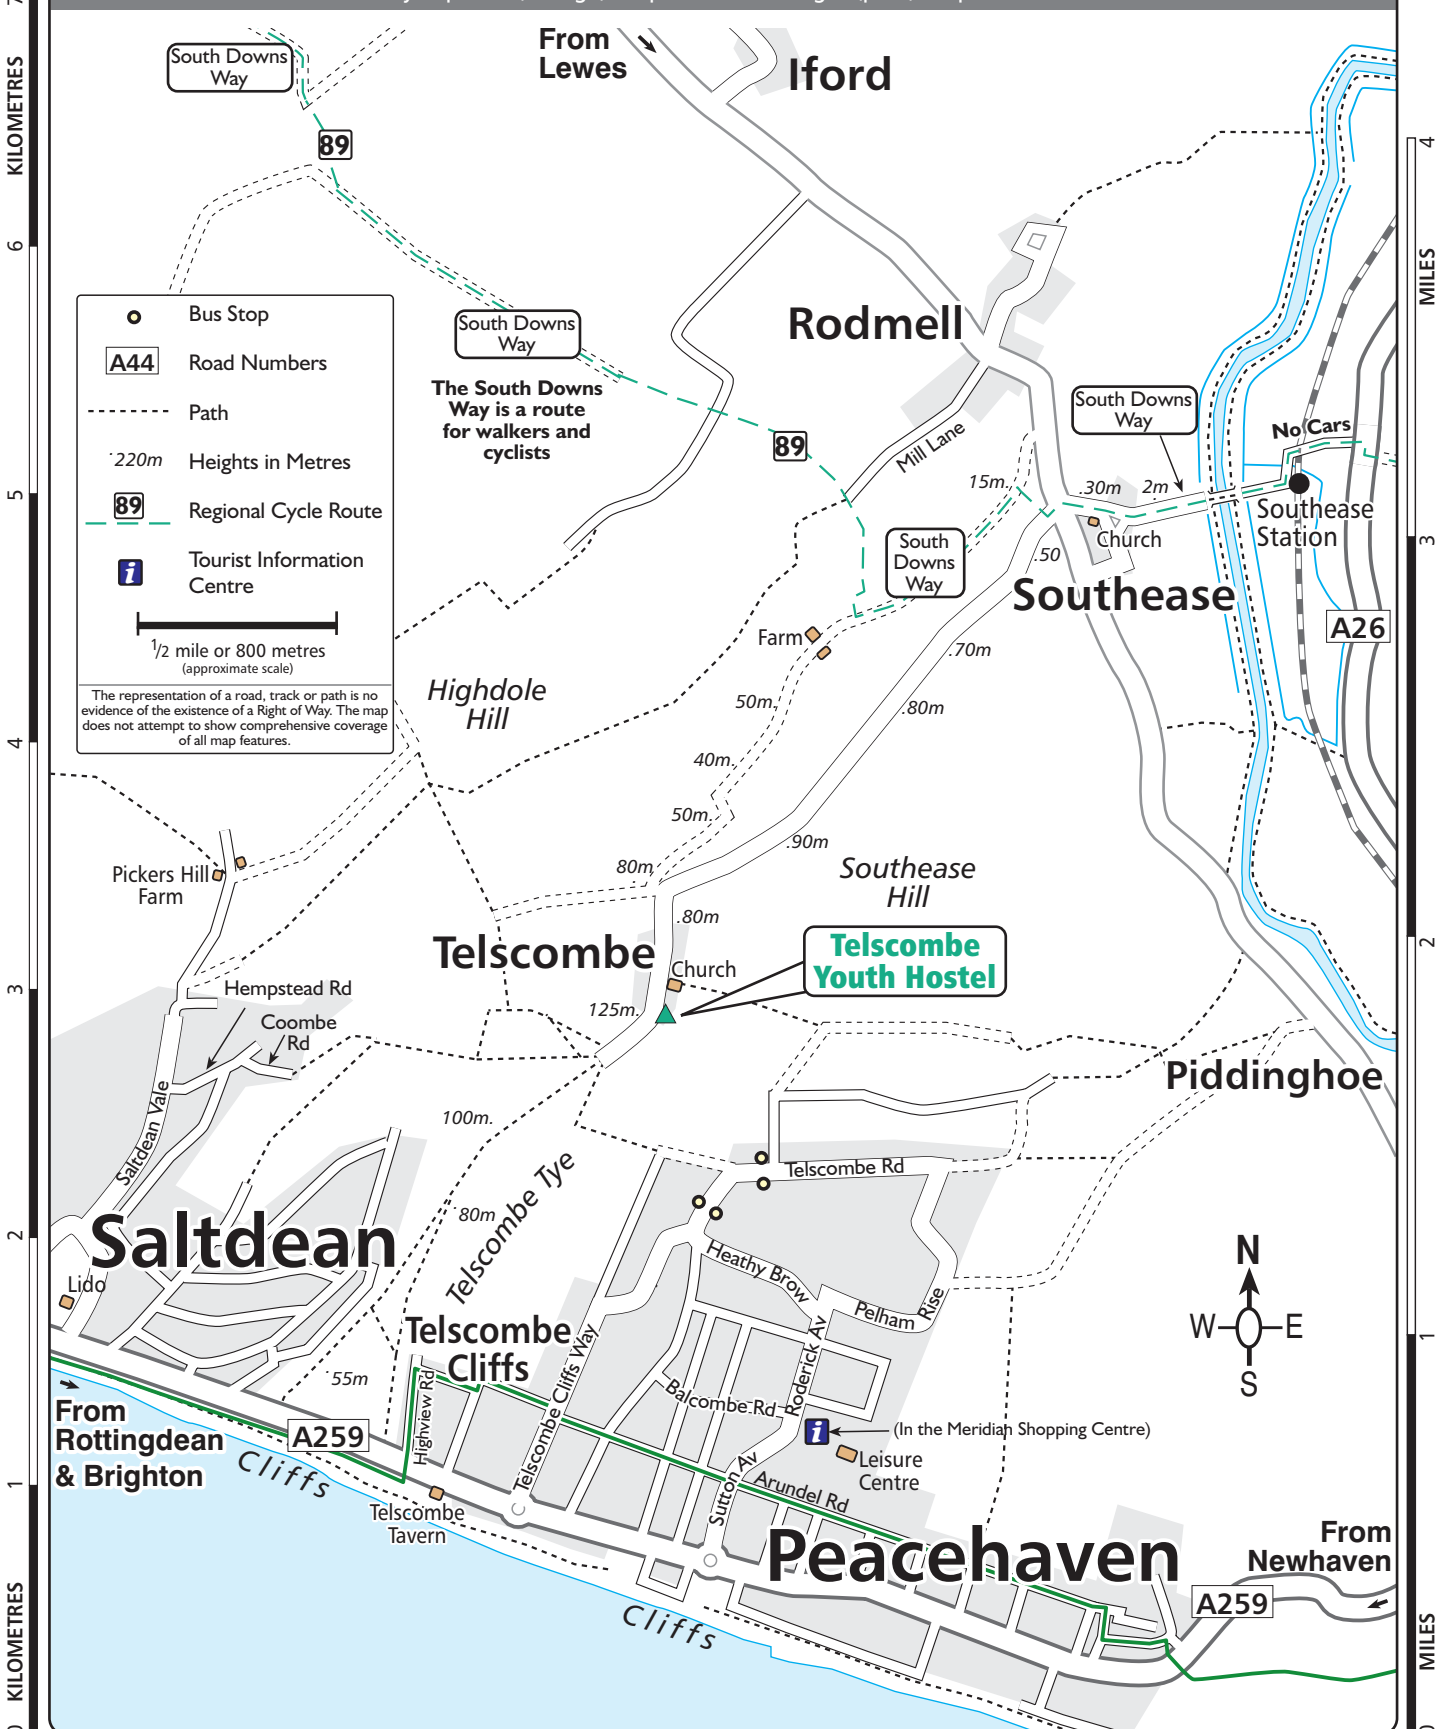

YHA Telscombe
 Bank Cottages
 Telscombe, Lewes
 East Sussex BN7 3HZ
 Tel: 0870 770 6062

Also see: Ordnance Survey Explorer (orange) map 122. Landranger (pink) map 198. YH Grid reference 405033

● Bus Stop
 A44 Road Numbers
 - - - Path
 220m Heights in Metres
 89 Regional Cycle Route
 i Tourist Information Centre
 1/2 mile or 800 metres (approximate scale)
 The representation of a road, track or path is no evidence of the existence of a Right of Way. The map does not attempt to show comprehensive coverage of all map features.

Whilst every effort has been made in the production of this map we can not warrant that the information is entirely error free and we do not accept responsibility for any loss or damage resulting from reliance on the information. The map is an aid to show where a Youth Hostel is located. For navigation please refer to the appropriate Ordnance Survey map. Map produced by Finders UK Limited (T. 01565 750049) for the YHA and is based upon the Ordnance Survey map with permission of H.M. Stationery Office © Crown copyright 100037727.