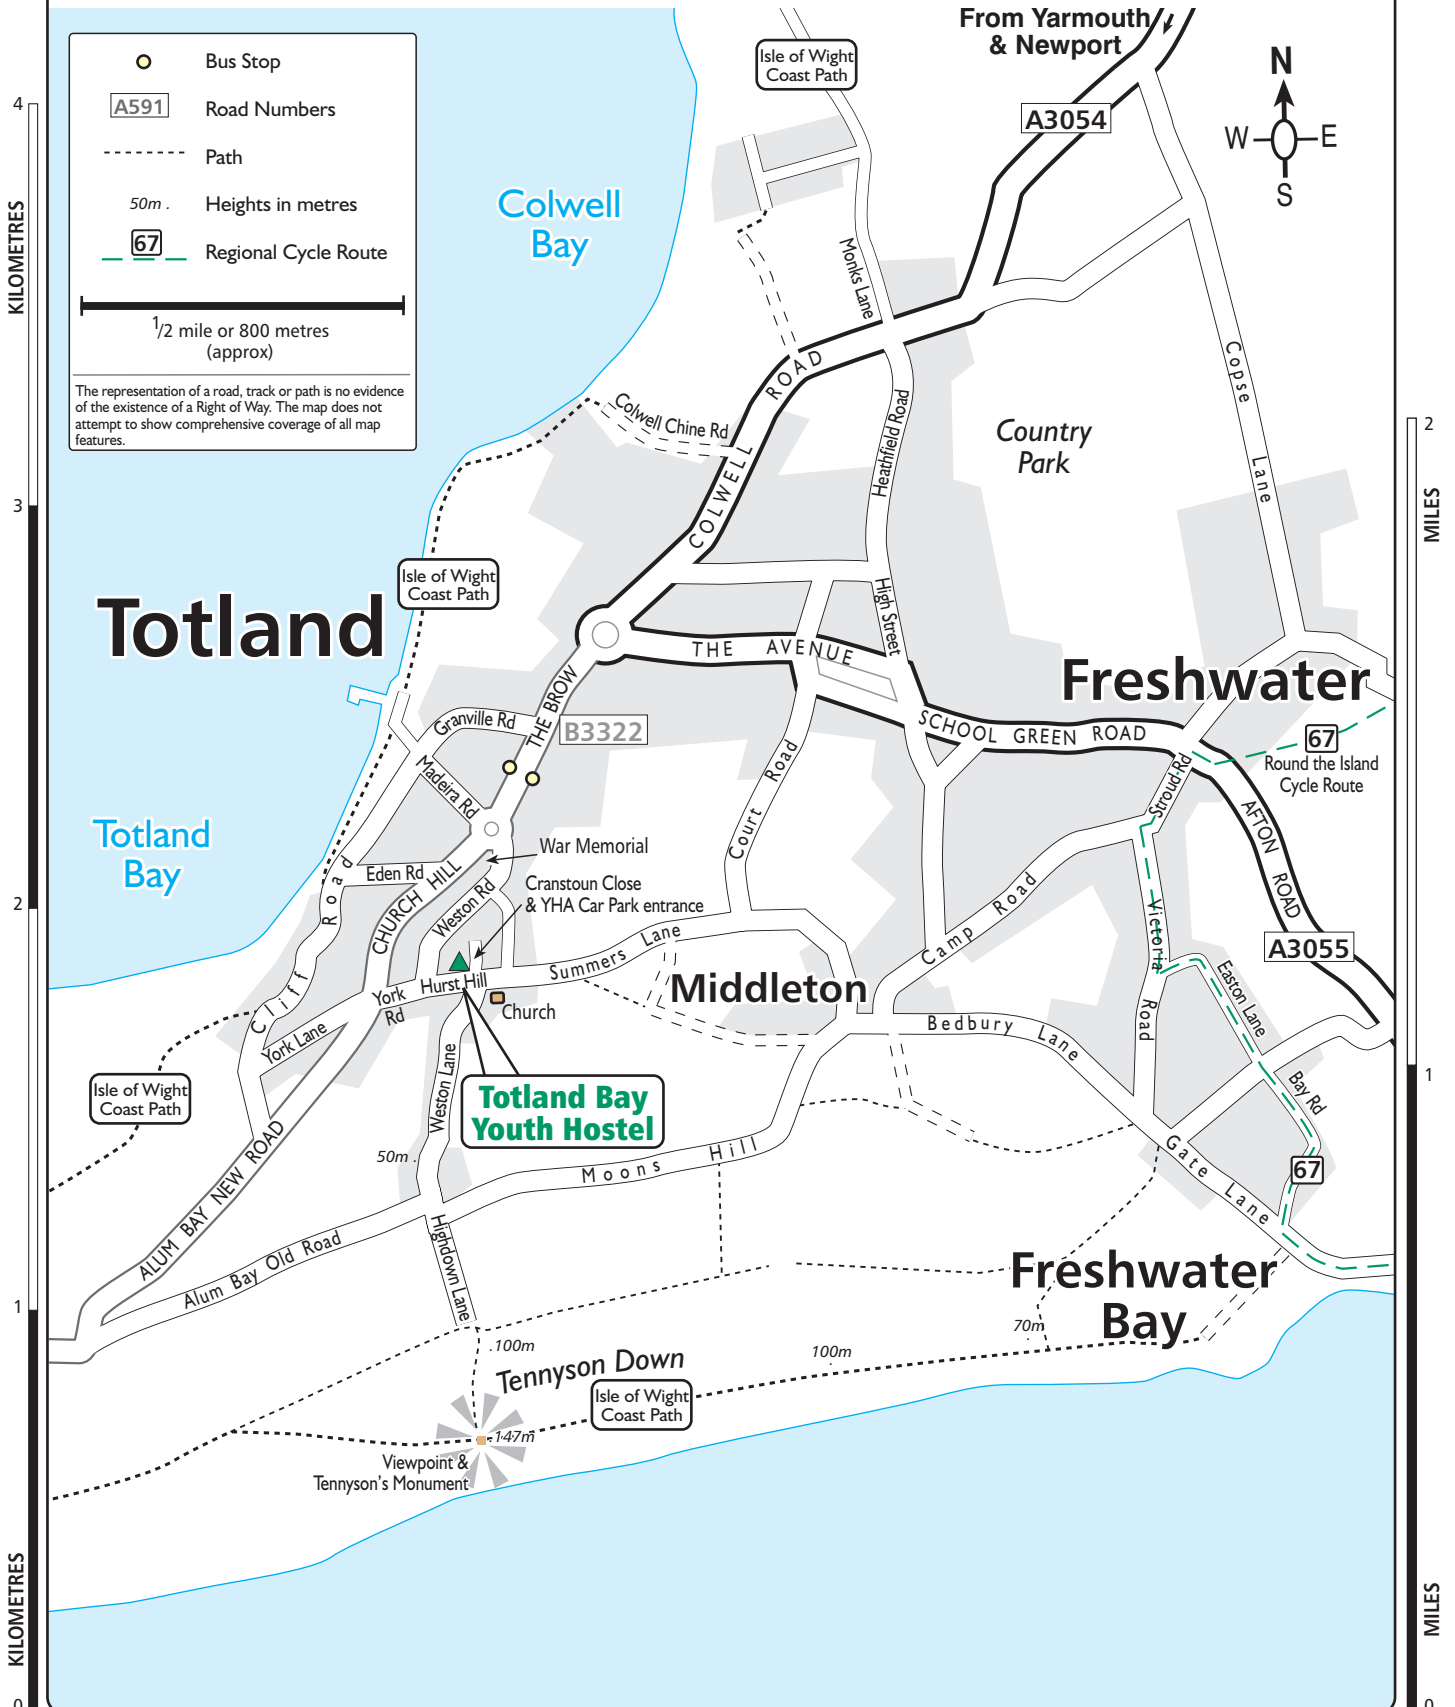

YHA Totland Bay
 Hurst Hill
 Totland Bay
 Isle of Wight PO39 0HD
 Tel: 0870 770 6070

Also See: Ordnance Survey Explorer (orange) map OL29, Landranger (pink) map 196. YH Grid reference 325865.

Whilst every effort has been made in the production of this map we can not warrant that the information is entirely error free and we do not accept responsibility for any loss or damage resulting from reliance on the information. The map is an aid to show where a Youth Hostel is located. For navigation please refer to the appropriate Ordnance Survey map. Map produced by Finders UK Limited (T. 01565 750049) for the YHA and is based upon the Ordnance Survey map with permission of H.M. Stationery Office ©Crown copyright 100037727.