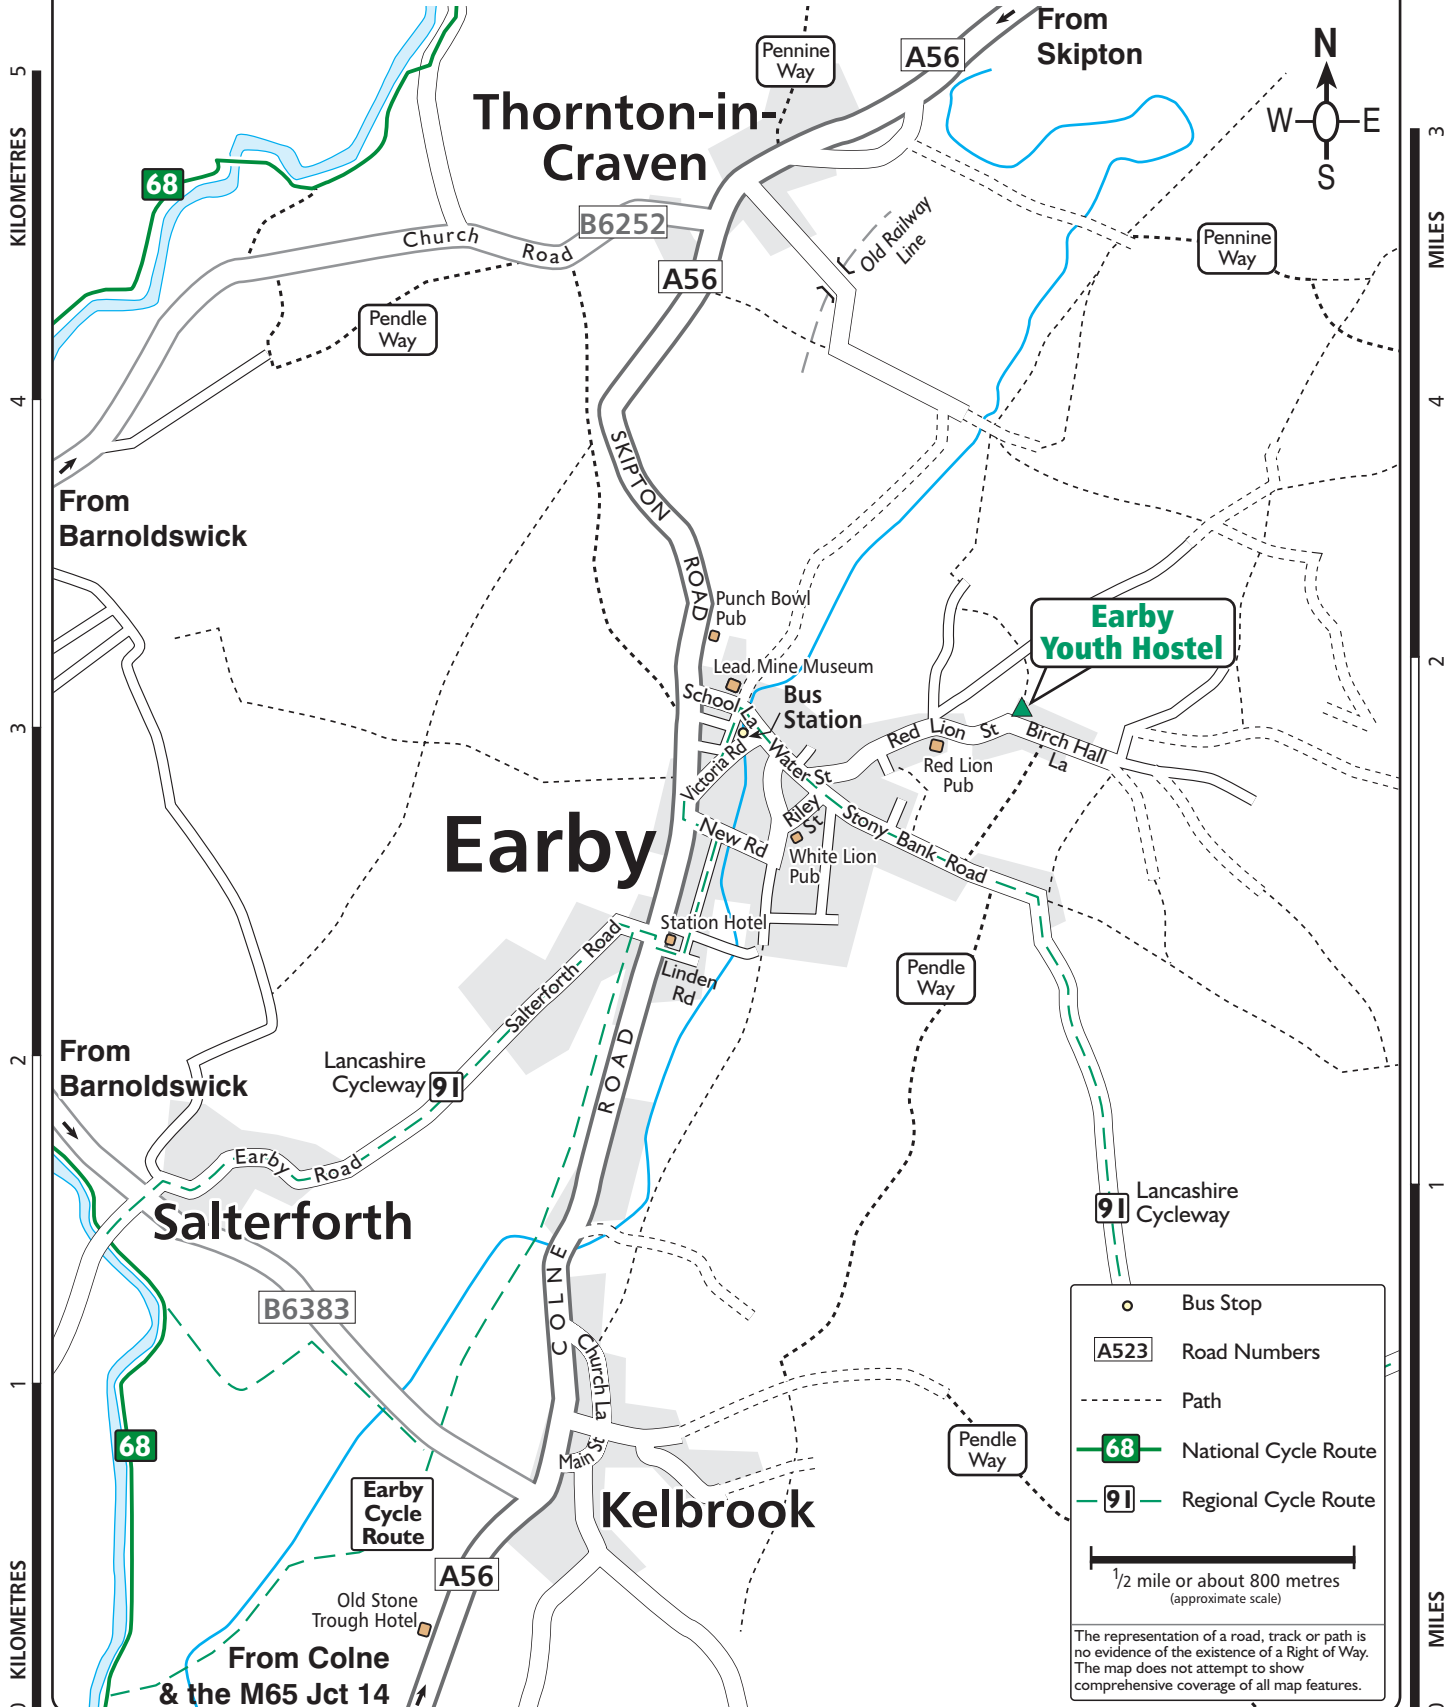

**YHA Earby**  
 9-11 Birch Hall Lane  
 Earby, Barnoldswick  
 Lancashire BB18 6JX  
 Tel: 0870 770 5802

Also see: Ordnance Survey Explorer (orange) map OL21. Landranger (pink) map 103. YH Grid reference 915469.

	Bus Stop
	Road Numbers
	Path
	National Cycle Route
	Regional Cycle Route
<small>The representation of a road, track or path is no evidence of the existence of a Right of Way. The map does not attempt to show comprehensive coverage of all map features.</small>	

Whilst every effort has been made in the production of this map we can not warrant that the information is entirely error free and we do not accept responsibility for any loss or damage resulting from reliance on the information. The map is an aid to show where a Youth Hostel is located. For navigation please refer to the appropriate Ordnance Survey map. Map produced by Finders UK Limited (T. 01565 750049) for the YHA and is based upon the Ordnance Survey map with permission of H.M. Stationery Office ©Crown copyright 100037727.