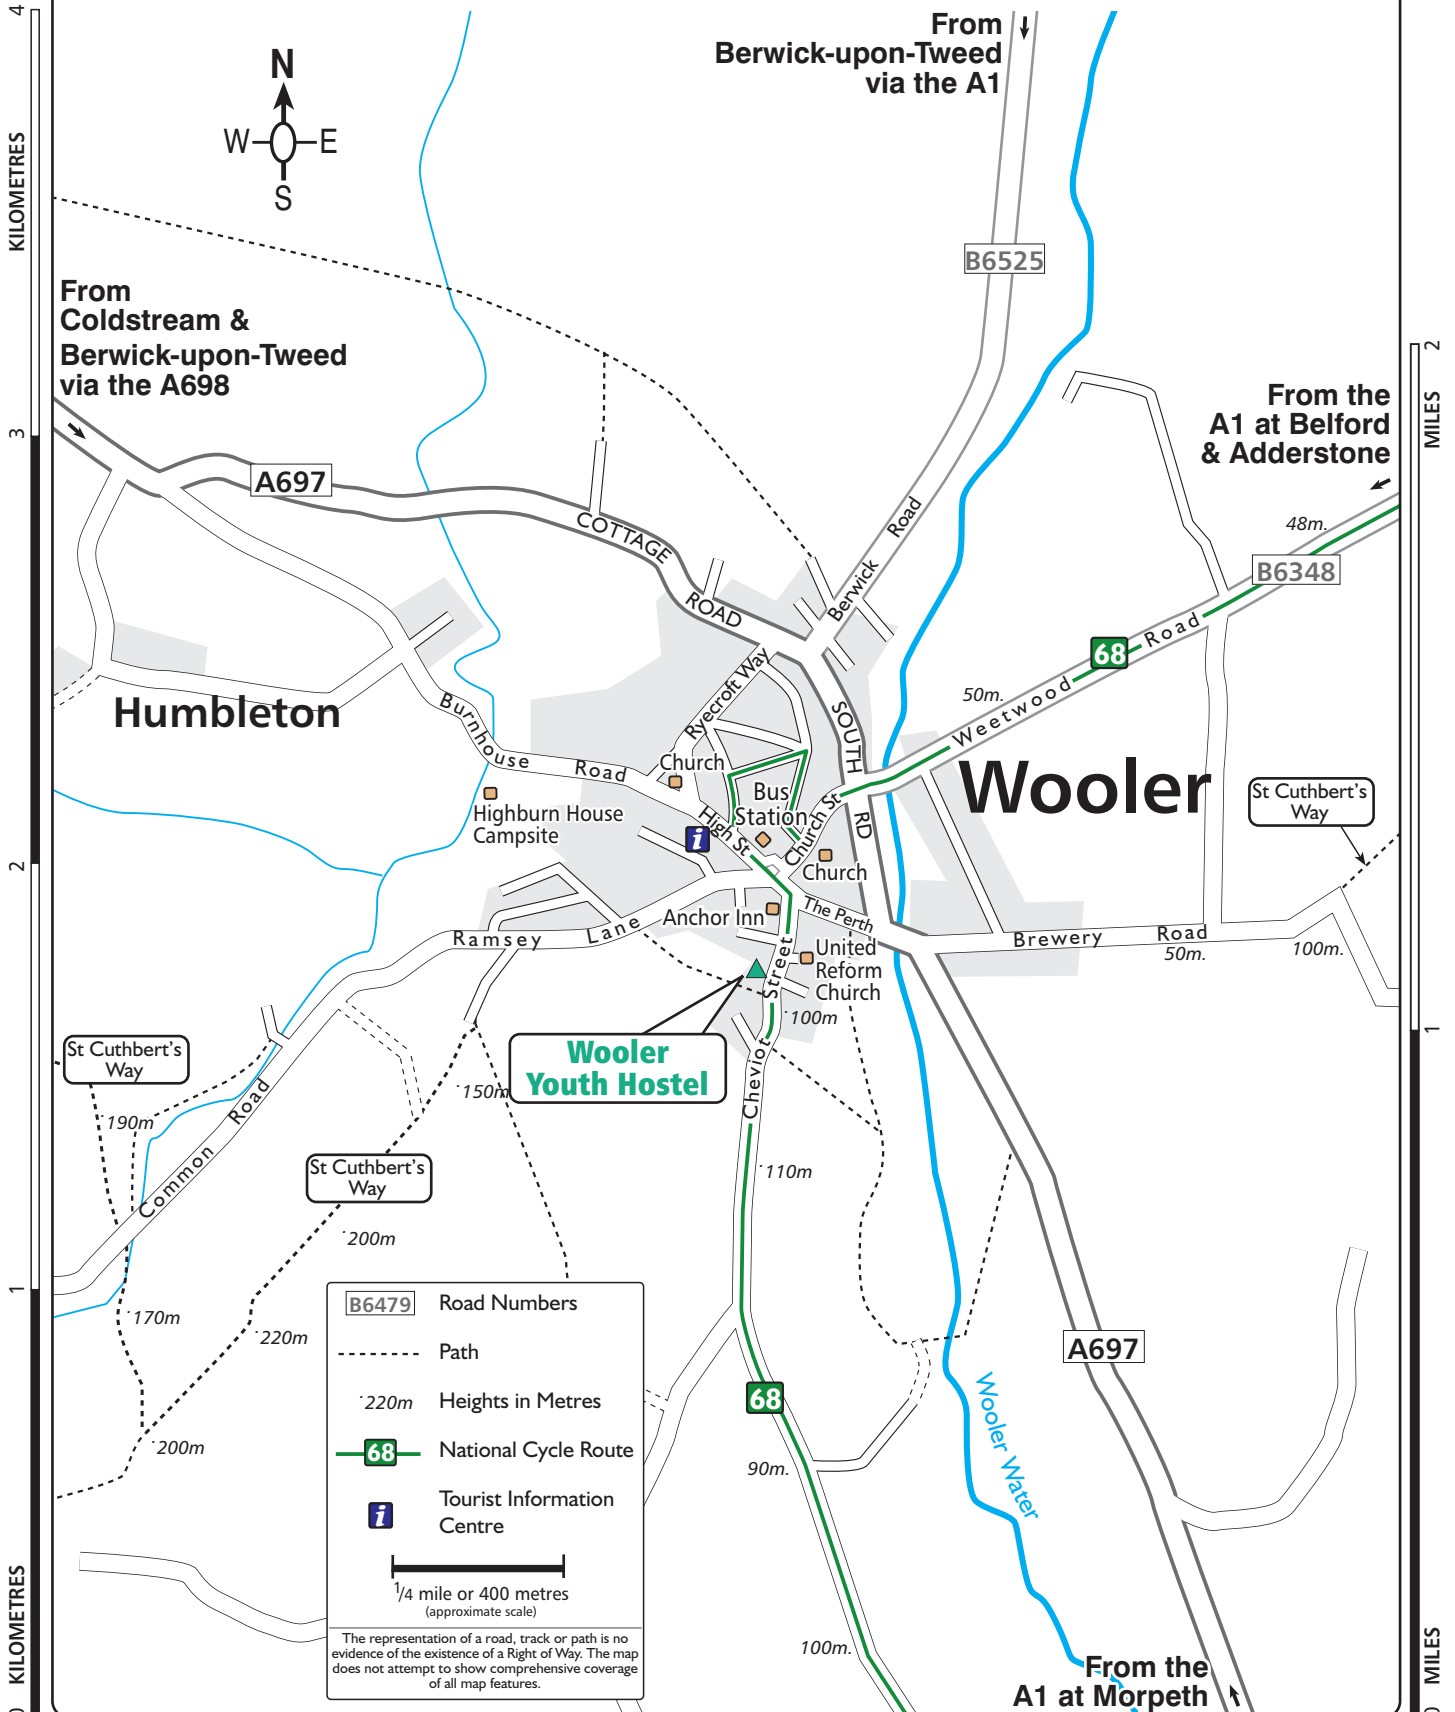

YHA Wooller
 30 Cheviot St
 Wooller
 Northumberland NE71 6LW
 Tel: 0870 770 6100

Also see: Ordnance Survey Explorer (orange) map OL16. Landranger (pink) map 75. YH Grid reference 991278

Whilst every effort has been made in the production of this map we can not warrant that the information is entirely error free and we do not accept responsibility for any loss or damage resulting from reliance on the information. The map is an aid to show where a Youth Hostel is located. For navigation please refer to the appropriate Ordnance Survey map. Map produced by Finders UK Limited (T. 01565 750049) for the YHA and is based upon the Ordnance Survey map with permission of H.M. Stationery Office © Crown copyright 100037727.