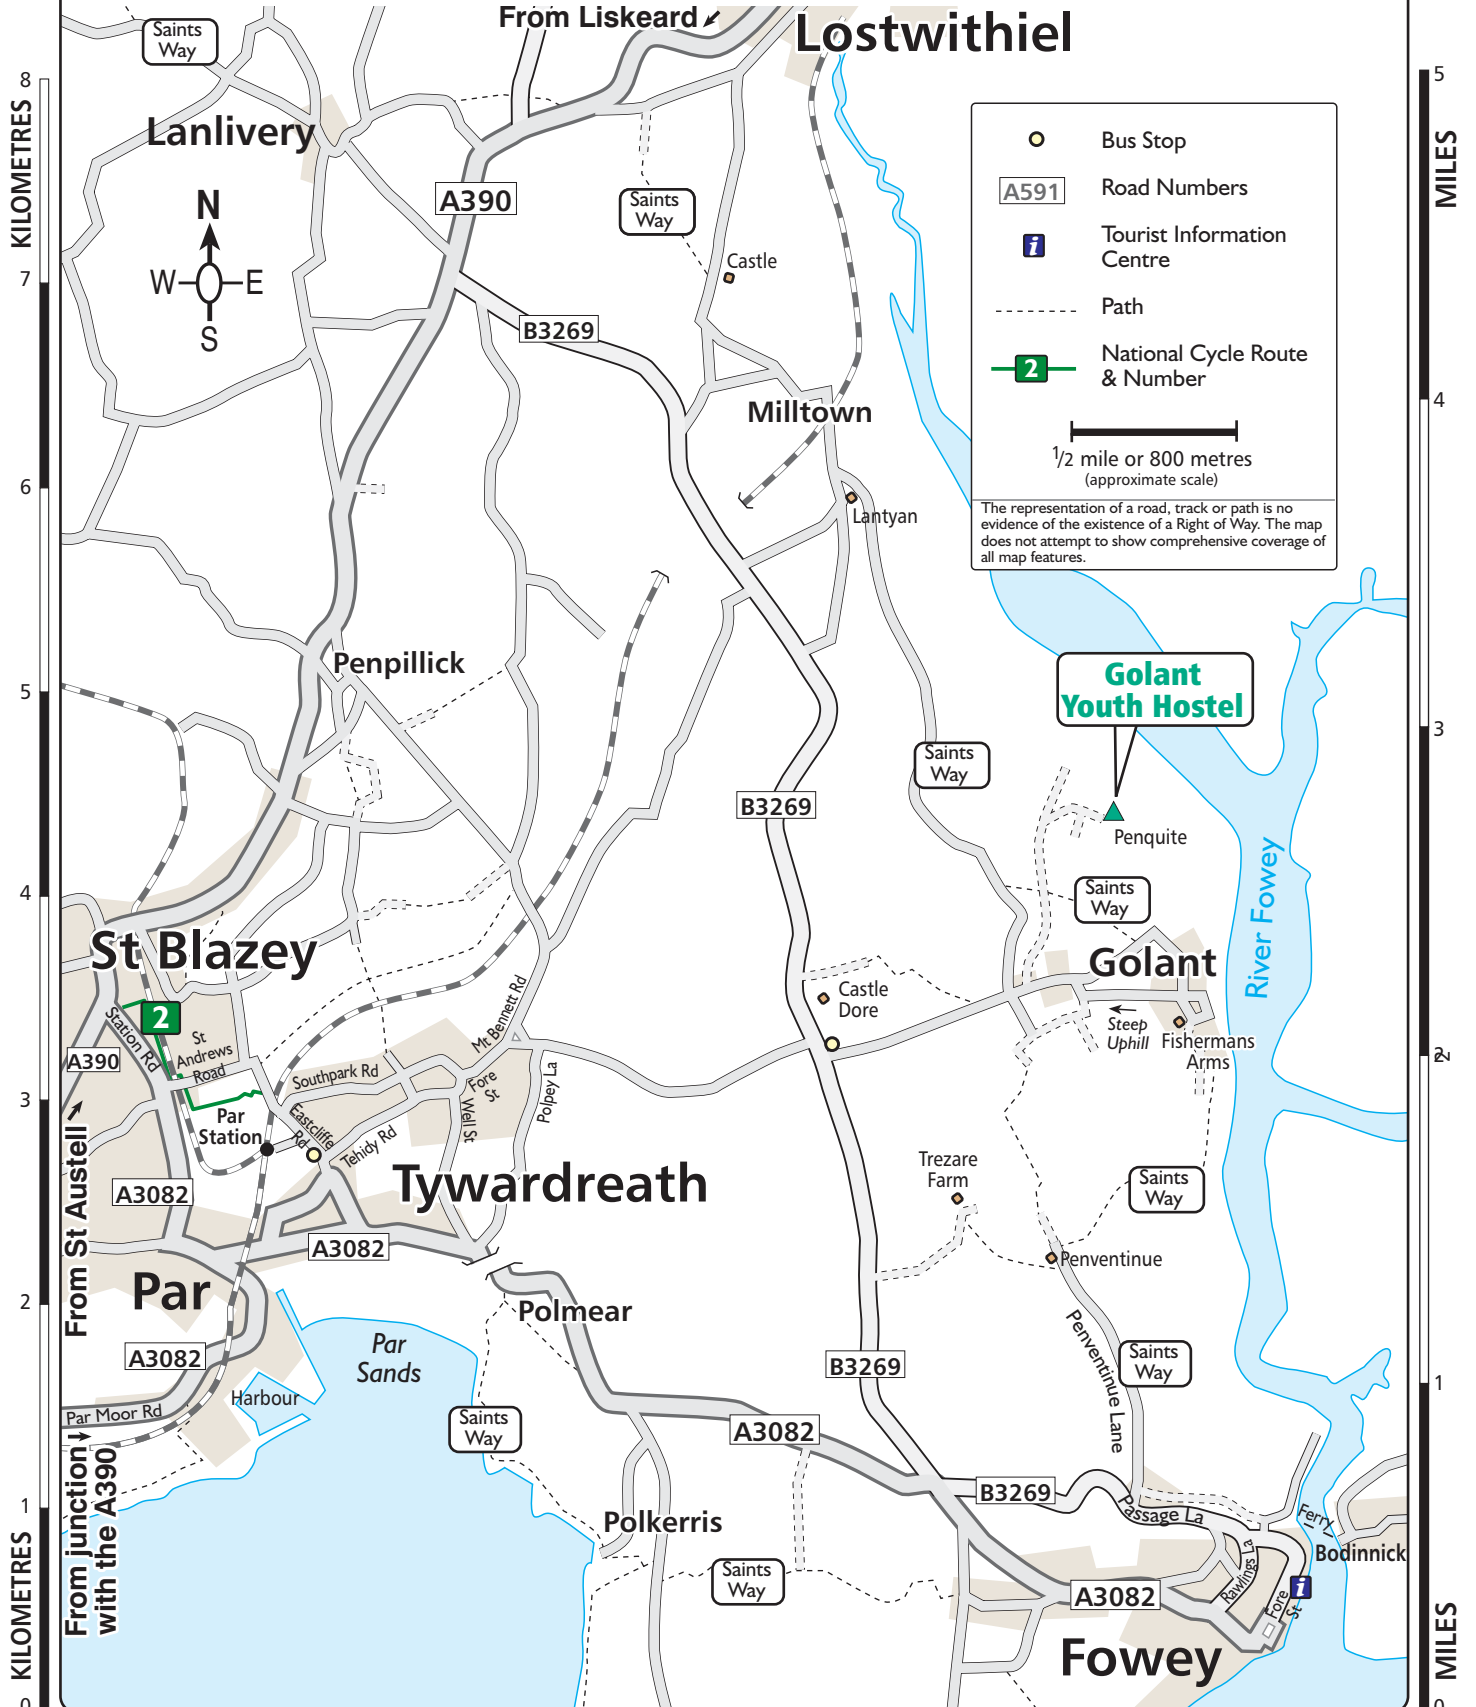

**YHA Golant**  
 Penquite House  
 Golant, Fowey  
 Cornwall PL23 1LA  
 Tel: 0870 770 5832

Also see Ordnance Survey Explorer (orange) map 107, Landranger (pink) map 200. YH Grid Reference 118557.

Whilst every effort has been made in the production of this map we can not warrant that the information is entirely error free and we do not accept responsibility for any loss or damage resulting from reliance on the information. The map is an aid to show where a Youth Hostel is located. For navigation please refer to the appropriate Ordnance Survey map. Map produced by Finders UK Limited (T. 01565 750049) for the YHA and is based upon the Ordnance Survey map with permission of H.M. Stationery Office ©Crown copyright 100037727.