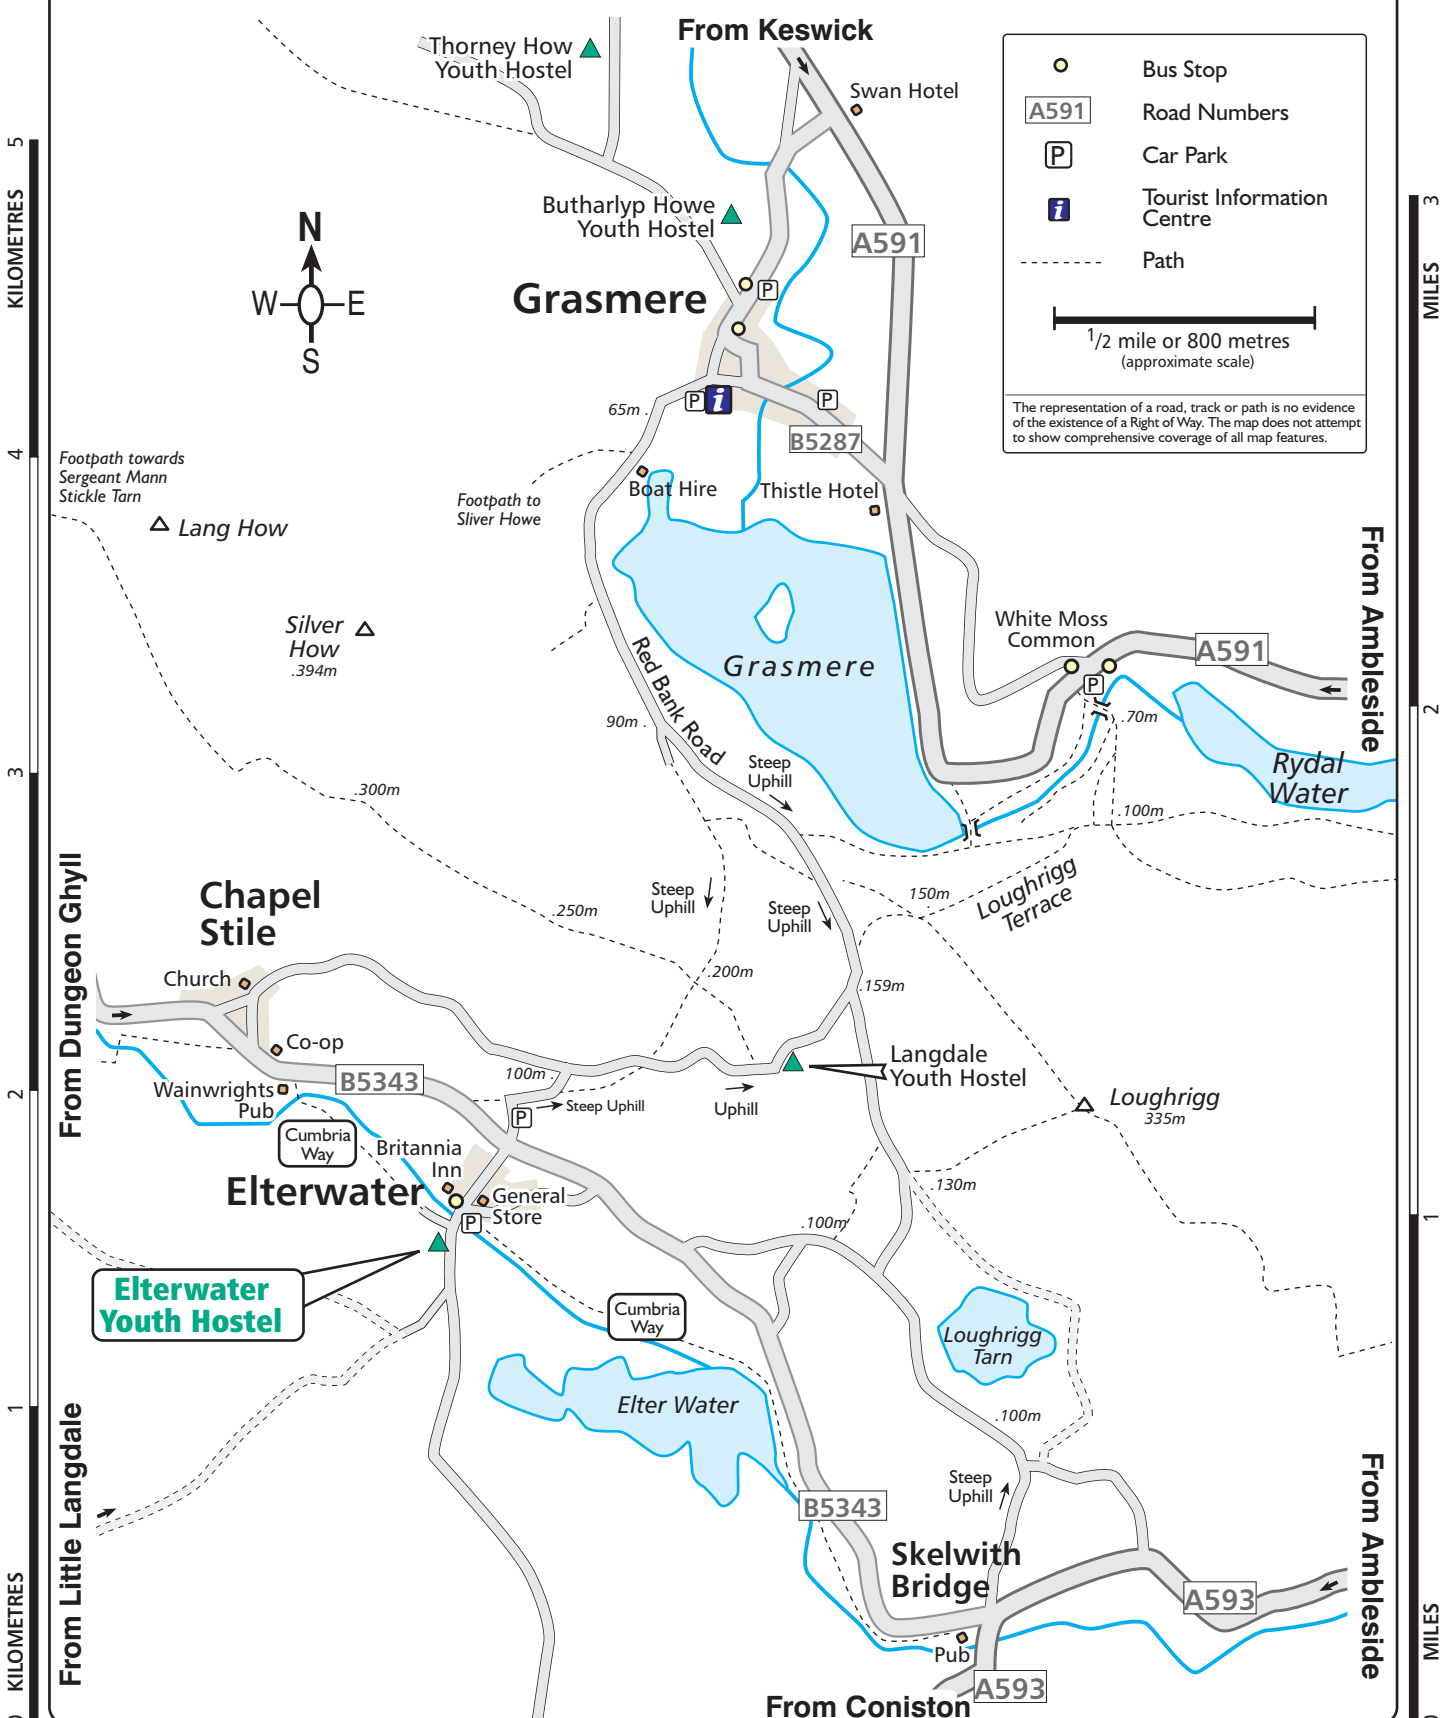

YHA Elterwater
 Elterwater
 Ambleside
 Cumbria LA22 9HX
 Tel: 0870 770 5816

Also see: Ordnance Survey Explorer (orange) map OL7, Landranger (pink) map 90. YH Grid Reference 327046.

Whilst every effort has been made in the production of this map we can not warrant that the information is entirely error free and we do not accept responsibility for any loss or damage resulting from reliance on the information. The map is an aid to show where a Youth Hostel is located. For navigation please refer to the appropriate Ordnance Survey map. Map produced by Finders UK Limited (T. 01565 750049) for the YHA and is based upon the Ordnance Survey map with permission of H.M. Stationery Office ©Crown copyright 100037727.