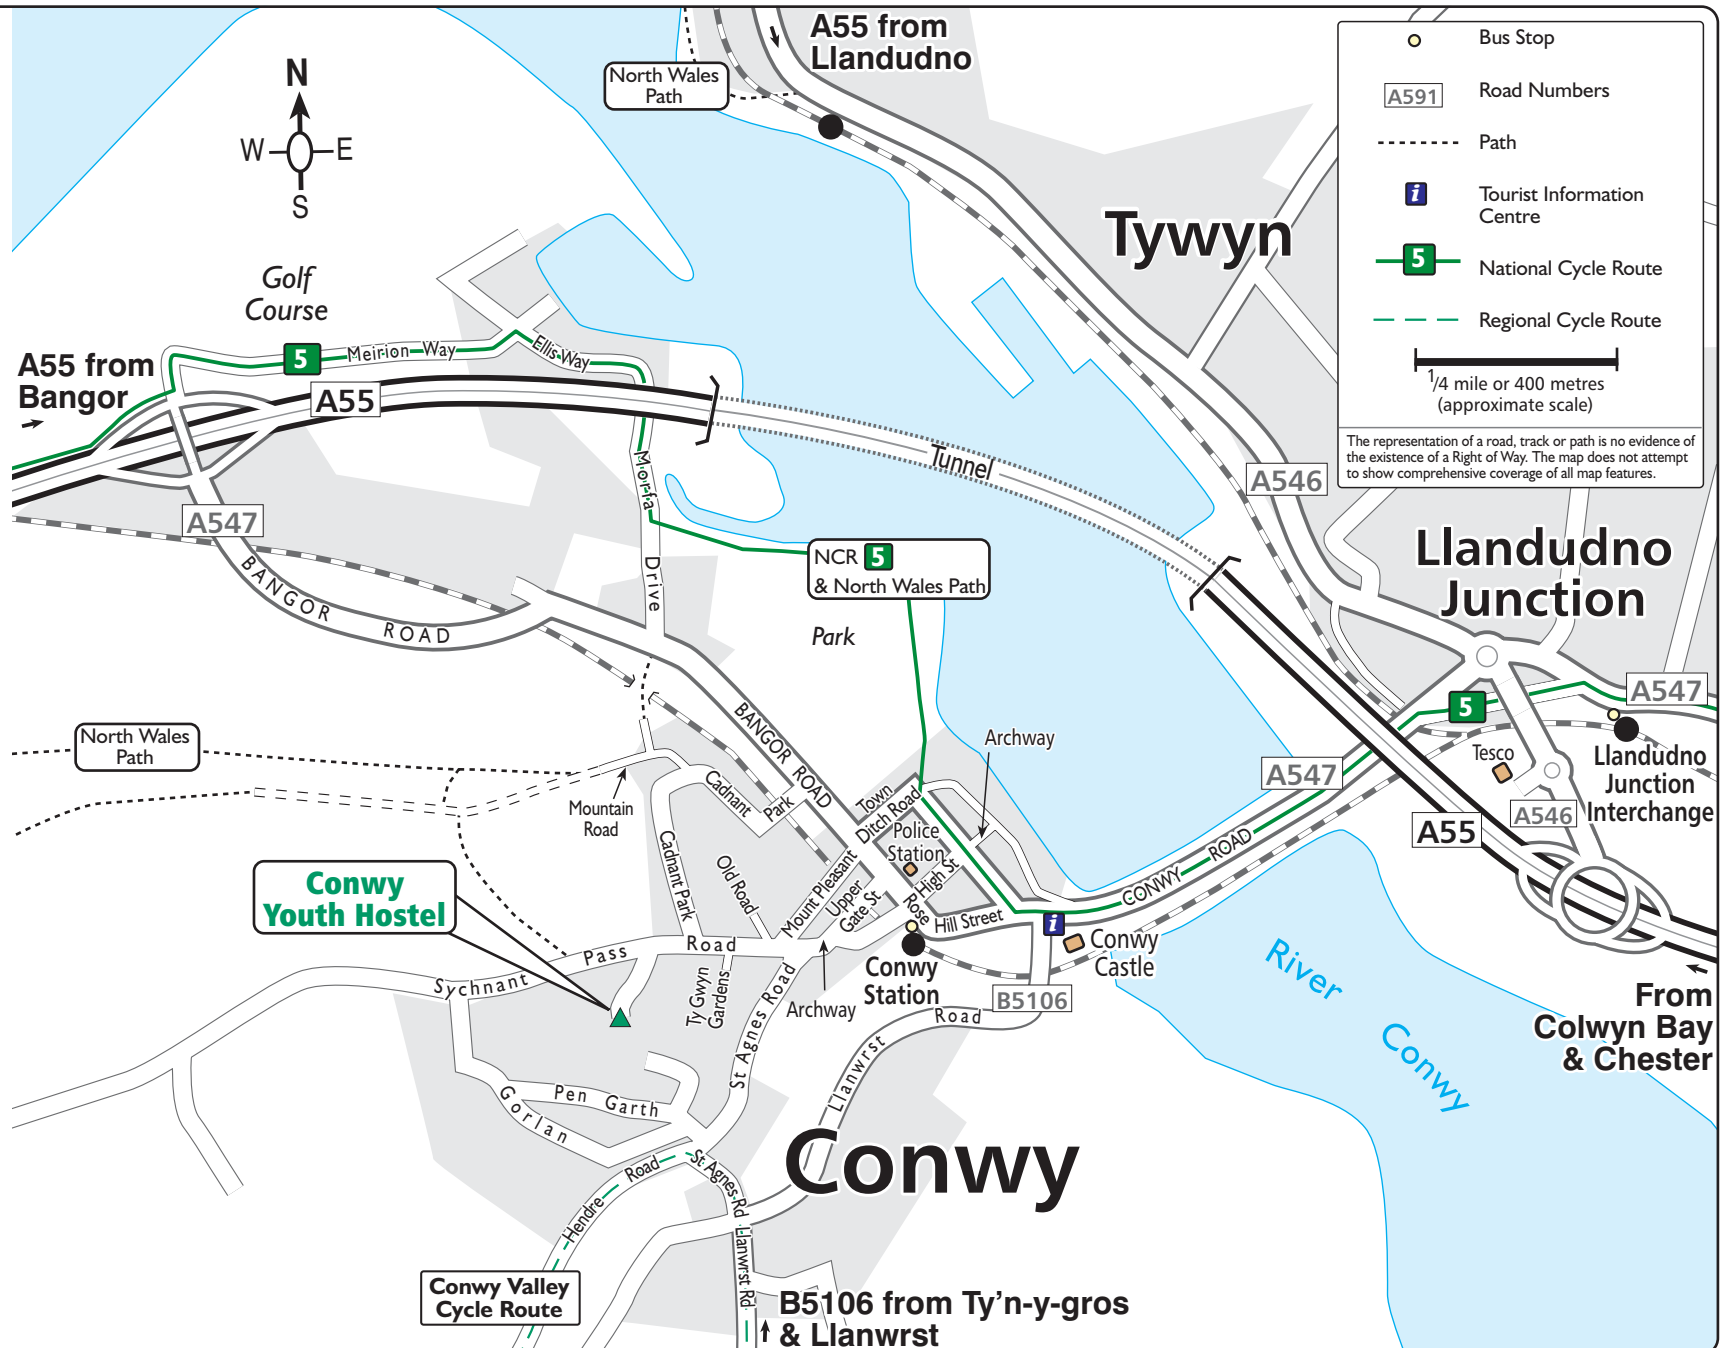

YHA Conwy
 Larkhill
 Sychnant Pass Road
 Conwy
 LL32 8AJ
 Tel: 0870 770 5774

Also See:

Ordnance Survey
 Explorer (orange)
 Map: OL17

Landranger (pink)
 Map: 115

YH Grid Reference:
 775773

2
KILOMETRES

1

KILOMETRES
0

- Bus Stop
- Road Numbers
- Path
- Tourist Information Centre
- National Cycle Route
- Regional Cycle Route

1/4 mile or 400 metres (approximate scale)

The representation of a road, track or path is no evidence of the existence of a Right of Way. The map does not attempt to show comprehensive coverage of all map features.

1/2
MILES

MILES
0

Whilst every effort has been made in the production of this map we can not warrant that the information is entirely error free and we do not accept responsibility for any loss or damage resulting from reliance on the information. The map is an aid to show where a Youth Hostel is located. For navigation please refer to the appropriate Ordnance Survey map. Map produced by Finders UK Limited (T. 01565 750049) for the YHA and is based upon the Ordnance Survey map with permission of H.M. Stationery Office ©Crown copyright 100037727.