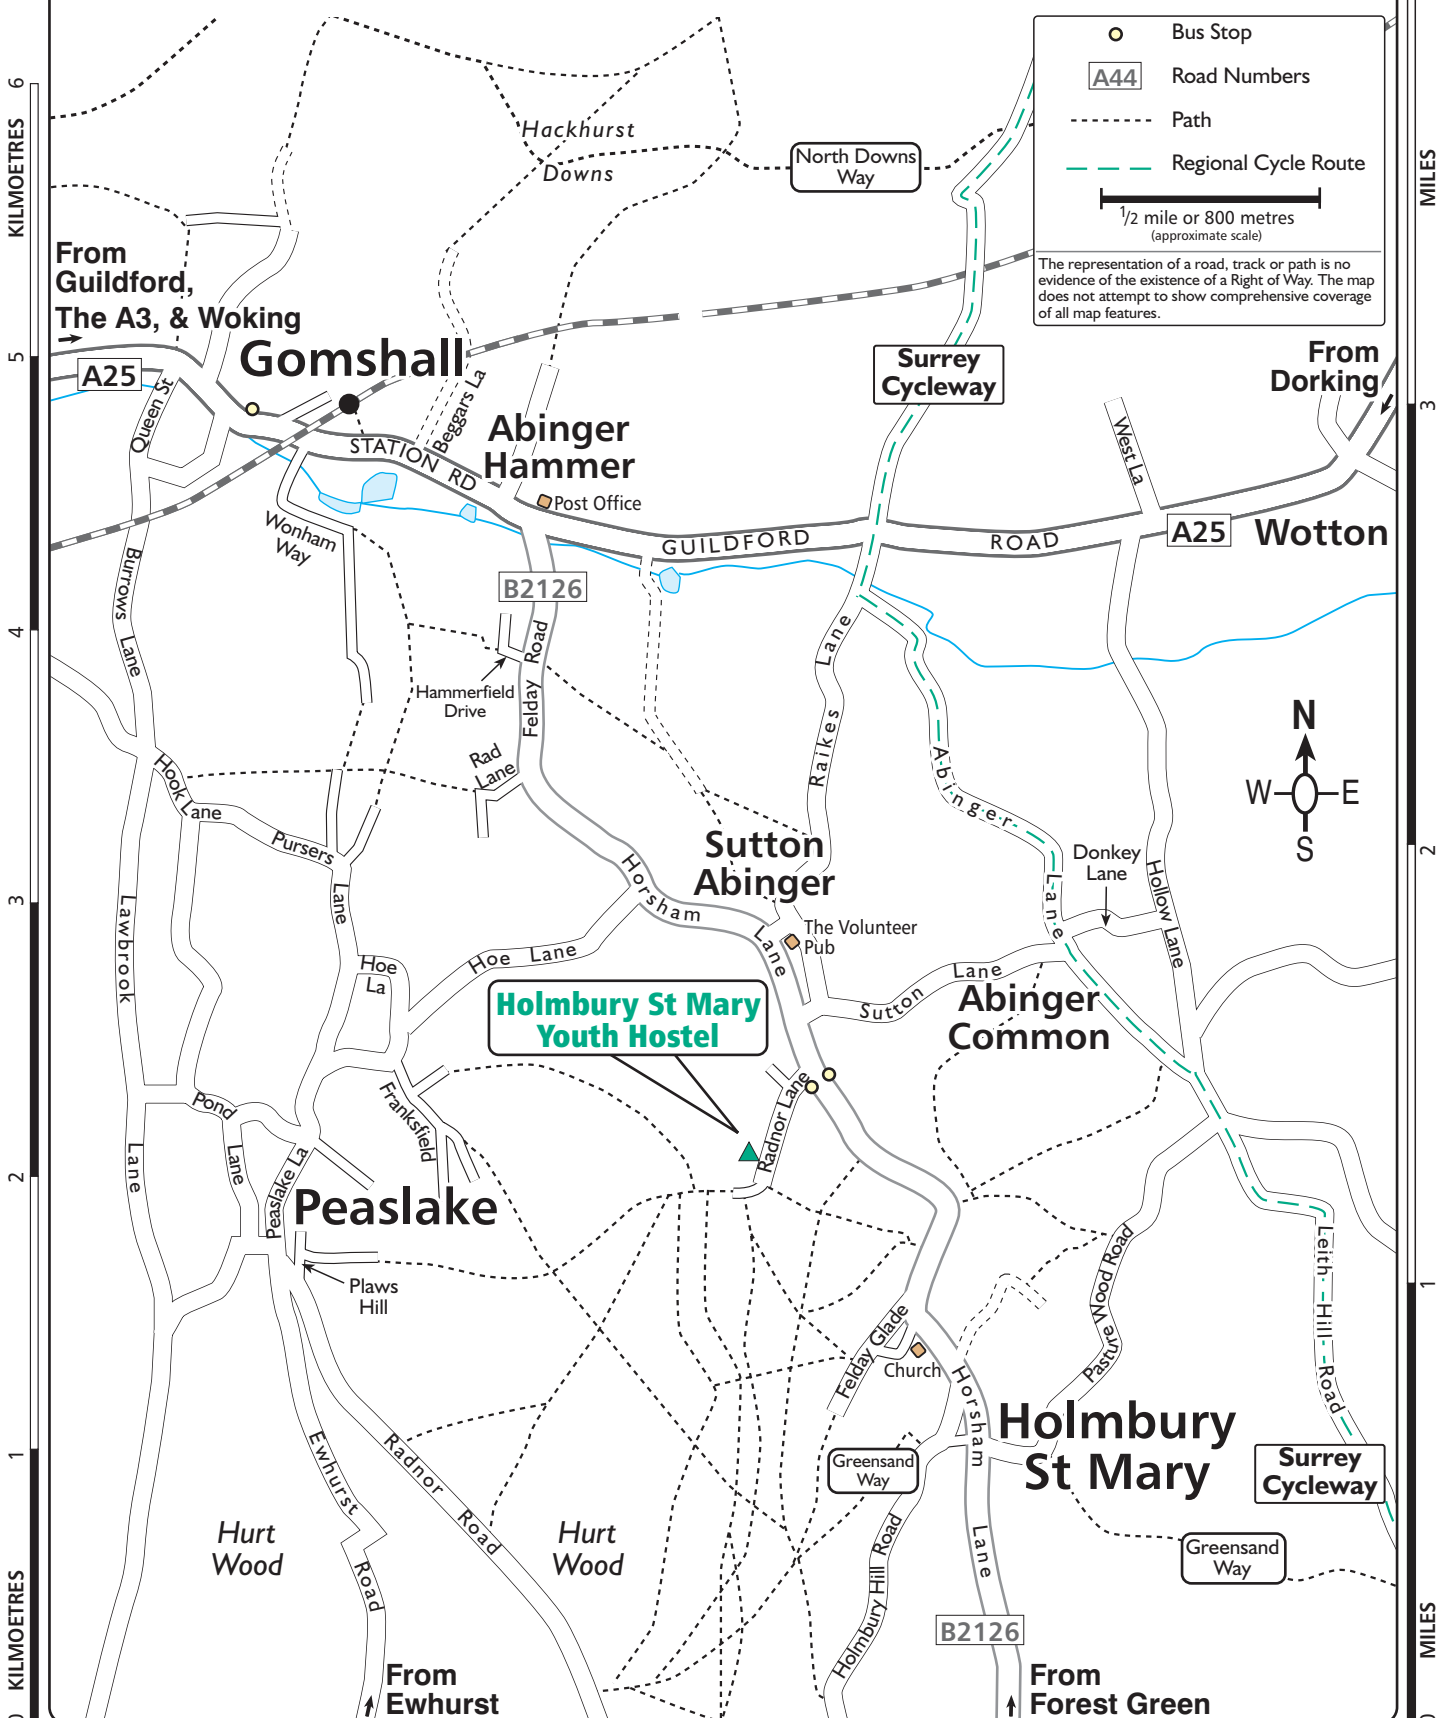

YHA Holmbury St Mary
 Radnor Lane
 Dorking
 Surrey RH5 6NW
 Tel: 0870 770 5868

Also See: Ordnance Survey Explorer (orange) map 146. Landranger (pink) map 187. YH Grid reference 104450.

Whilst every effort has been made in the production of this map we can not warrant that the information is entirely error free and we do not accept responsibility for any loss or damage resulting from reliance on the information. The map is an aid to show where a Youth Hostel is located. For navigation please refer to the appropriate Ordnance Survey map. Map produced by Finders UK Limited (T. 01565 750049) for the YHA and is based upon the Ordnance Survey map with permission of H.M. Stationery Office ©Crown copyright 100037727.