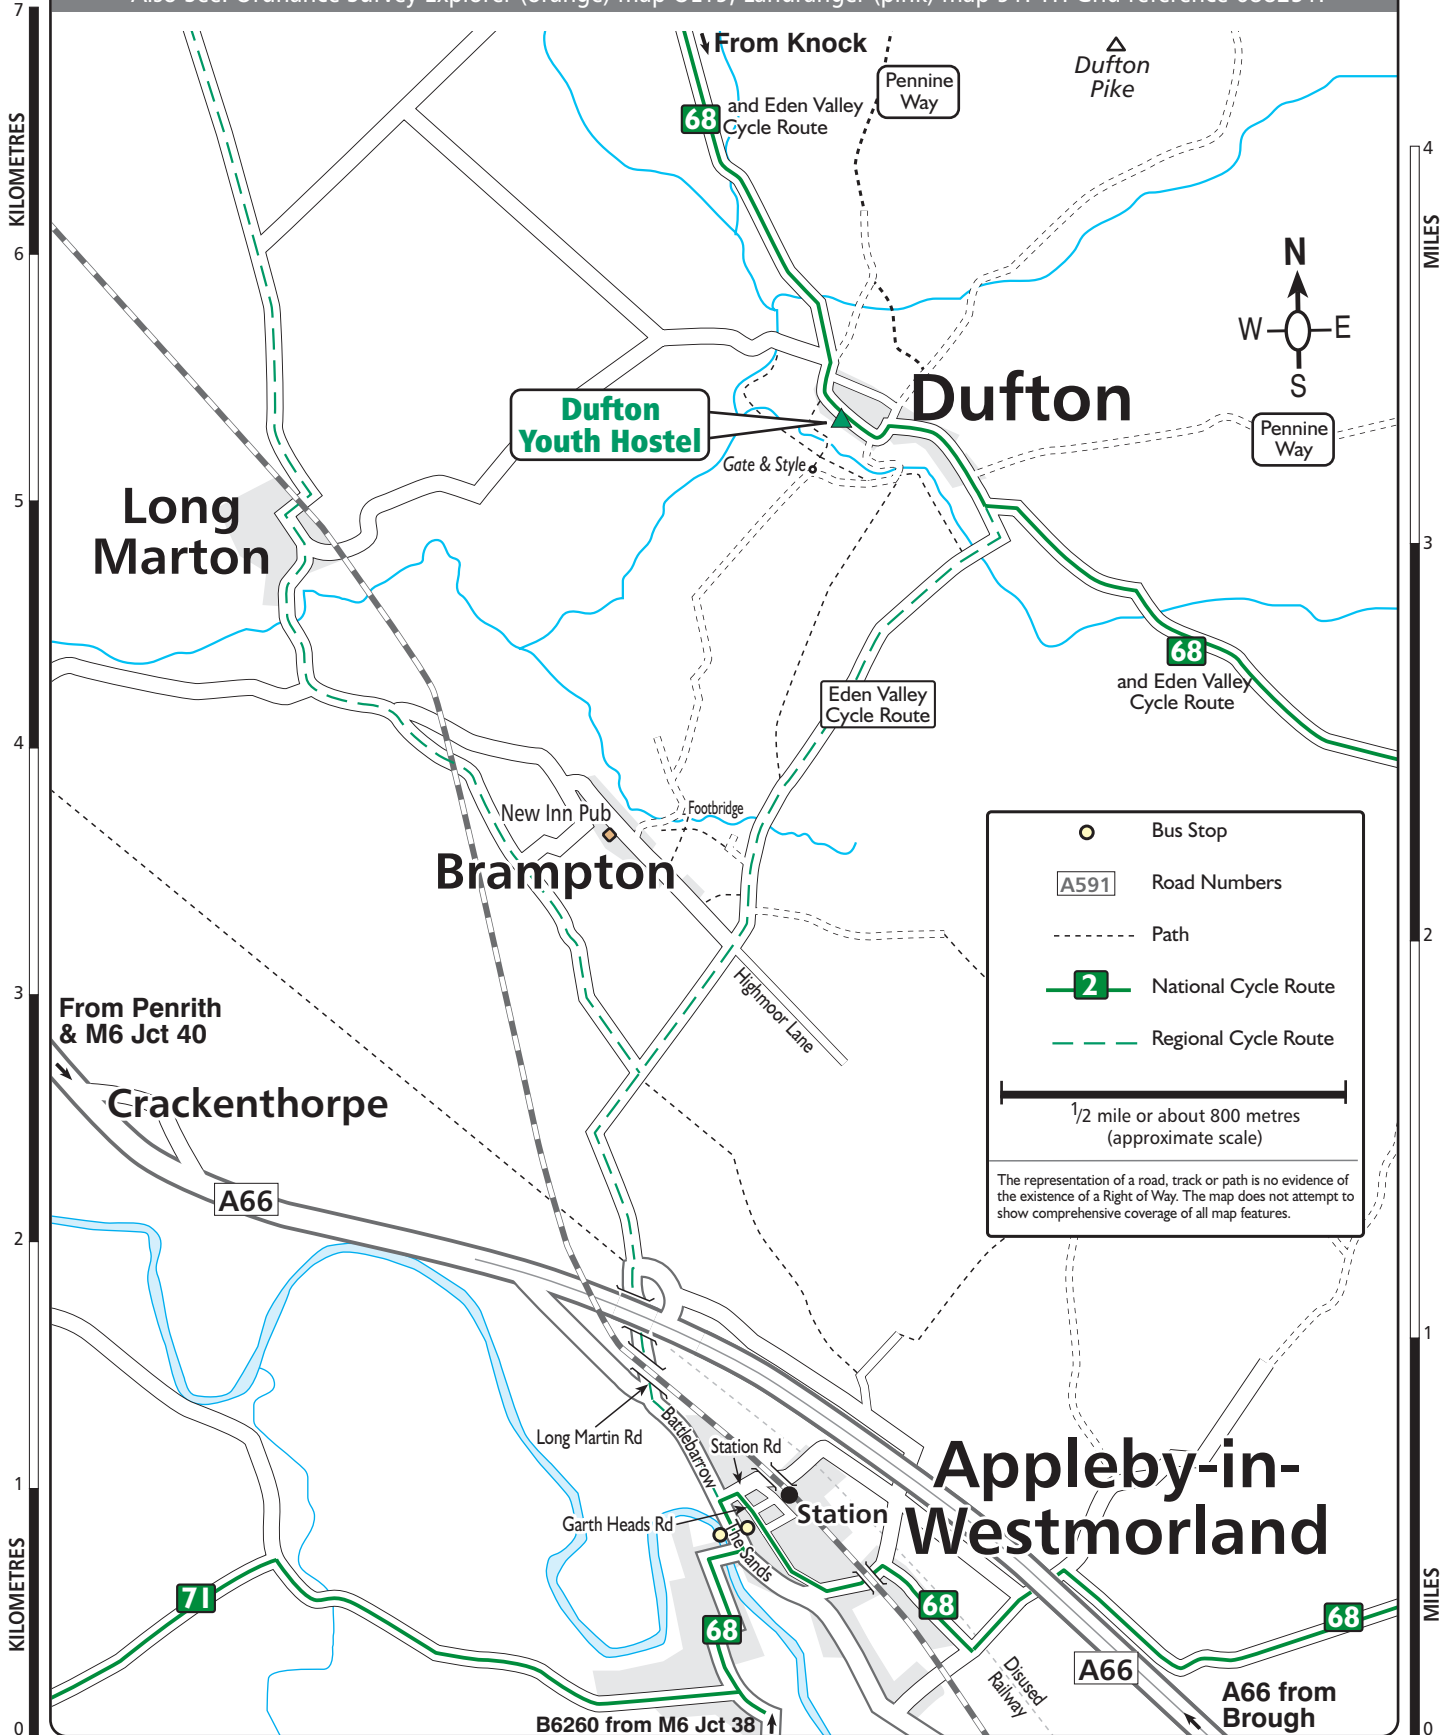

YHA Dufton
 Dufton
 Appleby
 Cumbria CA16 6DB
 Tel: 0870 770 5800

Also See: Ordnance Survey Explorer (orange) map OL19, Landranger (pink) map 91. YH Grid reference 688251.

	Bus Stop
	Road Numbers
	Path
	National Cycle Route
	Regional Cycle Route

1/2 mile or about 800 metres (approximate scale)

The representation of a road, track or path is no evidence of the existence of a Right of Way. The map does not attempt to show comprehensive coverage of all map features.

Whilst every effort has been made in the production of this map we can not warrant that the information is entirely error free and we do not accept responsibility for any loss or damage resulting from reliance on the information. The map is an aid to show where a Youth Hostel is located. For navigation please refer to the appropriate Ordnance Survey map. Map produced by Finders UK Limited (T. 01565 750049) for the YHA and is based upon the Ordnance Survey map with permission of H.M. Stationery Office © Crown copyright 100037727.