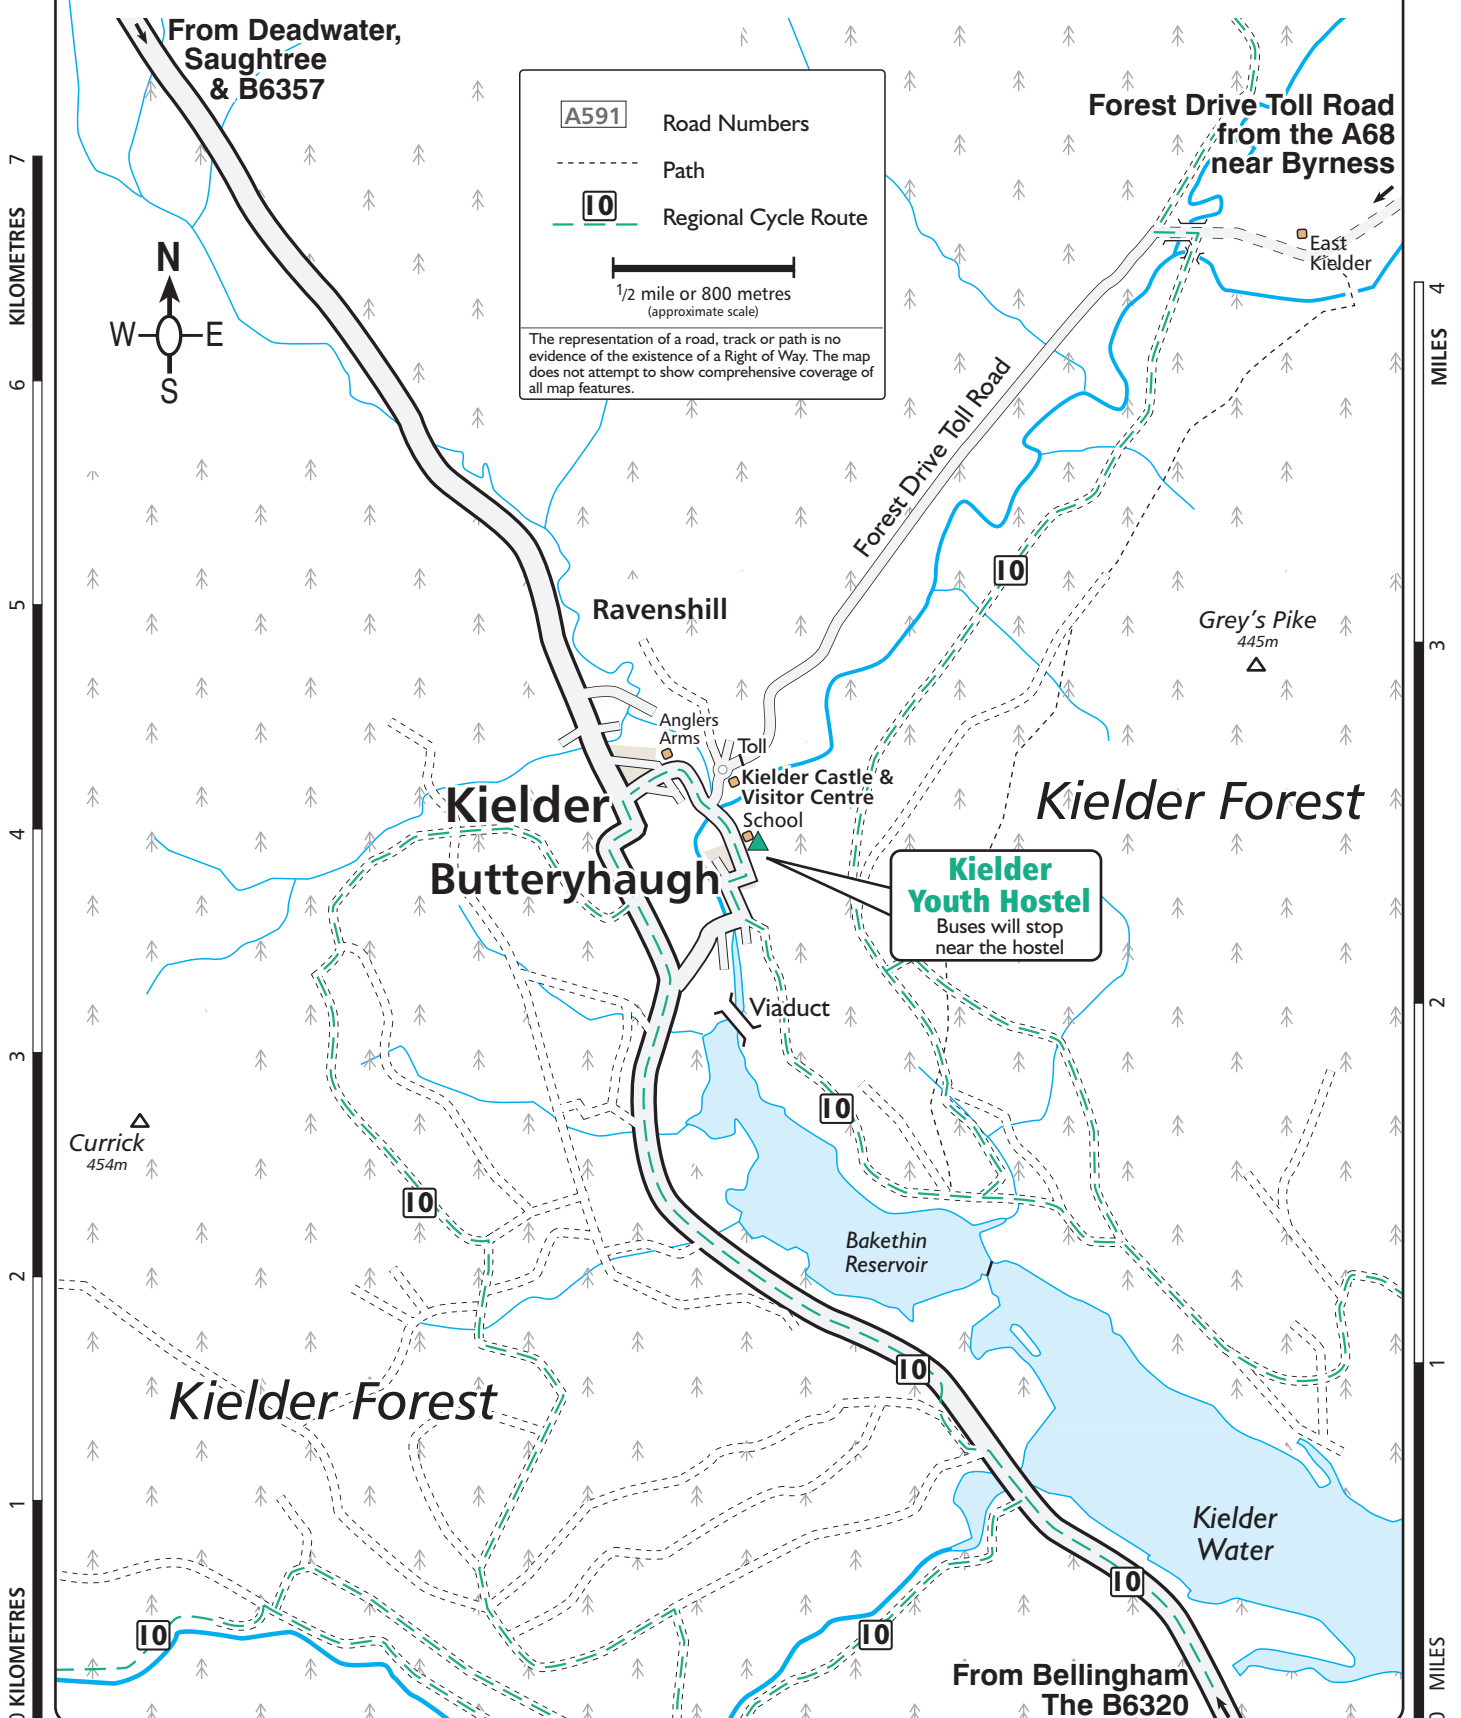

YHA Kielder
 Butteryhaugh
 Kielder Village, Hexham
 Northumberland NE48 1HQ
 Tel: 0870 770 5898

Ordnance Survey Explorer (orange) map OL 42, Landranger (pink) map 80. Grid Reference 633932

Whilst every effort has been made in the production of this map we can not warrant that the information is entirely error free and we do not accept responsibility for any loss or damage resulting from reliance on the information. The map is an aid to show where a Youth Hostel is located. For navigation please refer to the appropriate Ordnance Survey map. Map produced by Finders UK Limited (T. 01565 750049) for the YHA and is based upon the Ordnance Survey map with permission of H.M. Stationery Office © Crown copyright 100037727.