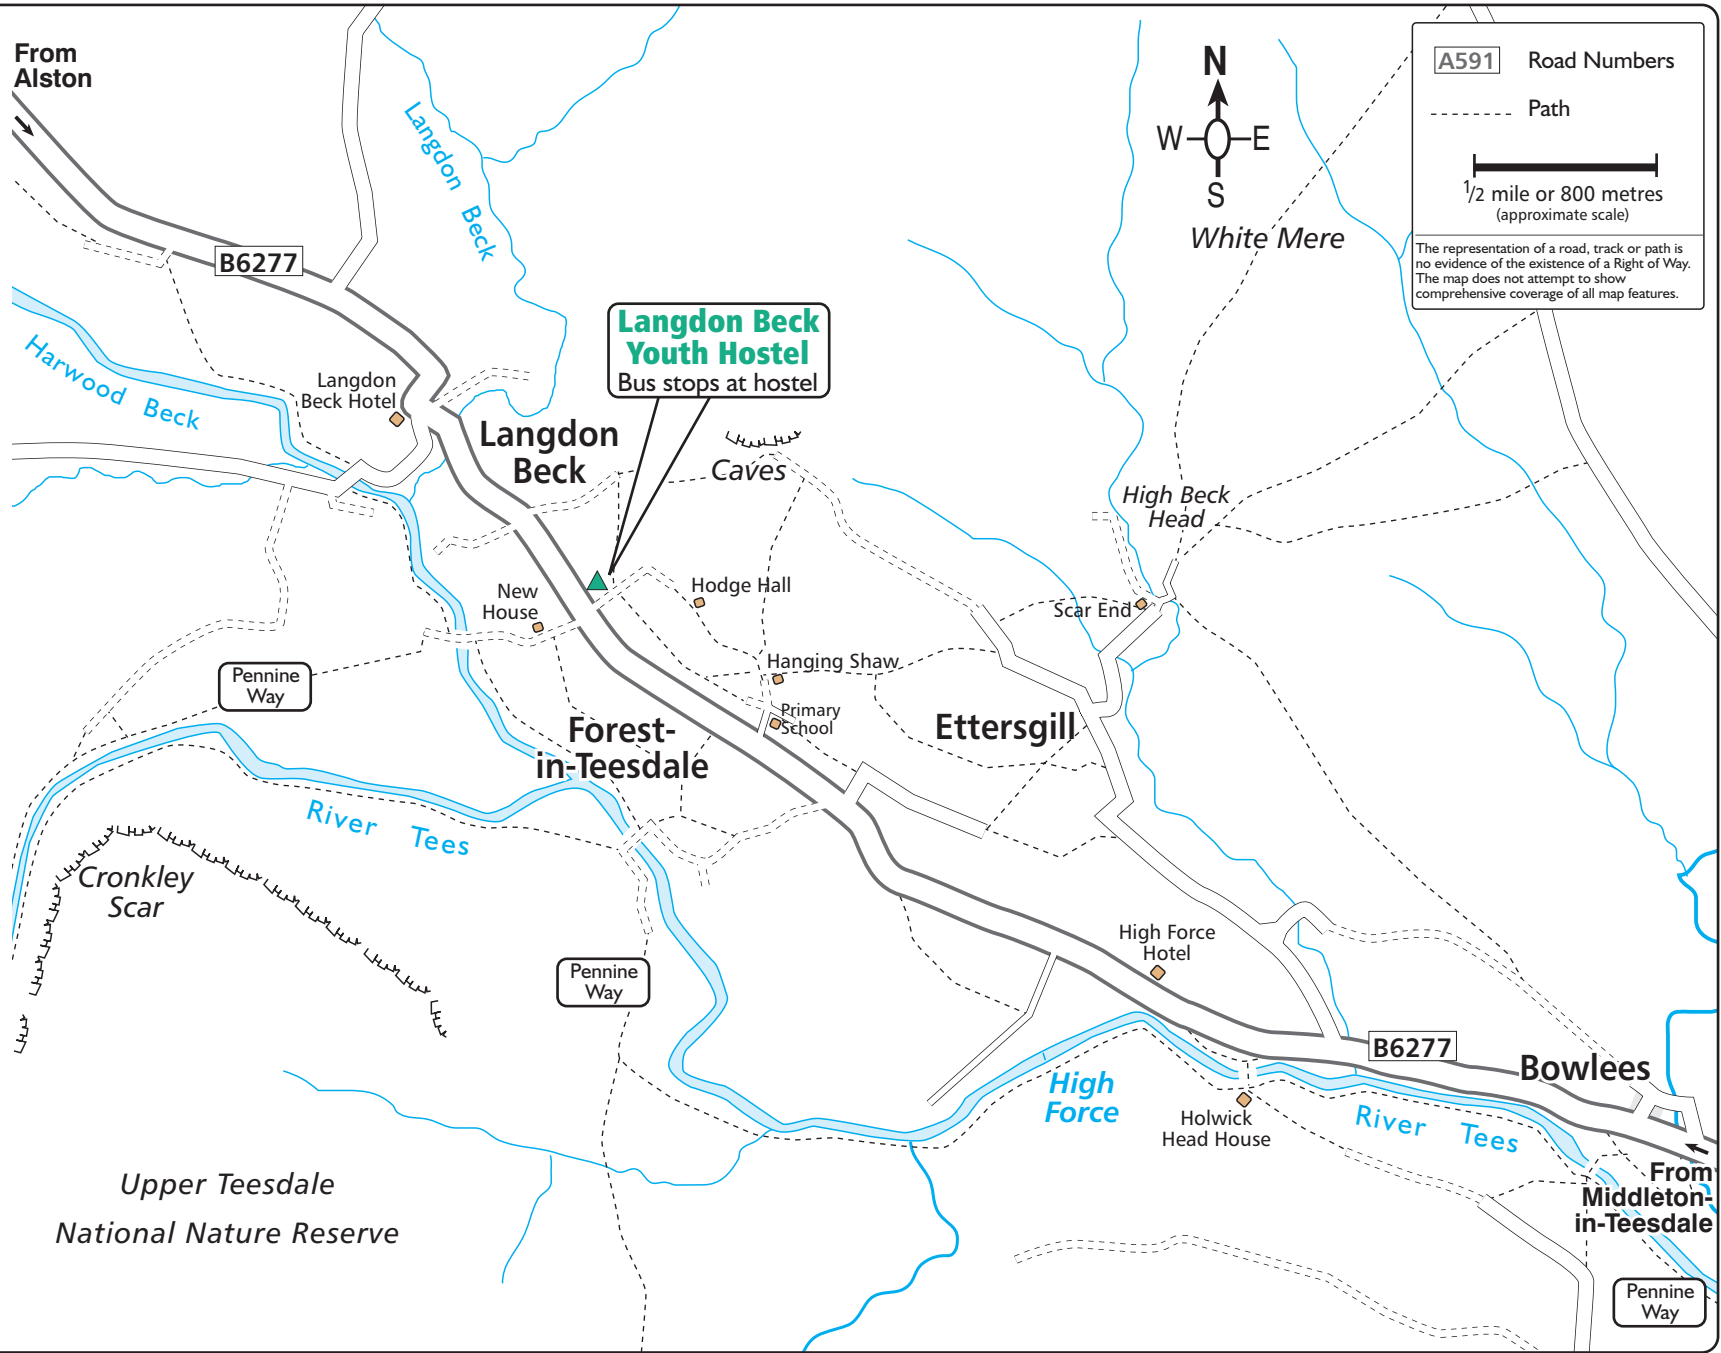

5  
KILOMETRES

4

3

2

1

0

KILOMETRES

**A591** Road Numbers

----- Path

1/2 mile or 800 metres  
(approximate scale)

The representation of a road, track or path is no evidence of the existence of a Right of Way. The map does not attempt to show comprehensive coverage of all map features.

3  
MILES

2

1

0

MILES

Whilst every effort has been made in the production of this map we can not warrant that the information is entirely error free and we do not accept responsibility for any loss or damage resulting from reliance on the information. The map is an aid to show where a Youth Hostel is located. For navigation please refer to the appropriate Ordnance Survey map. Map produced by Finders UK Limited (T. 01565 750049) for the YHA and is based upon the Ordnance Survey map with permission of H.M. Stationery Office ©Crown copyright 100037727.