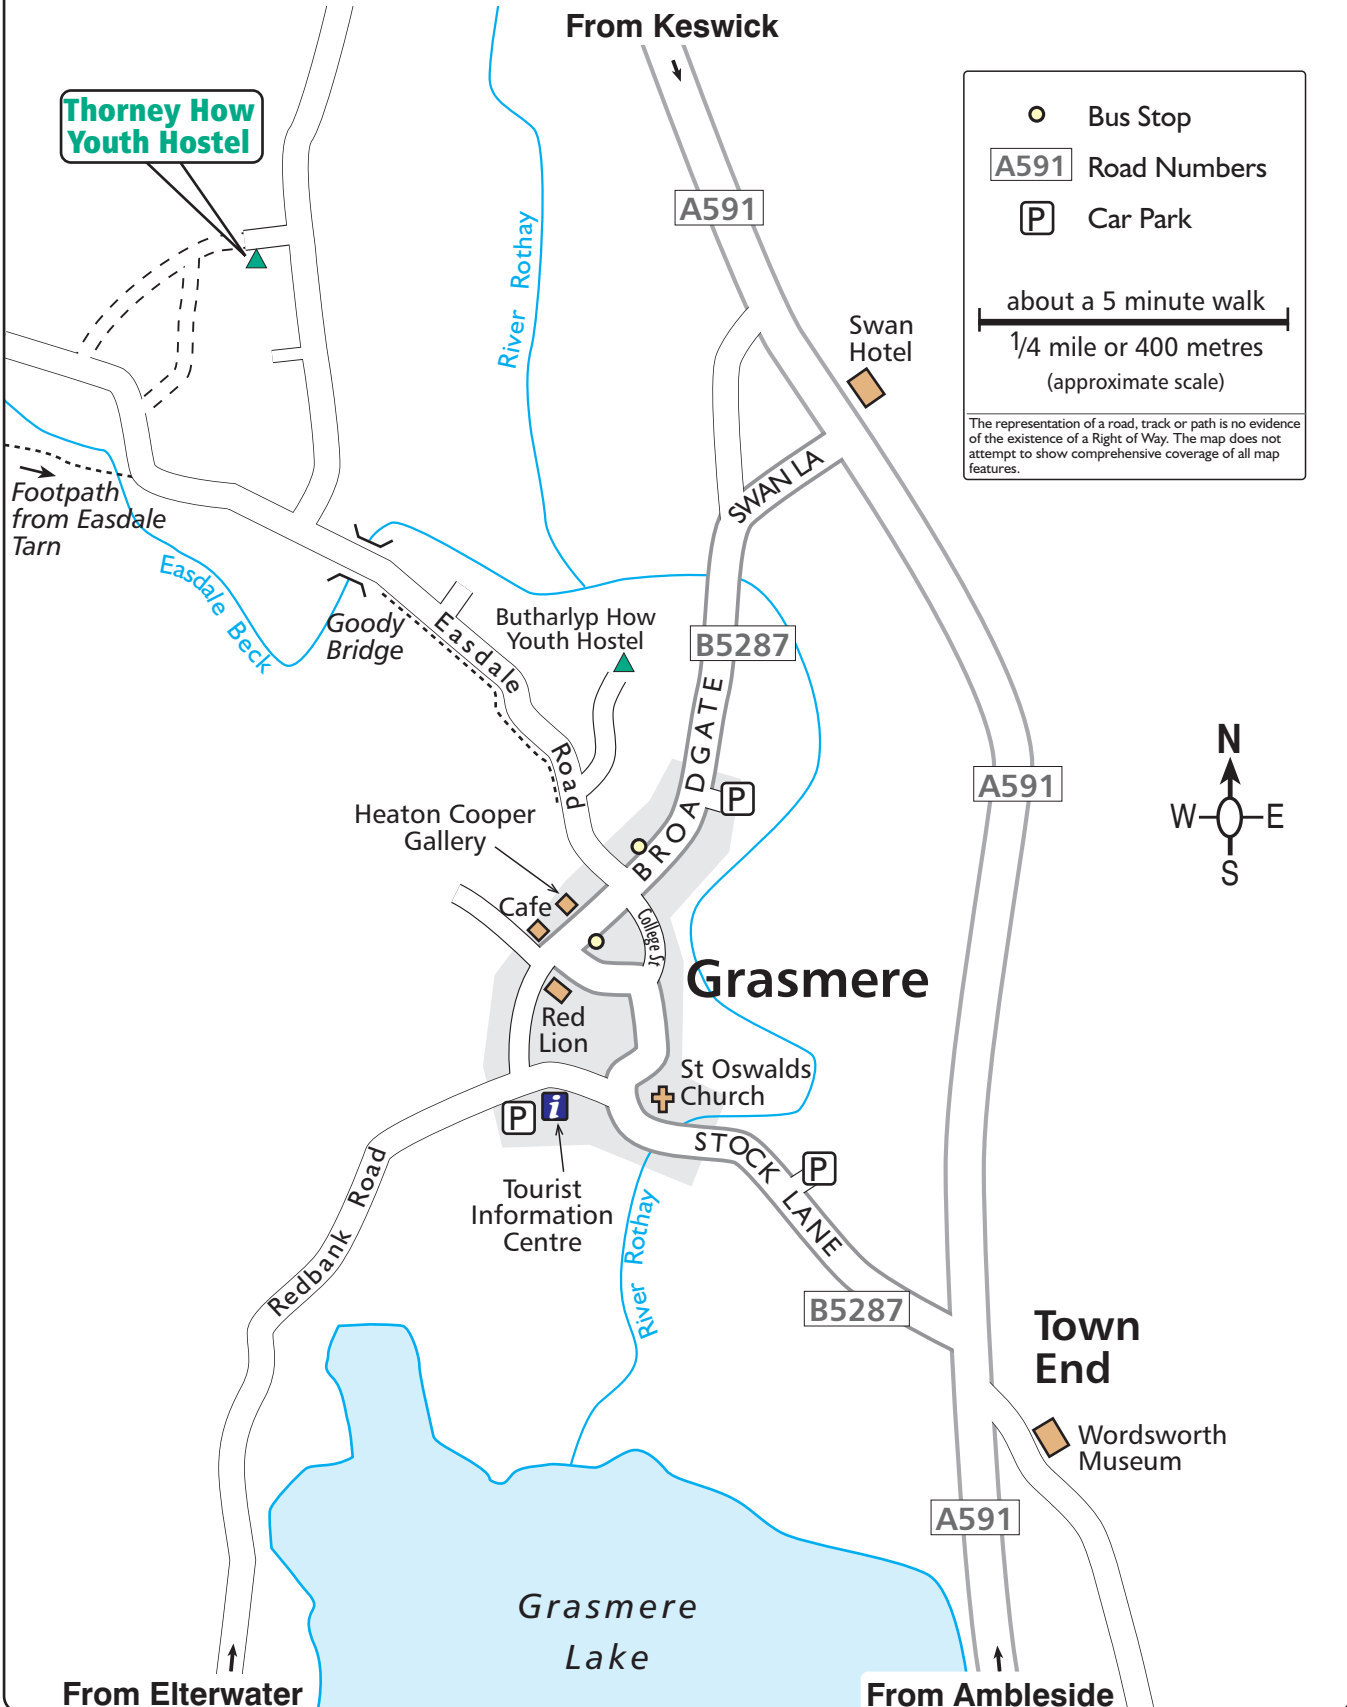

YHA Grasmere Thorney How
 Easedale Road
 Grasmere
 Cumbria LA22 9QG
 Tel: 0870 770 5836

Also see: Ordnance Survey Explorer (orange) map OL7 Landranger (pink) map 90. YH Grid Reference 332084.

KILOMETRES 2

1

KILOMETRES 0

1 MILE

0 MILE

- Bus Stop
- Road Numbers
- Car Park

about a 5 minute walk
 1/4 mile or 400 metres
 (approximate scale)

The representation of a road, track or path is no evidence of the existence of a Right of Way. The map does not attempt to show comprehensive coverage of all map features.

Whilst every effort has been made in the production of this map we can not warrant that the information is entirely error free and we do not accept responsibility for any loss or damage resulting from reliance on the information. The map is an aid to show where a Youth Hostel is located. For navigation please refer to the appropriate Ordnance Survey map. Map produced by Finders UK Limited (T. 01565 750049) for the YHA and is based upon the Ordnance Survey map with permission of H.M. Stationery Office ©Crown copyright 100037727.