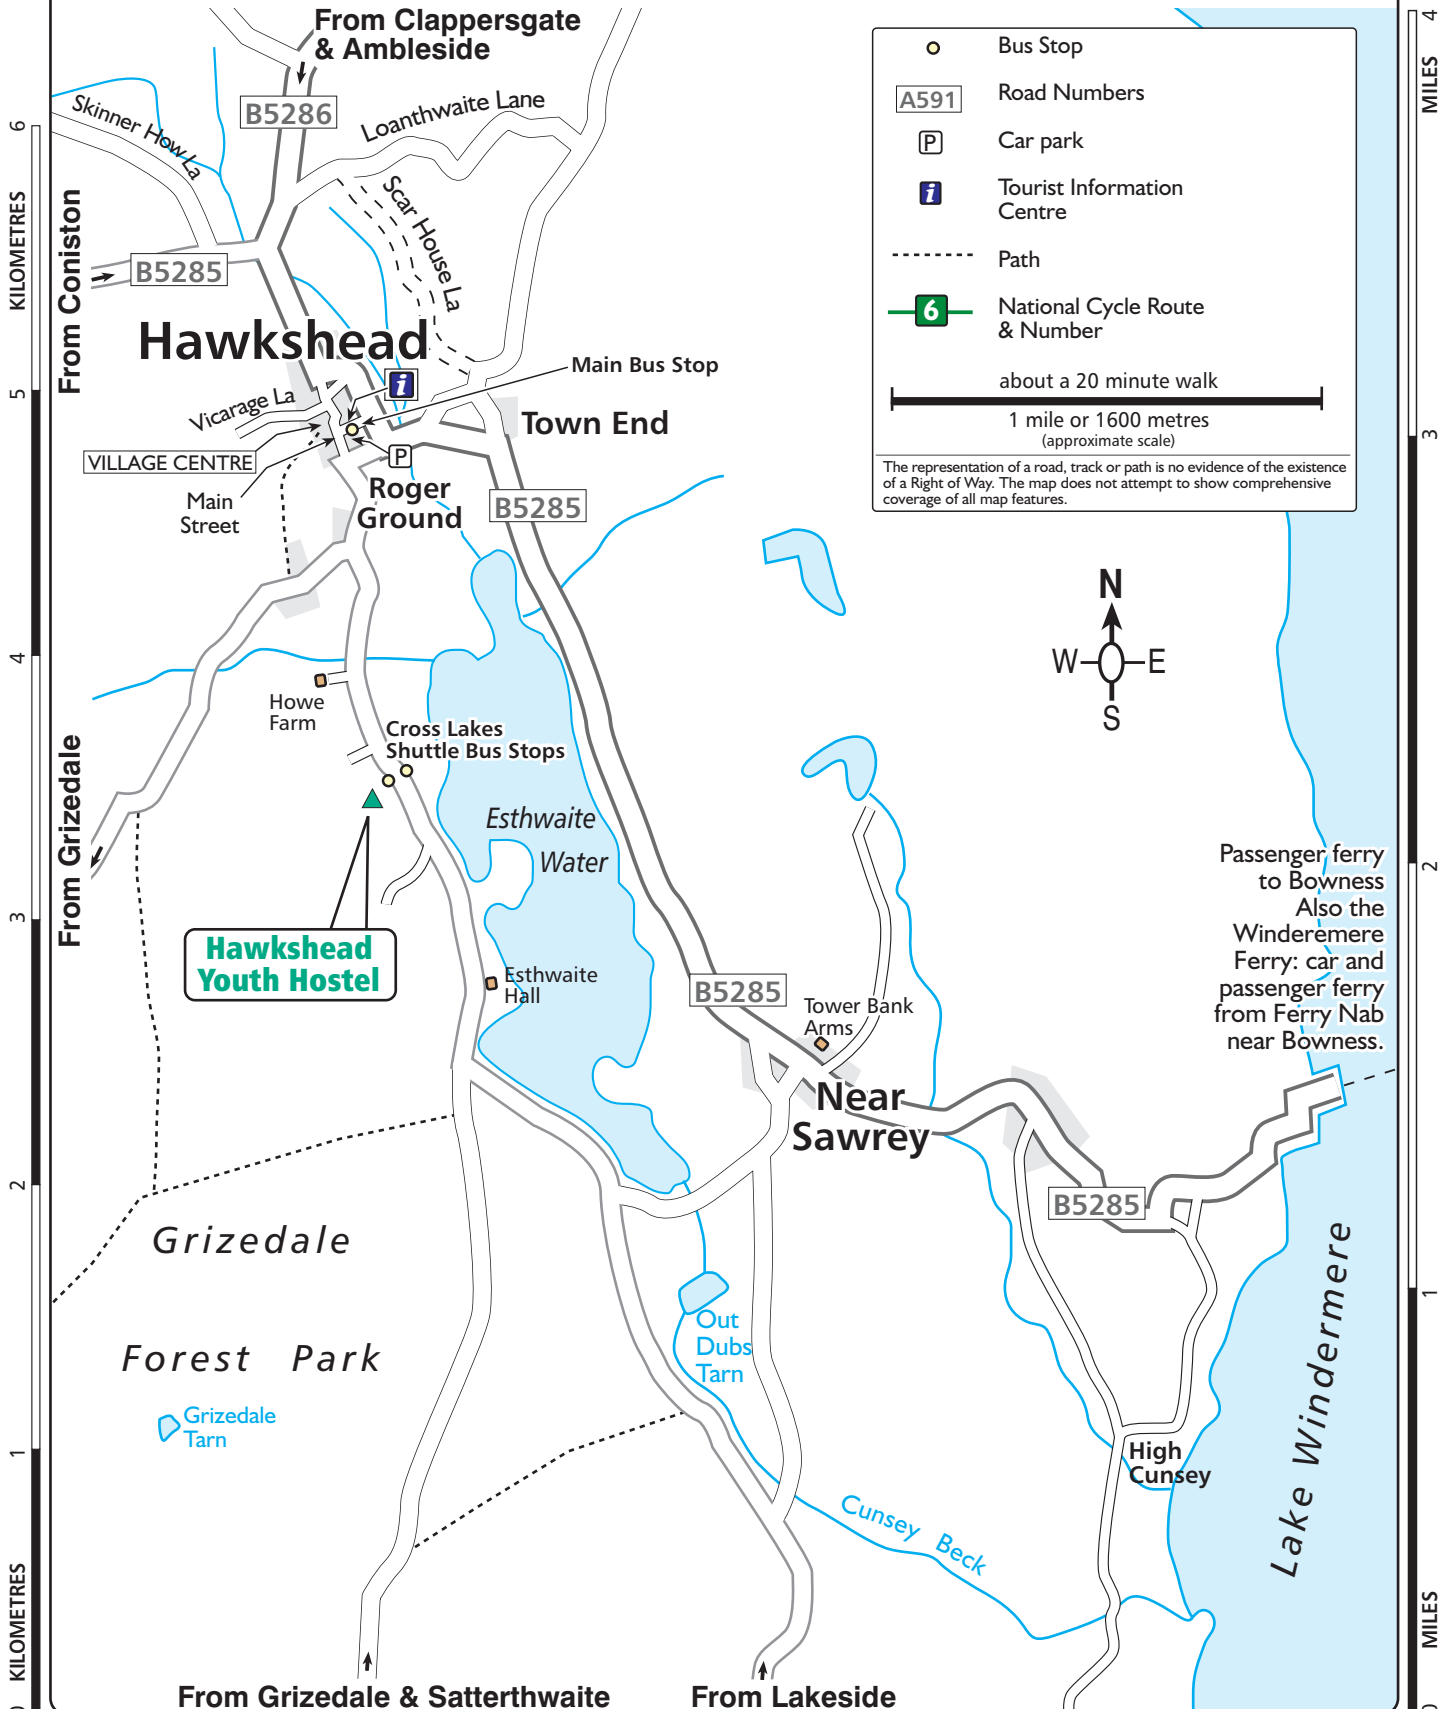

**YHA Hawkshead**  
 Hawkshead  
 Ambleside  
 Cumbria LA22 0QD  
 Tel: 0870 770 5856

Also see: Ordnance Survey Explorer (orange) map OL7, Landranger (pink) map 96 & 97. YH Grid reference 355967.

	Bus Stop
	Road Numbers
	Car park
	Tourist Information Centre
	Path
	National Cycle Route & Number
 about a 20 minute walk	
<small>The representation of a road, track or path is no evidence of the existence of a Right of Way. The map does not attempt to show comprehensive coverage of all map features.</small>	

Passenger ferry to Bowness  
 Also the Windermere Ferry: car and passenger ferry from Ferry Nab near Bowness.

Whilst every effort has been made in the production of this map we can not warrant that the information is entirely error free and we do not accept responsibility for any loss or damage resulting from reliance on the information. The map is an aid to show where a Youth Hostel is located. For navigation please refer to the appropriate Ordnance Survey map. Map produced by Finders UK Limited (T. 01565 750049) for the YHA and is based upon the Ordnance Survey map with permission of H.M. Stationery Office ©Crown copyright 100037727.