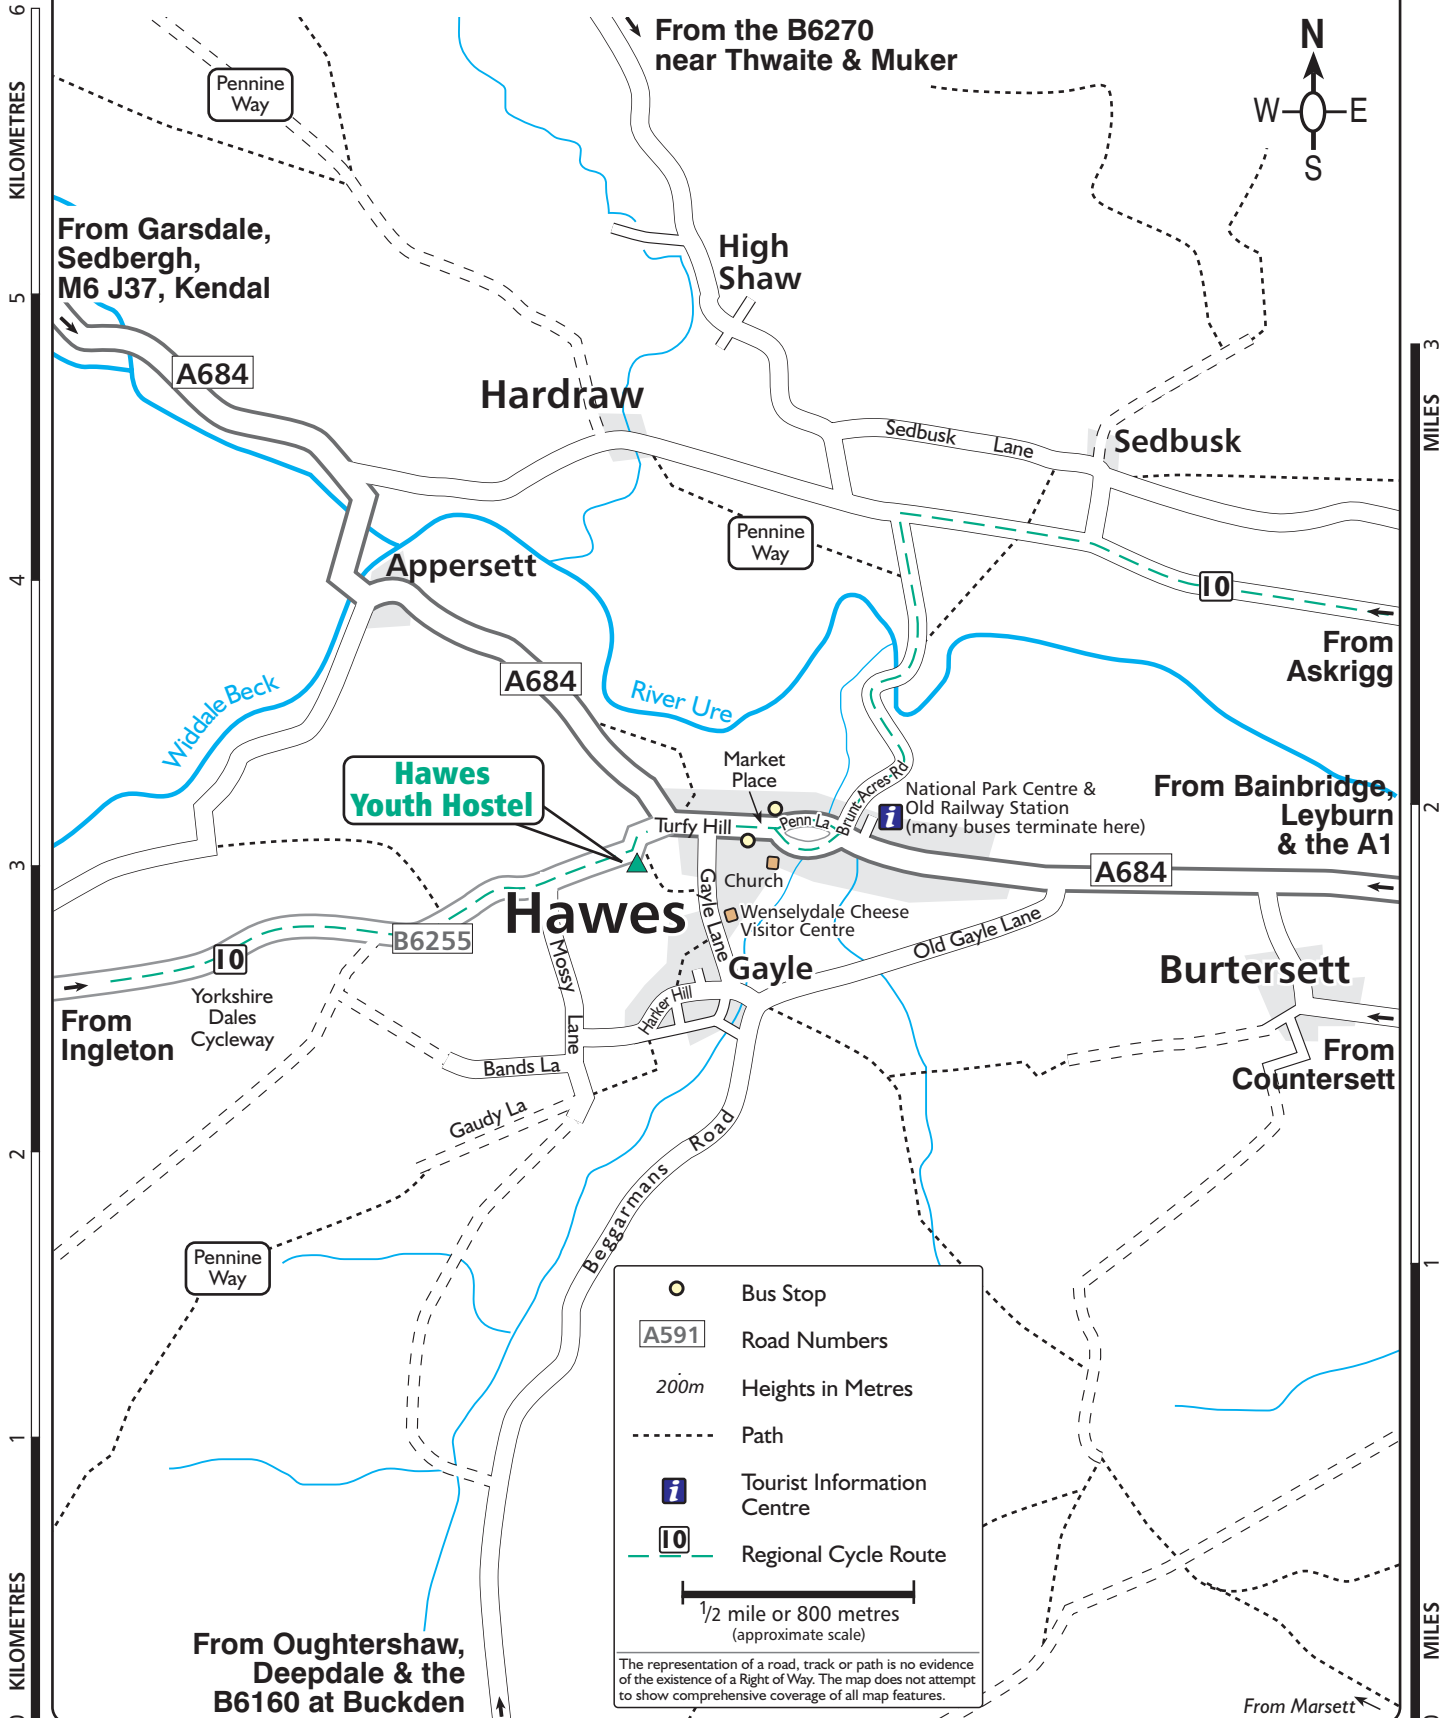

**YHA Hawes**  
 Lancaster Terrace  
 Hawes  
 North Yorkshire DL8 3LQ  
 Tel: 0870 770 5854

Also see Ordnance Survey Explorer (orange) map OL30 & OL2, Landranger (pink) map 98. YH Grid reference 868898.

Whilst every effort has been made in the production of this map we can not warrant that the information is entirely error free and we do not accept responsibility for any loss or damage resulting from reliance on the information. The map is an aid to show where a Youth Hostel is located. For navigation please refer to the appropriate Ordnance Survey map. Map produced by Finders UK Limited (T. 01565 750049) for the YHA and is based upon the Ordnance Survey map with permission of H.M. Stationery Office ©Crown copyright 100037727.