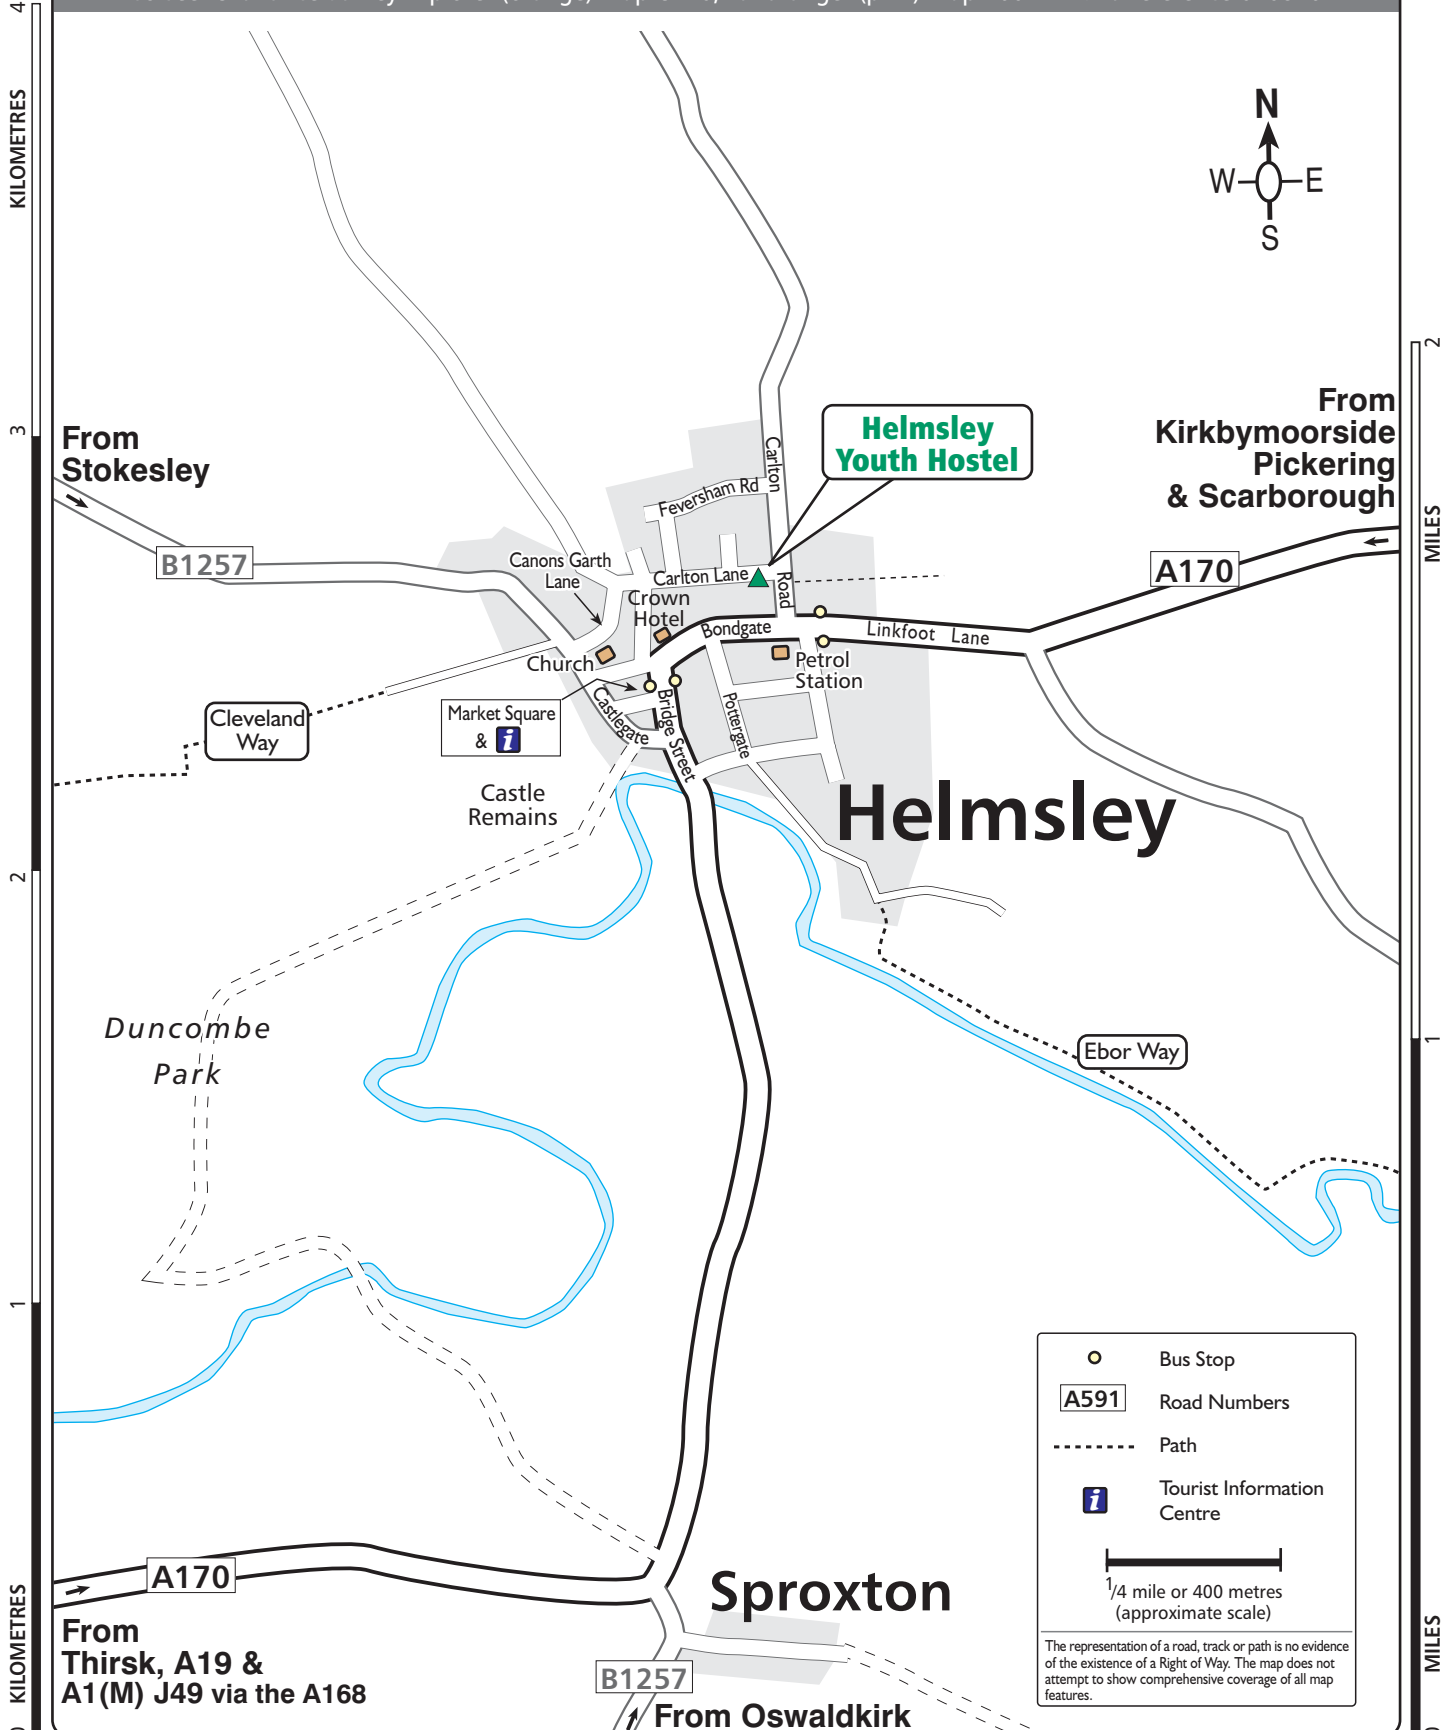

YHA Helmsley
 Carlton Lane
 Helmsley, York
 North Yorkshire YO62 5HB
 Tel: 0870 770 5860

Also see: Ordnance Survey Explorer (orange) map OL26, Landranger (pink) map 100. YH Grid reference 616840.

	Bus Stop
	Road Numbers
	Path
	Tourist Information Centre
 1/4 mile or 400 metres (approximate scale)	
<small>The representation of a road, track or path is no evidence of the existence of a Right of Way. The map does not attempt to show comprehensive coverage of all map features.</small>	

Whilst every effort has been made in the production of this map we can not warrant that the information is entirely error free and we do not accept responsibility for any loss or damage resulting from reliance on the information. The map is an aid to show where a Youth Hostel is located. For navigation please refer to the appropriate Ordnance Survey map. Map produced by Finders UK Limited (T. 01565 750049) for the YHA and is based upon the Ordnance Survey map with permission of H.M. Stationery Office ©Crown copyright 100037727.