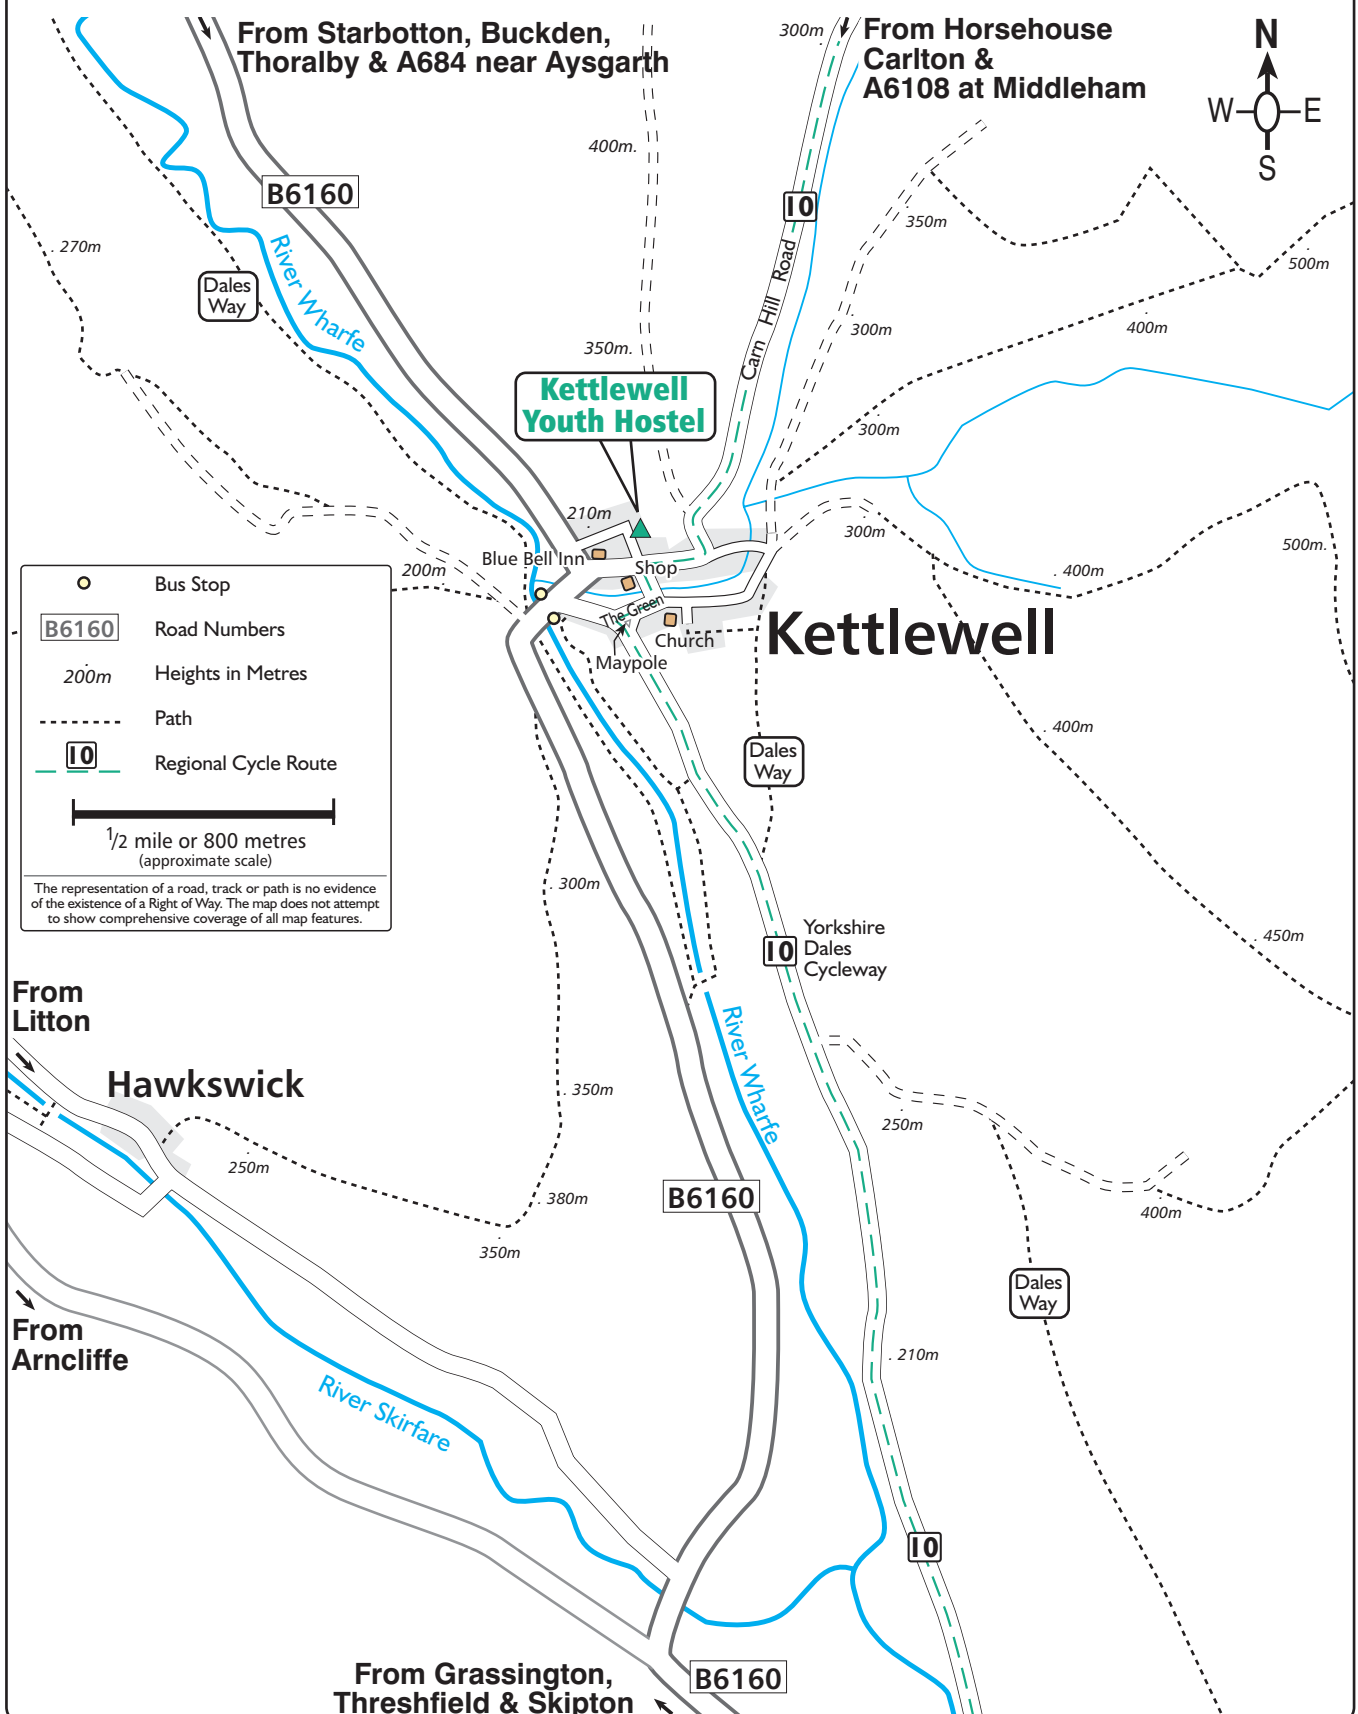

YHA Kettlewell
 Kettlewell
 Skipton
 North Yorkshire BD23 5QU
 Tel: 0870 770 5896

Also see Ordnance Survey Explorer (orange) map OL2 & OL30. Landranger (pink) map 98. YH Grid reference 970724.

Whilst every effort has been made in the production of this map we can not warrant that the information is entirely error free and we do not accept responsibility for any loss or damage resulting from reliance on the information. The map is an aid to show where a Youth Hostel is located. For navigation please refer to the appropriate Ordnance Survey map. Map produced by Finders UK Limited (T. 01565 750049) for the YHA and is based upon the Ordnance Survey map with permission of H.M. Stationery Office ©Crown copyright 100037727.