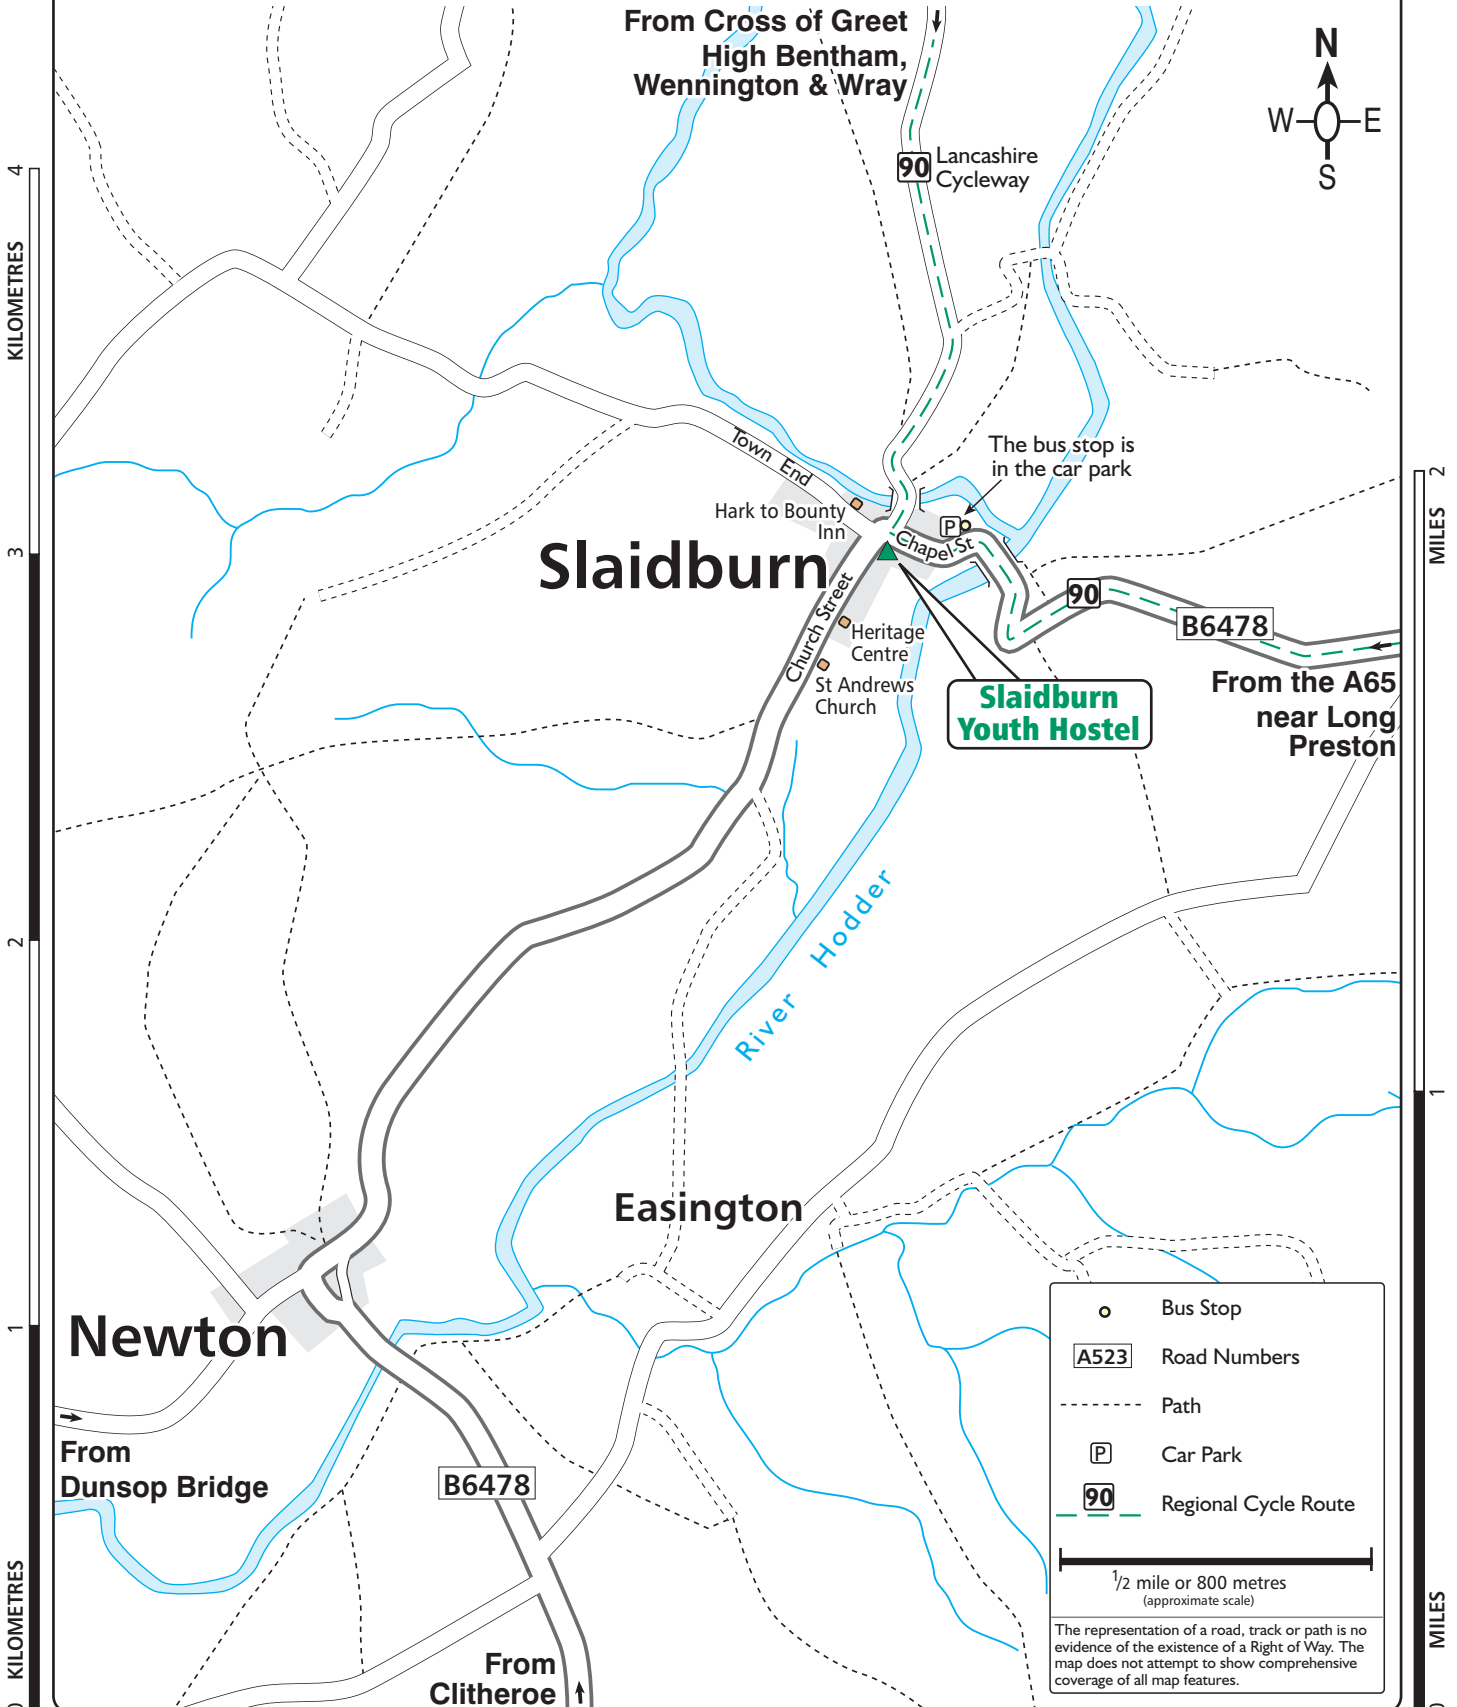

YHA Slaidburn
 King's House
 Slaidburn, Clitheroe
 Lancashire BB7 3ER
 Tel: 0870 770 6034

Also see: Ordnance Survey Explorer (orange) map OL41. Landranger (pink) map 103. YH Grid reference 711523.

	Bus Stop
	Road Numbers
	Path
	Car Park
	Regional Cycle Route

The representation of a road, track or path is no evidence of the existence of a Right of Way. The map does not attempt to show comprehensive coverage of all map features.

Whilst every effort has been made in the production of this map we can not warrant that the information is entirely error free and we do not accept responsibility for any loss or damage resulting from reliance on the information. The map is an aid to show where a Youth Hostel is located. For navigation please refer to the appropriate Ordnance Survey map. Map produced by Finders UK Limited (T. 01565 750049) for the YHA and is based upon the Ordnance Survey map with permission of H.M. Stationery Office ©Crown copyright 100037727.