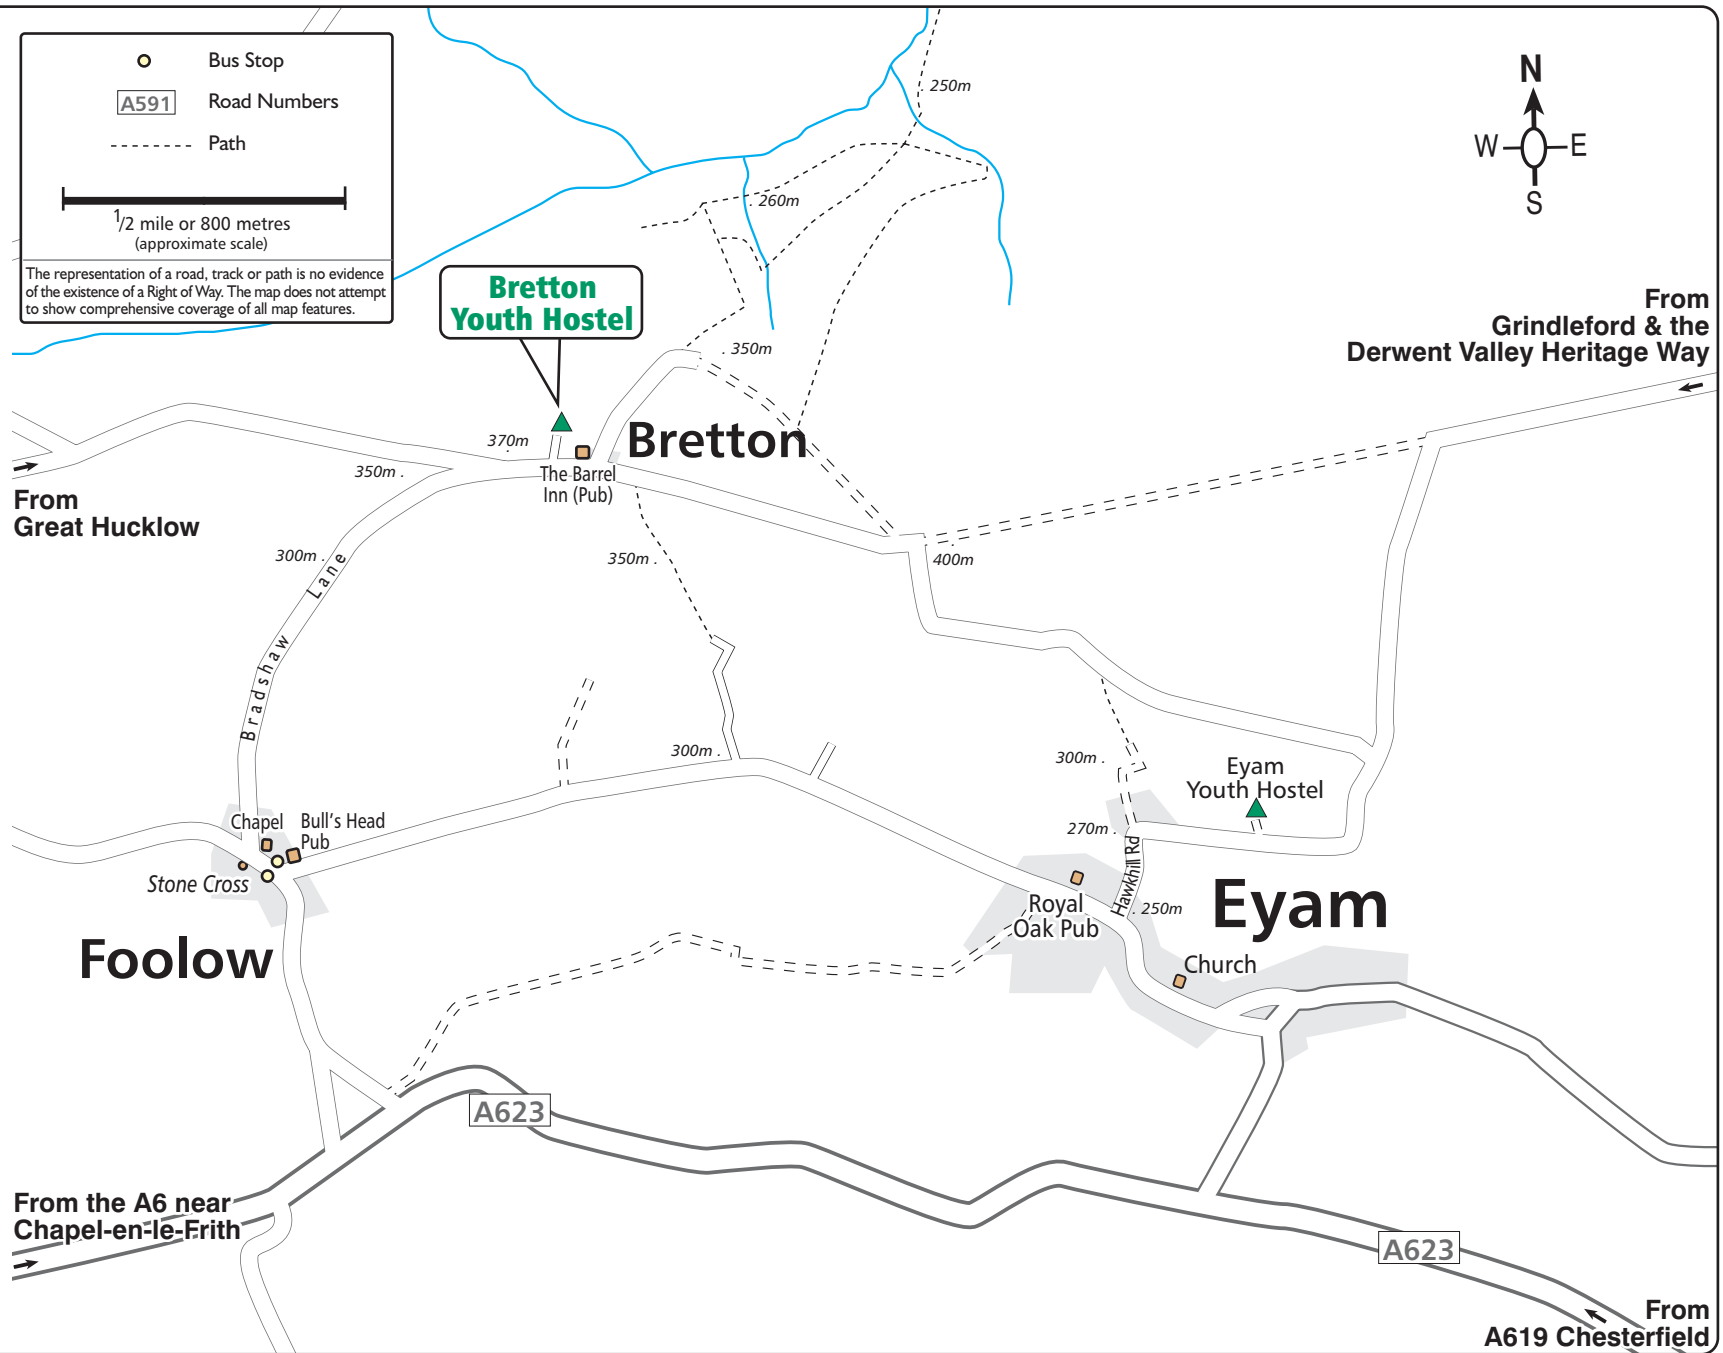

# YHA Bretton

Bretton  
near Eyam  
Hope Valley  
Sheffield  
S32 5QD

Tel: 0870 770 5720

Also See:

Ordnance Survey  
Explorer (orange)  
Map: OL24

Landranger (pink)  
Map: 119

YH Grid Reference:  
200781

○ Bus Stop  
 [A591] Road Numbers  
 - - - - Path

1/2 mile or 800 metres  
(approximate scale)

The representation of a road, track or path is no evidence of the existence of a Right of Way. The map does not attempt to show comprehensive coverage of all map features.

3  
2  
1  
0  
KILOMETRES

2  
1  
0  
MILES

Whilst every effort has been made in the production of this map we can not warrant that the information is entirely error free and we do not accept responsibility for any loss or damage resulting from reliance on the information. The map is an aid to show where a Youth Hostel is located. For navigation please refer to the appropriate Ordnance Survey map. Map produced by Finders UK Limited (T. 01565 750049) for the YHA and is based upon the Ordnance Survey map with permission of H.M. Stationery Office ©Crown copyright 100037727.