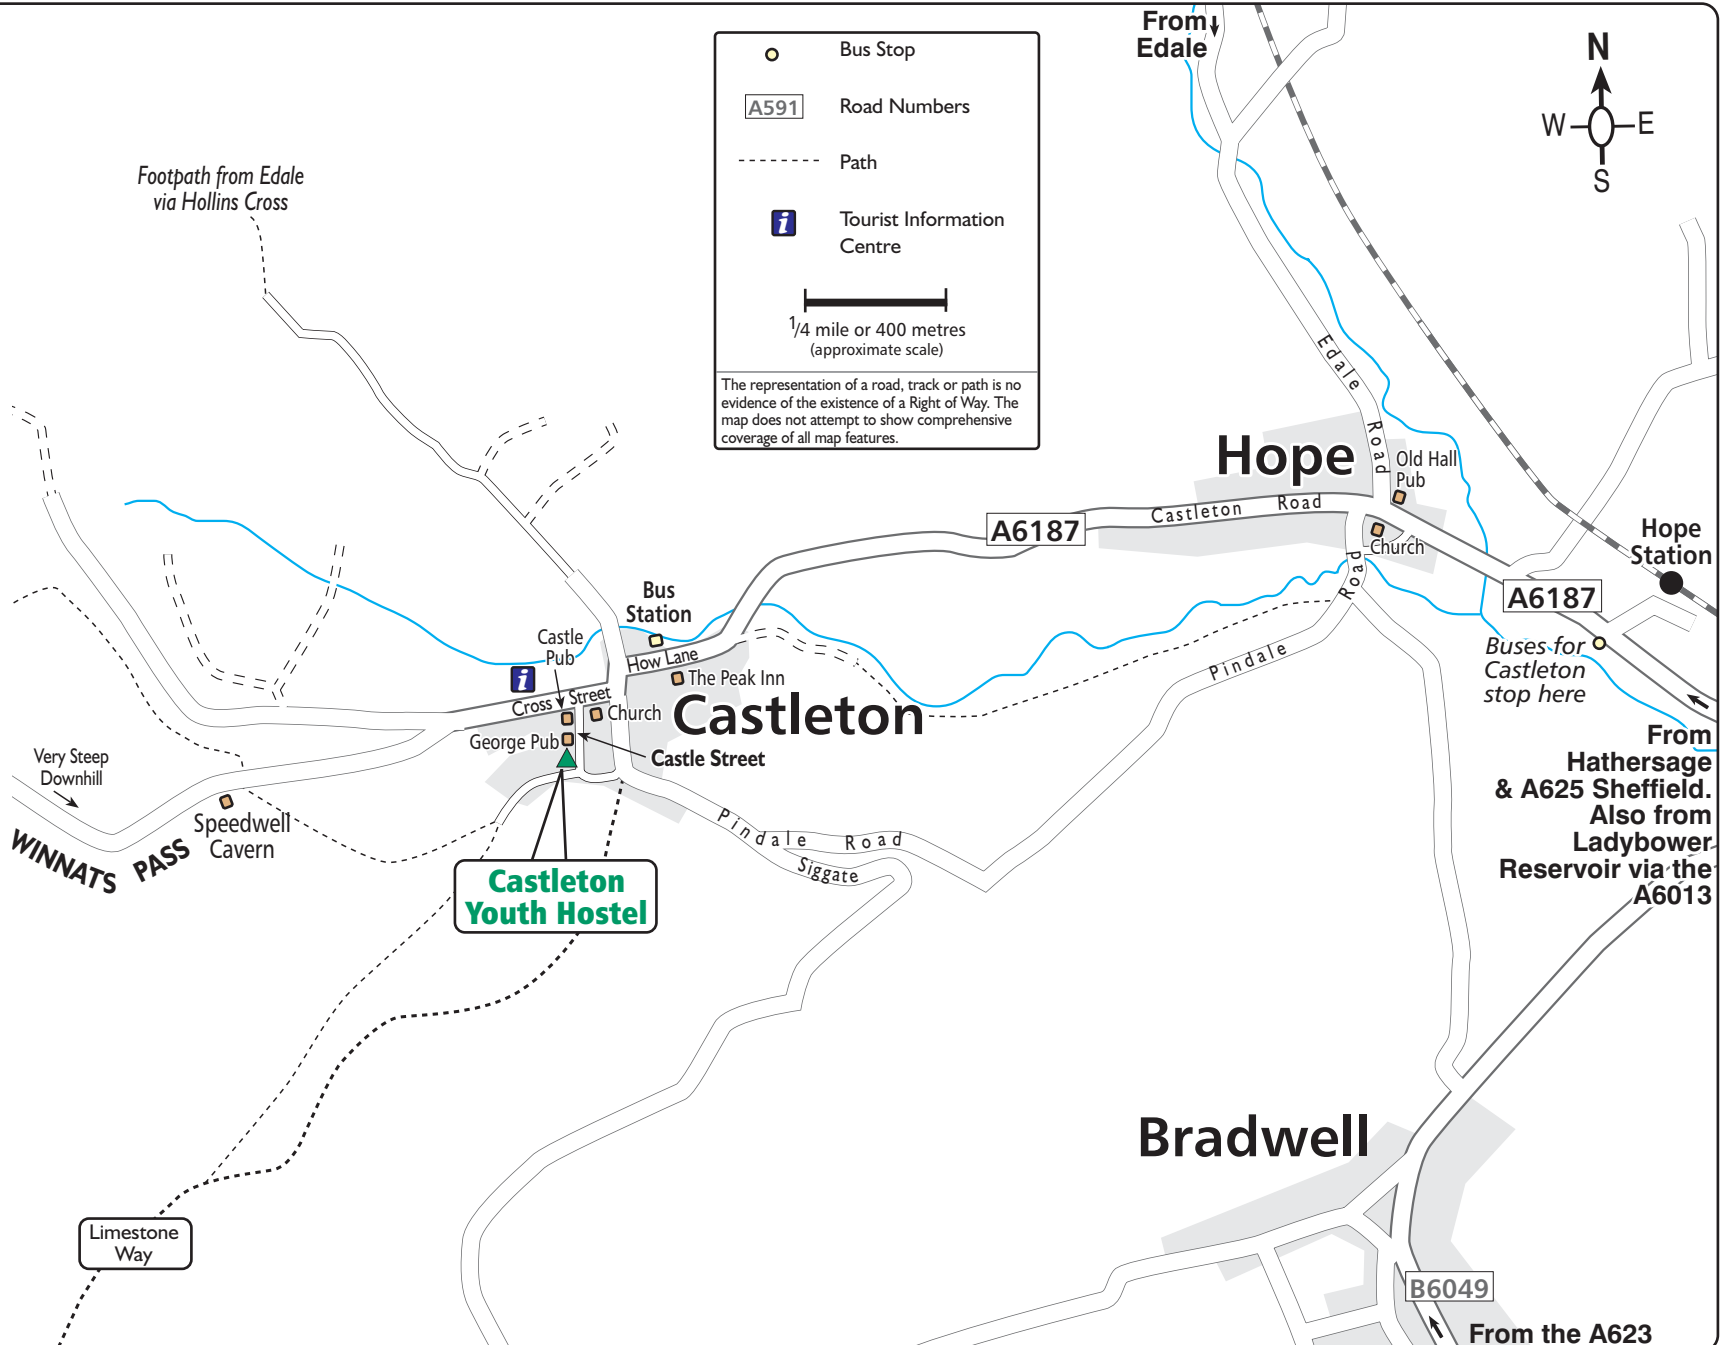

### YHA Castleton

Castleton  
Hope Valley  
Derbyshire  
S33 8WG

Tel: 0870 770 5758

Also See:

Ordnance Survey  
Explorer (orange)  
Map: OL1

Landranger (pink)  
Map: 110

YH Grid Reference:  
150828

3  
2  
1  
0  
KILOMETRES

0  
1  
2  
3  
KILOMETRES

2  
1  
0  
MILES

0  
1  
2  
MILES

Whilst every effort has been made in the production of this map we can not warrant that the information is entirely error free and we do not accept responsibility for any loss or damage resulting from reliance on the information. The map is an aid to show where a Youth Hostel is located. For navigation please refer to the appropriate Ordnance Survey map. Map produced by Finders UK Limited (T. 01565 750049) for the YHA and is based upon the Ordnance Survey map with permission of H.M. Stationery Office ©Crown copyright 100037727.