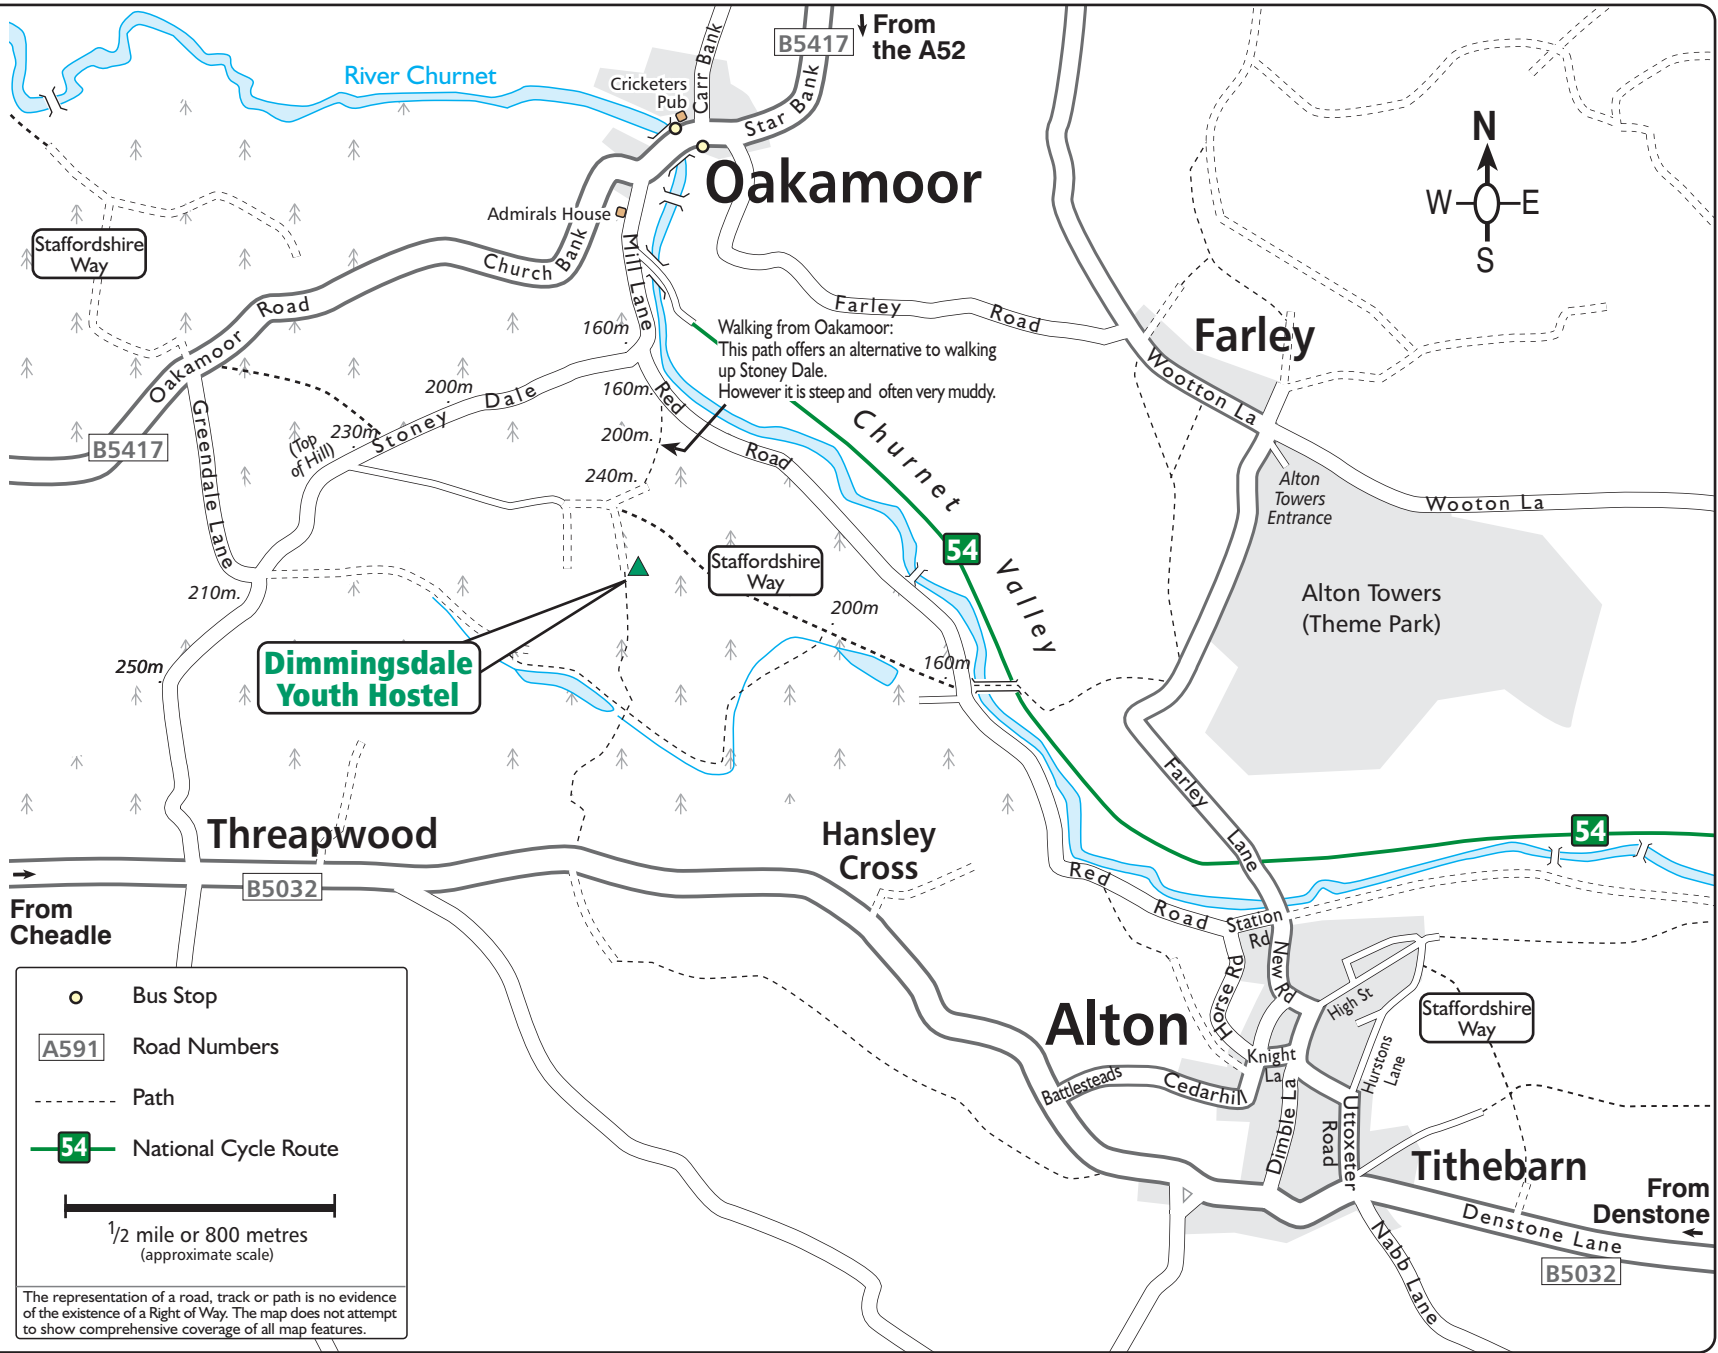

YHA
Dimmingsdale
 Oakamoor
 Stoke-on-Trent
 Staffordshire
 ST10 3AS
 Tel: 0870 770 5794

Ordnance Survey
 Explorer (orange) Map:
 259

Landranger (pink) Map:
 119 & 128

YH Grid Reference:
 053436

	Bus Stop
	Road Numbers
	Path
	National Cycle Route

1/2 mile or 800 metres (approximate scale)

The representation of a road, track or path is no evidence of the existence of a Right of Way. The map does not attempt to show comprehensive coverage of all map features.

KILOMETRES
 4
 3
 2
 1
 0

MILES
 2
 1
 0

Whilst every effort has been made in the production of this map we can not warrant that the information is entirely error free and we do not accept responsibility for any loss or damage resulting from reliance on the information. The map is an aid to show where a Youth Hostel is located. For navigation please refer to the appropriate Ordnance Survey map. Map produced by Finders UK Limited (T. 01565 750049) for the YHA and is based upon the Ordnance Survey map with permission of H.M. Stationery Office ©Crown copyright 100037727.