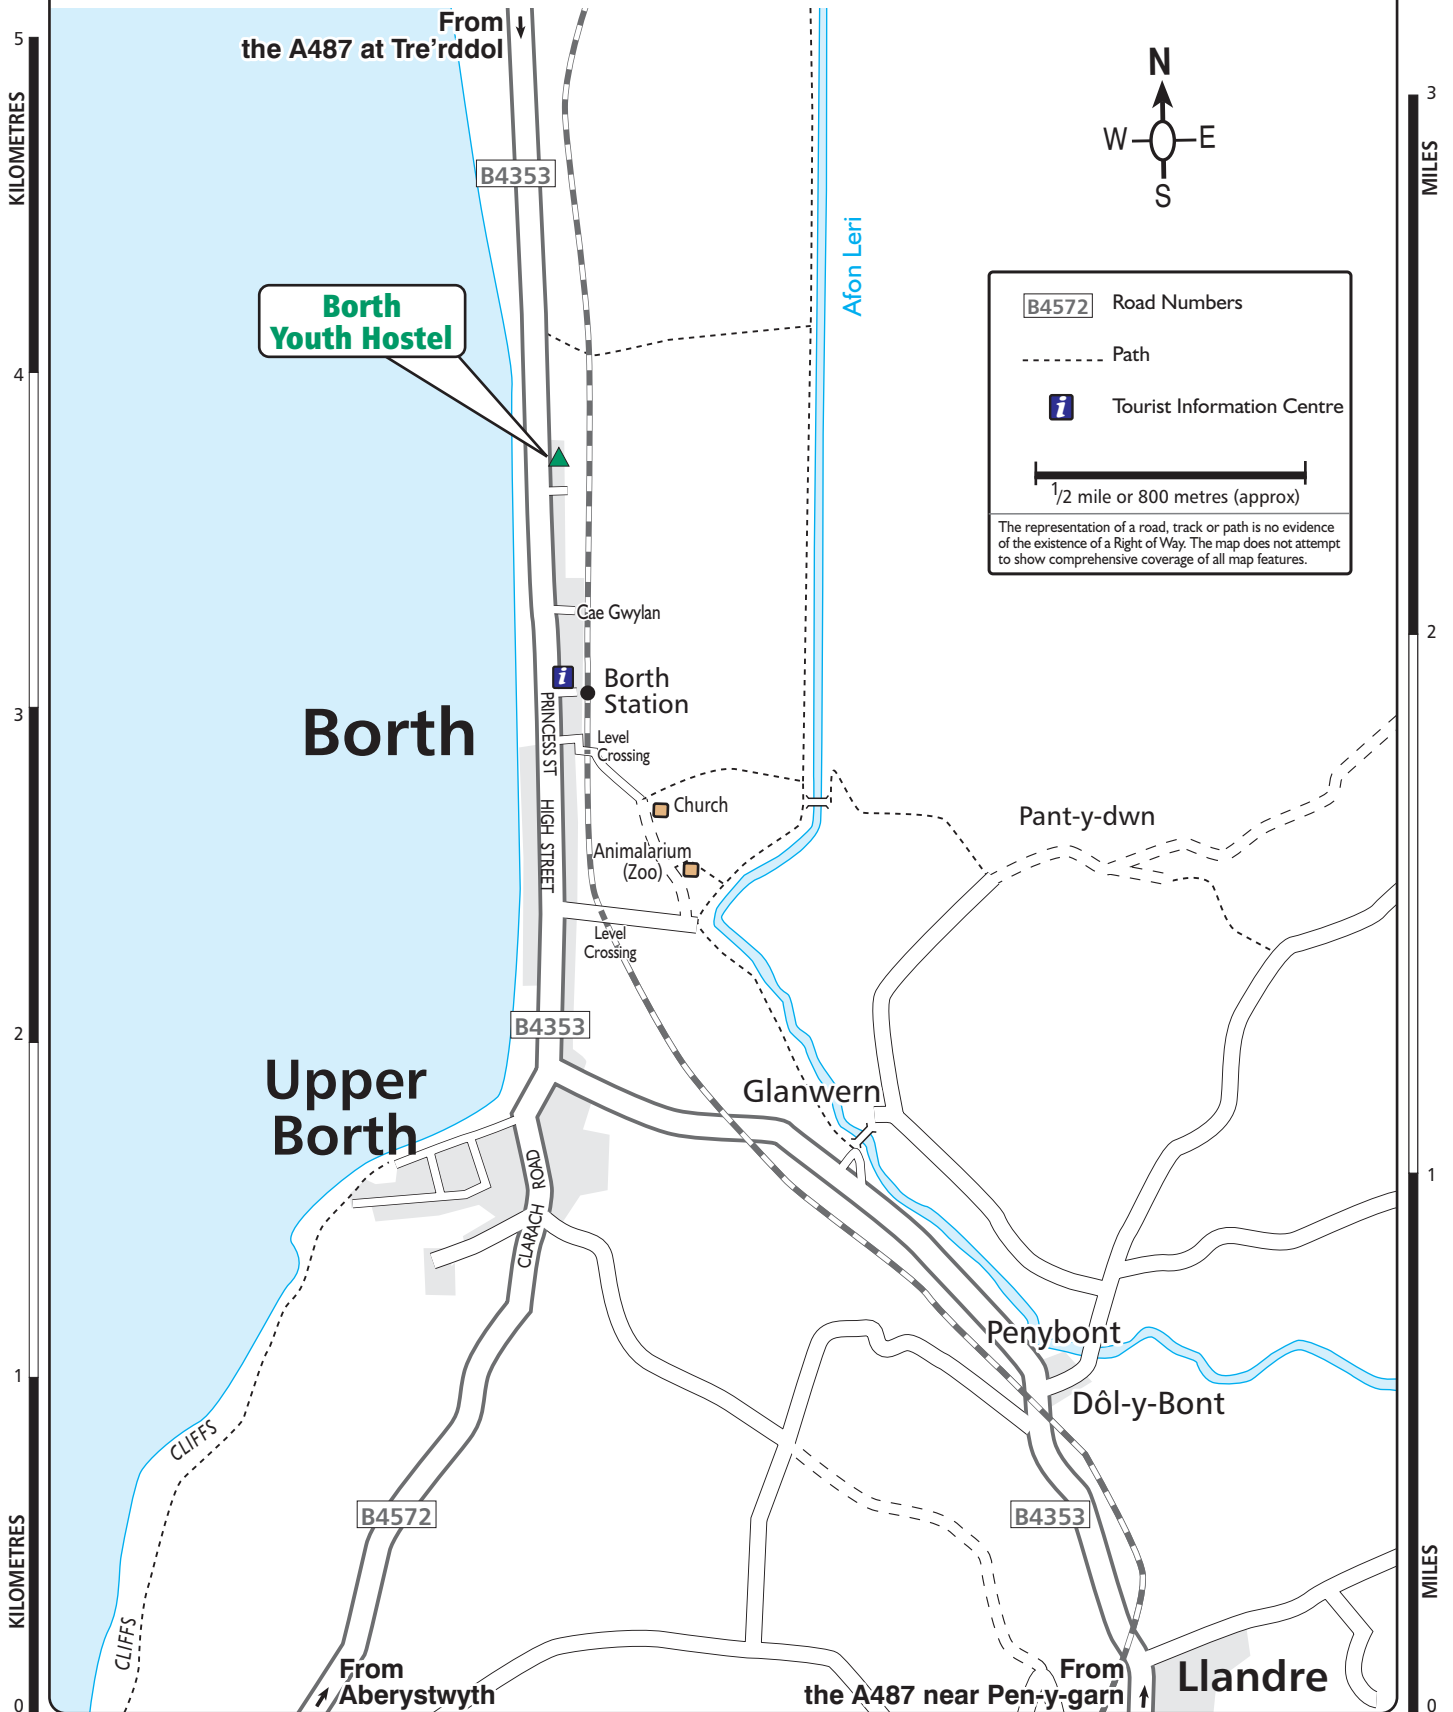

YHA Borth
 Morlais
 Borth
 Ceredigion SY24 5JS
 Tel: 0870 770 5708

Also See: Ordnance Survey Explorer (orange) map 213, Landranger (pink) map 135. YH Grid reference 608907.

B4572 Road Numbers

----- Path

i Tourist Information Centre

1/2 mile or 800 metres (approx)

The representation of a road, track or path is no evidence of the existence of a Right of Way. The map does not attempt to show comprehensive coverage of all map features.

Whilst every effort has been made in the production of this map we can not warrant that the information is entirely error free and we do not accept responsibility for any loss or damage resulting from reliance on the information. The map is an aid to show where a Youth Hostel is located. For navigation please refer to the appropriate Ordnance Survey map. Map produced by Finders UK Limited (T. 01565 750049) for the YHA and is based upon the Ordnance Survey map with permission of H.M. Stationery Office ©Crown copyright 100037727.