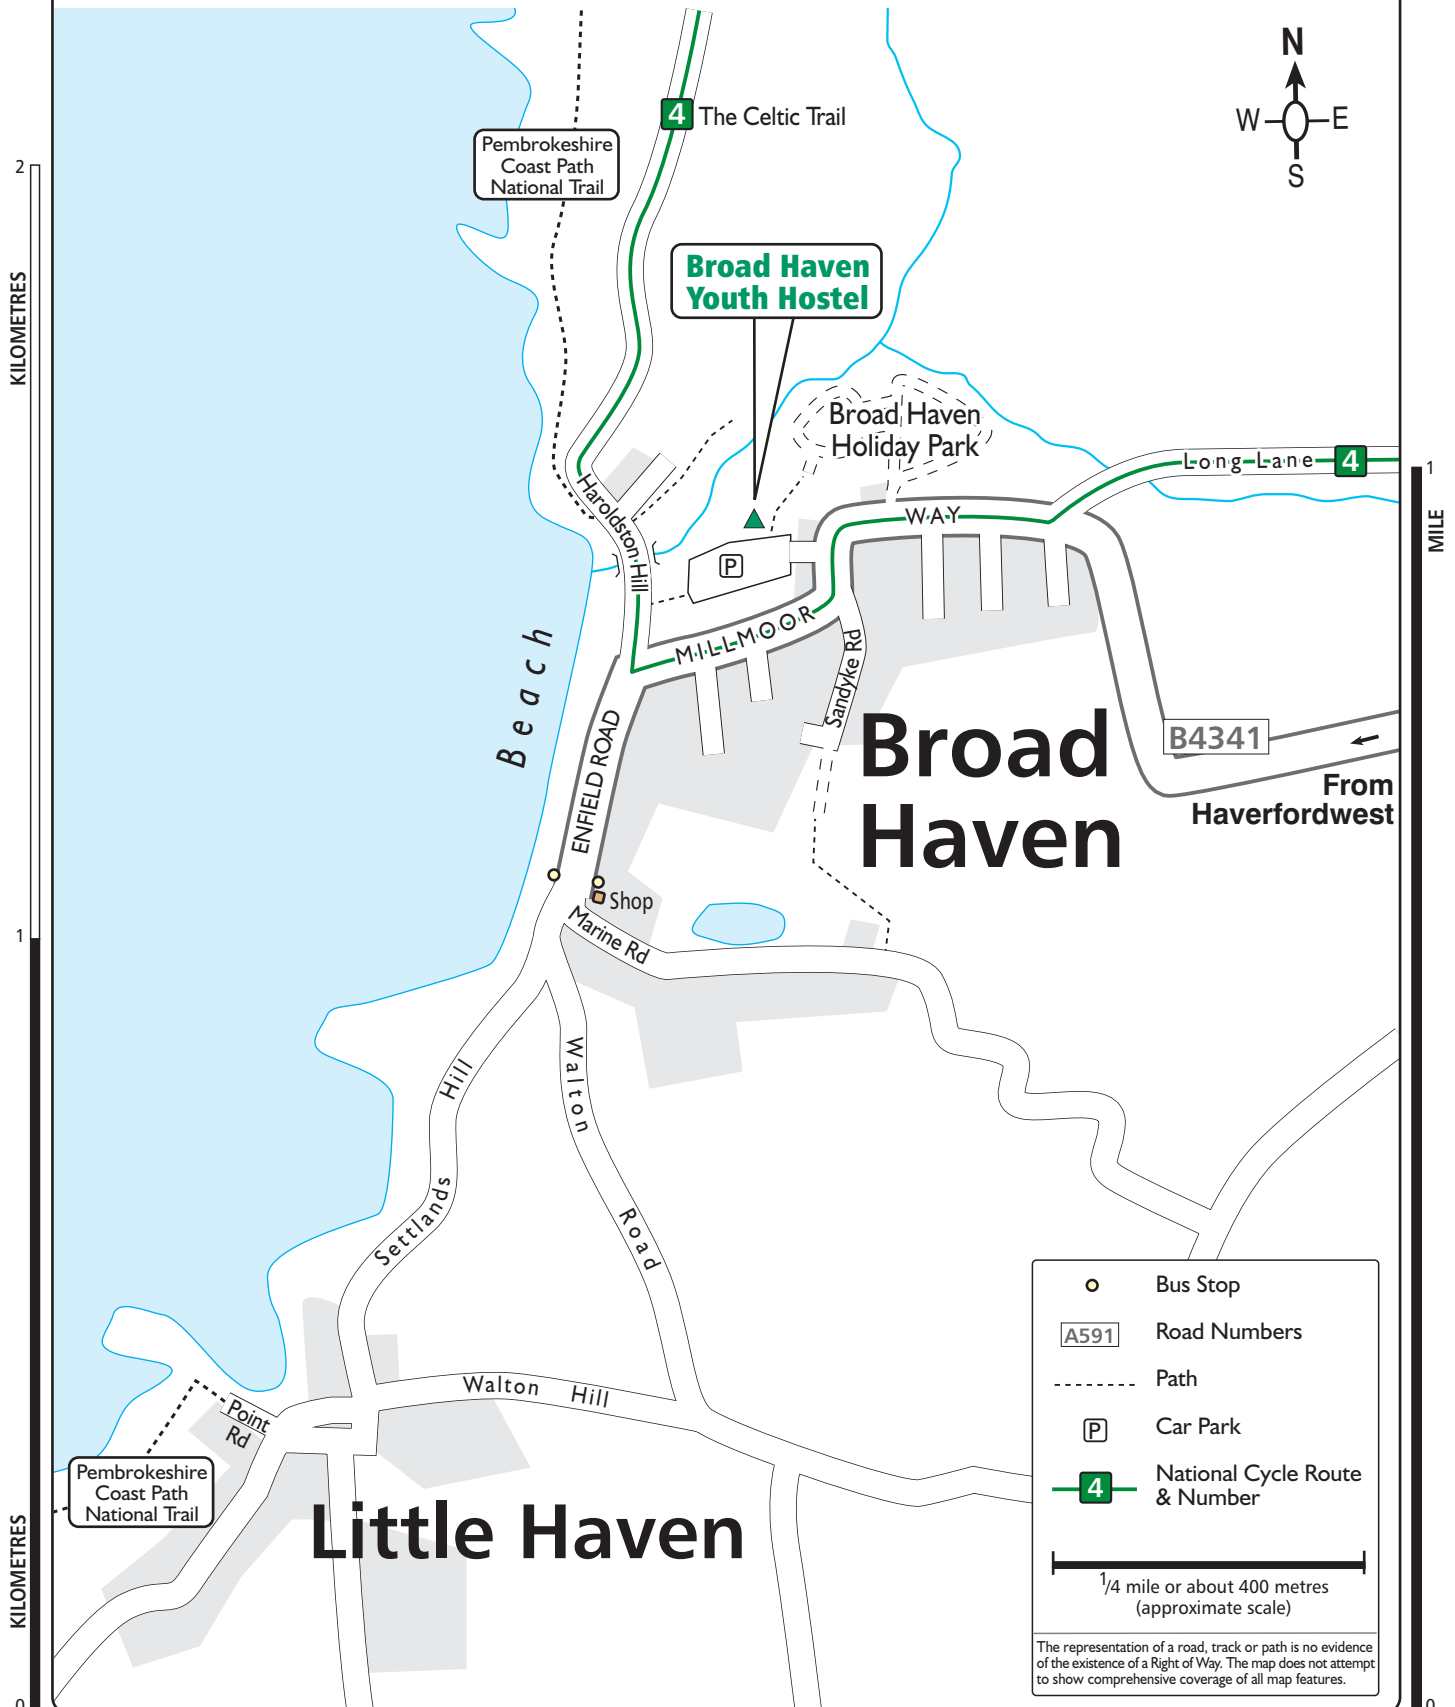

**YHA Broad Haven**  
 Broad Haven  
 Haverfordwest  
 Pembrokeshire SA62 3JH  
 Tel: 0870 770 5728

Also See: Ordnance Survey Explorer (orange) map OL36, Landranger (pink) map 157. YH Grid reference 863141.

Whilst every effort has been made in the production of this map we can not warrant that the information is entirely error free and we do not accept responsibility for any loss or damage resulting from reliance on the information. The map is an aid to show where a Youth Hostel is located. For navigation please refer to the appropriate Ordnance Survey map. Map produced by Finders UK Limited (T. 01565 750049) for the YHA and is based upon the Ordnance Survey map with permission of H.M. Stationery Office © Crown copyright 100037727.