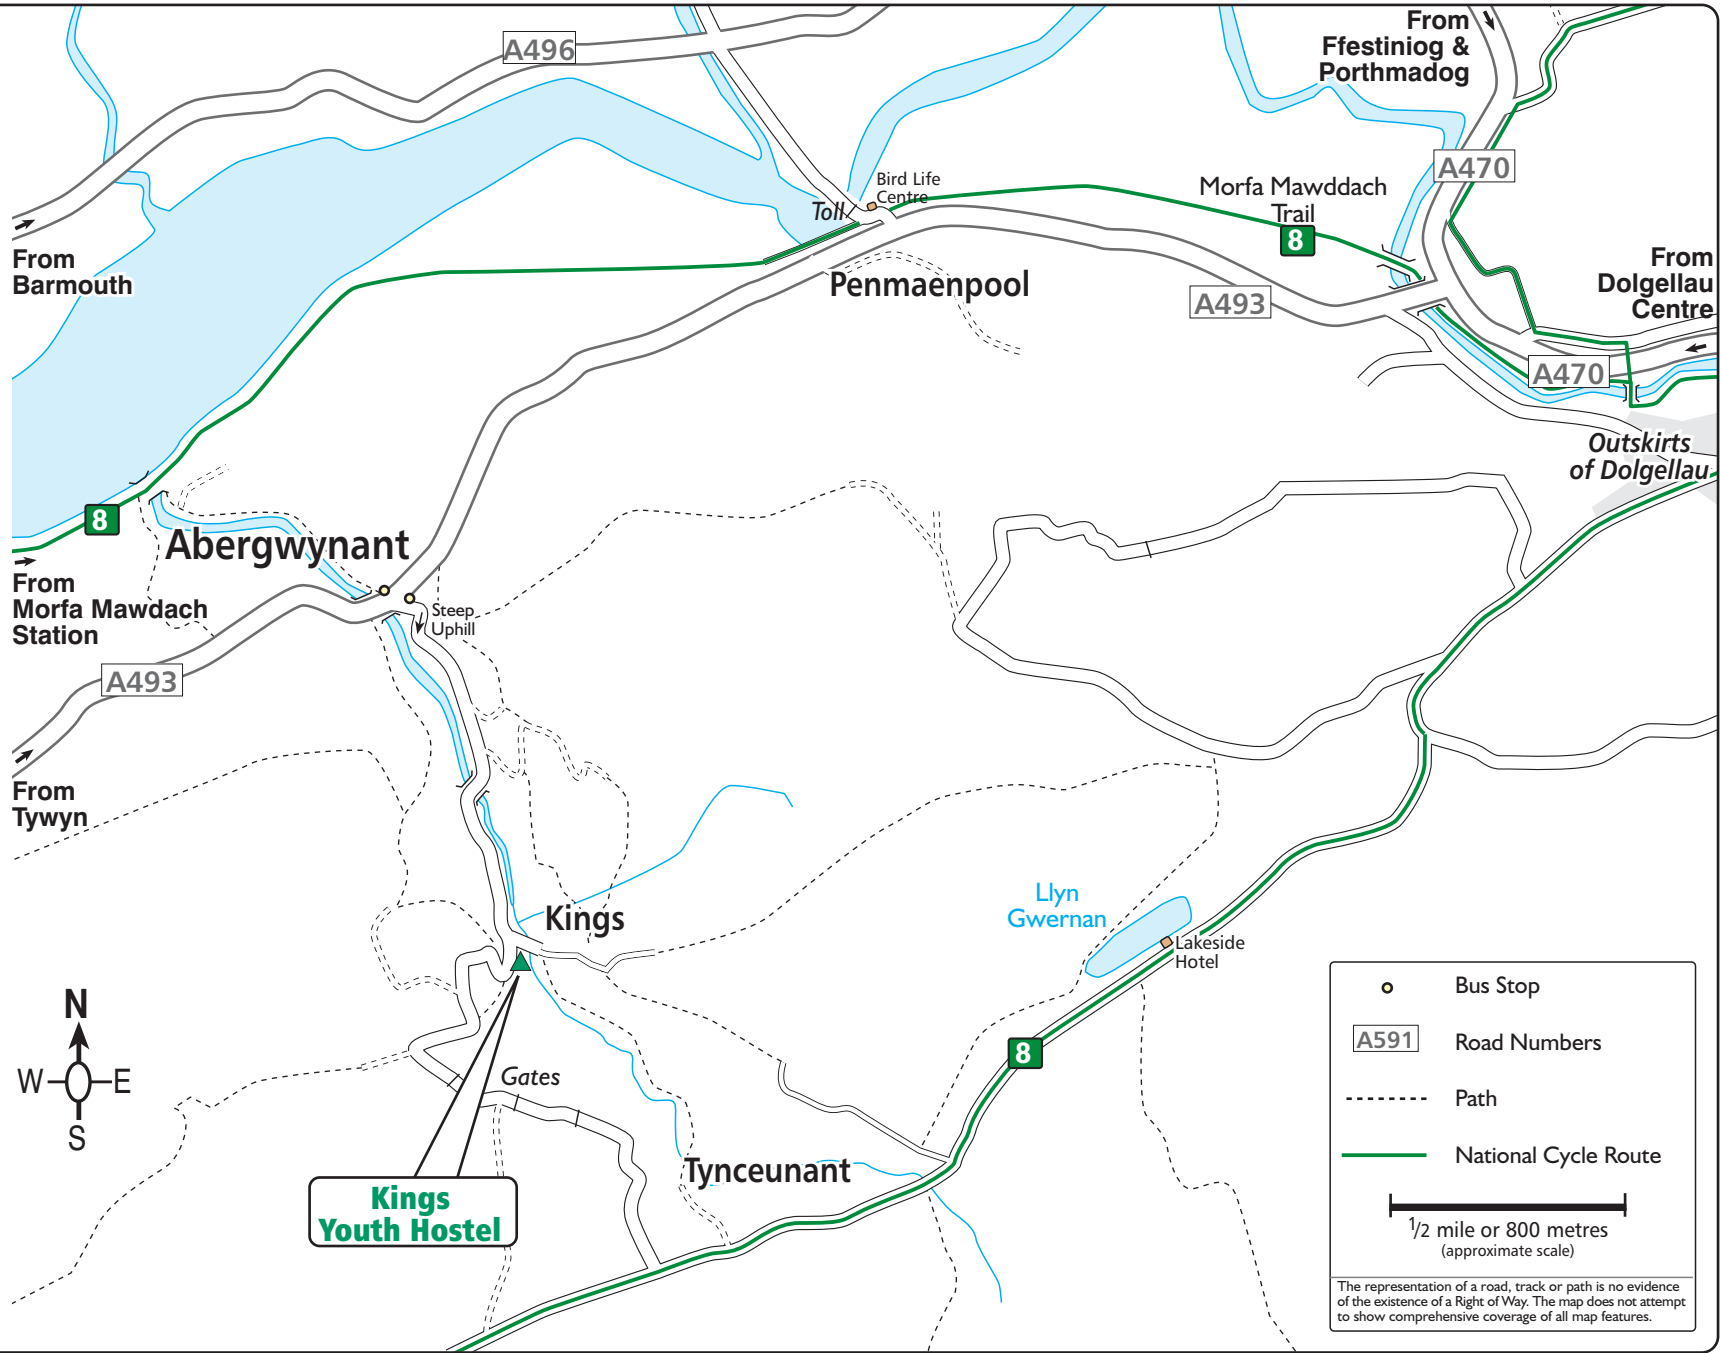

YHA Kings

Kings
Penmaenpool
Dolgellau
Gwynedd
LL40 ITB

Tel: 0870 770 5900

Also see:

Ordnance Survey
Explorer (orange)
Map: OL23

Landranger (pink)
Map: 124

YH Grid Reference:
683160

KILOMETRES

5

4

3

2

KILOMETRES

0

MILES

2

MILES

0

Whilst every effort has been made in the production of this map we can not warrant that the information is entirely error free and we do not accept responsibility for any loss or damage resulting from reliance on the information. The map is an aid to show where a Youth Hostel is located. For navigation please refer to the appropriate Ordnance Survey map. Map produced by Finders UK Limited (T. 01565 750049) for the YHA and is based upon the Ordnance Survey map with permission of H.M. Stationery Office ©Crown copyright 100037727.