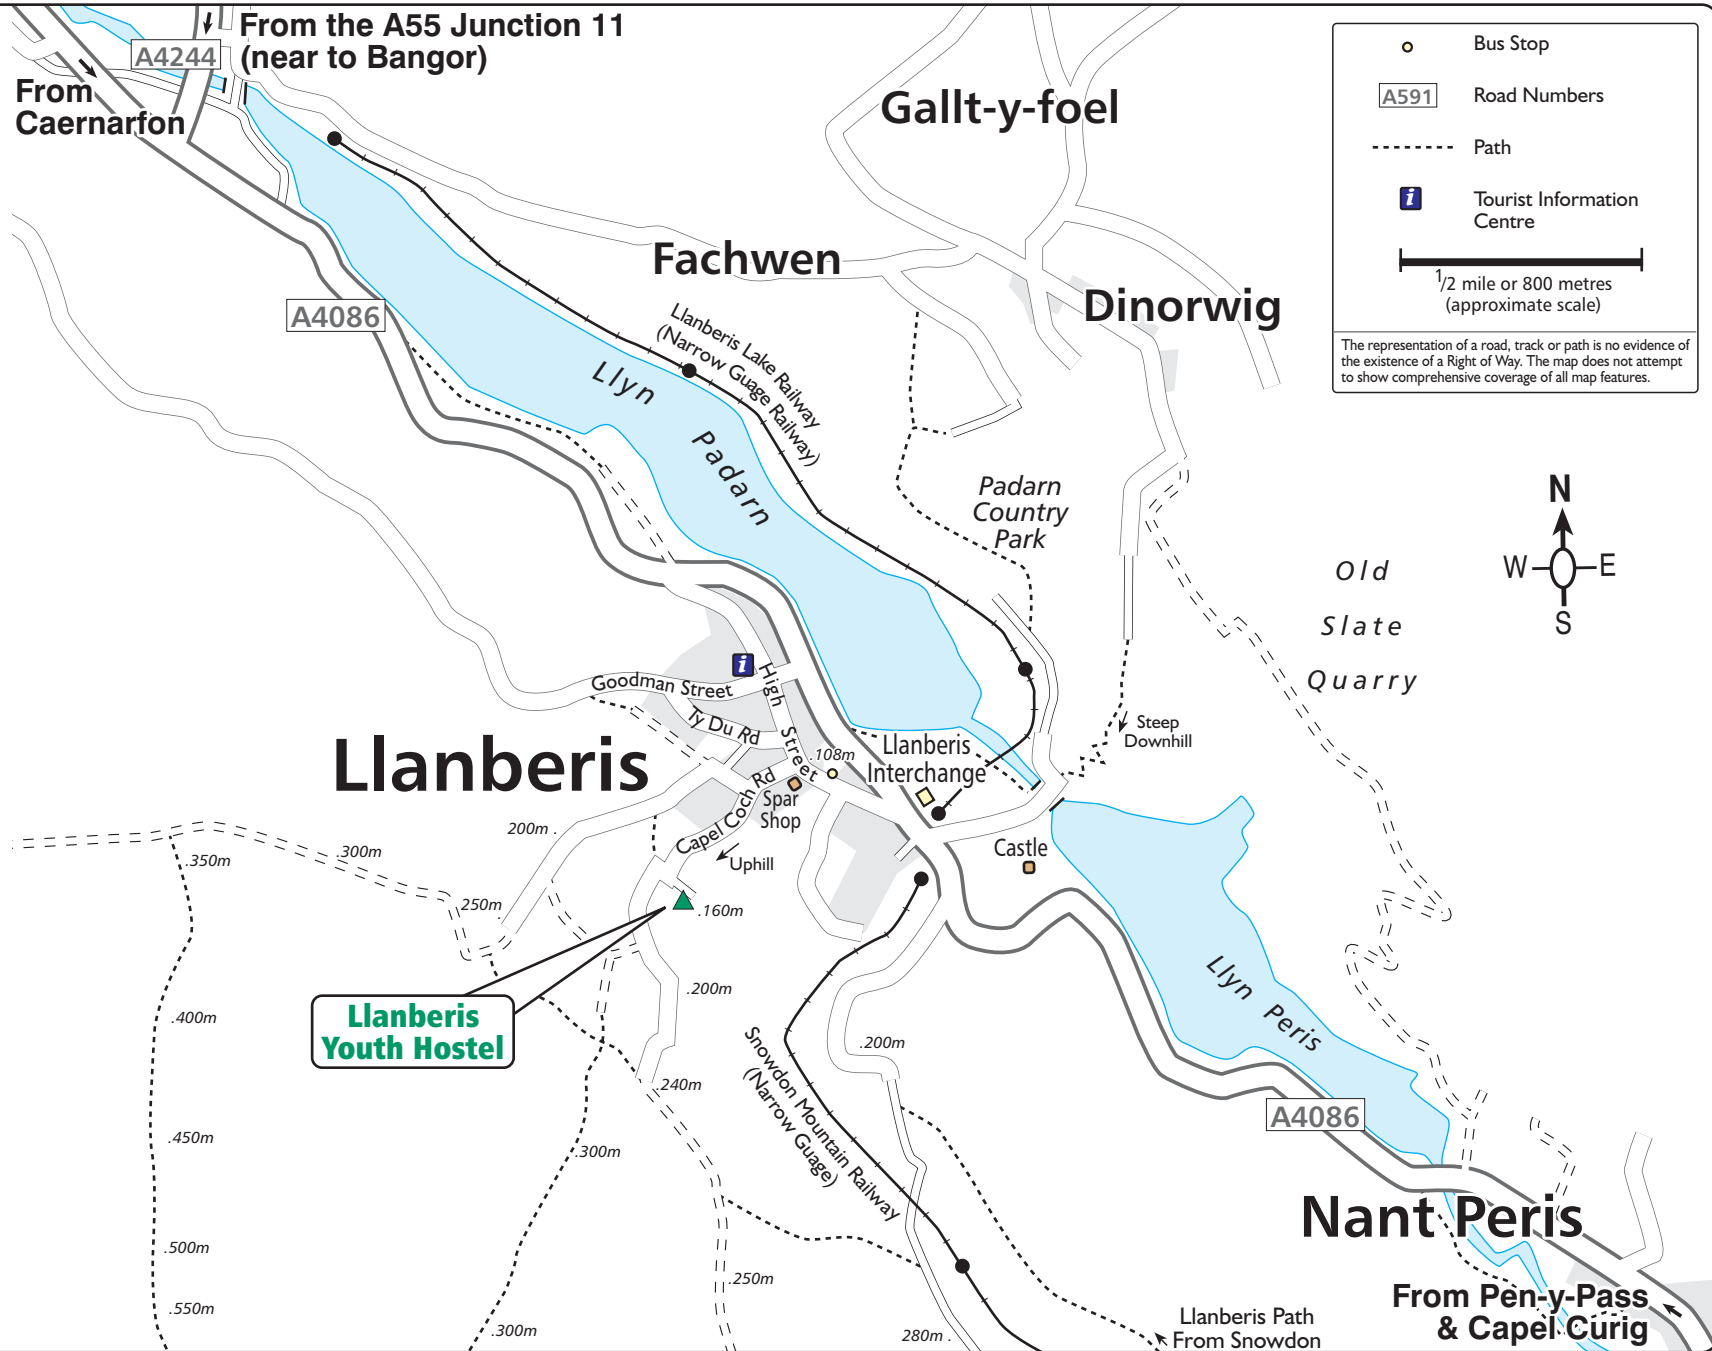

3

2

KILOMETRES 0

The representation of a road, track or path is no evidence of the existence of a Right of Way. The map does not attempt to show comprehensive coverage of all map features.

MILES 2

1

MILES 0

Whilst every effort has been made in the production of this map we can not warrant that the information is entirely error free and we do not accept responsibility for any loss or damage resulting from reliance on the information. The map is an aid to show where a Youth Hostel is located. For navigation please refer to the appropriate Ordnance Survey map. Map produced by Finders UK Limited (T. 01565 750049) for the YHA and is based upon the Ordnance Survey map with permission of H.M. Stationery Office ©Crown copyright 100037727.