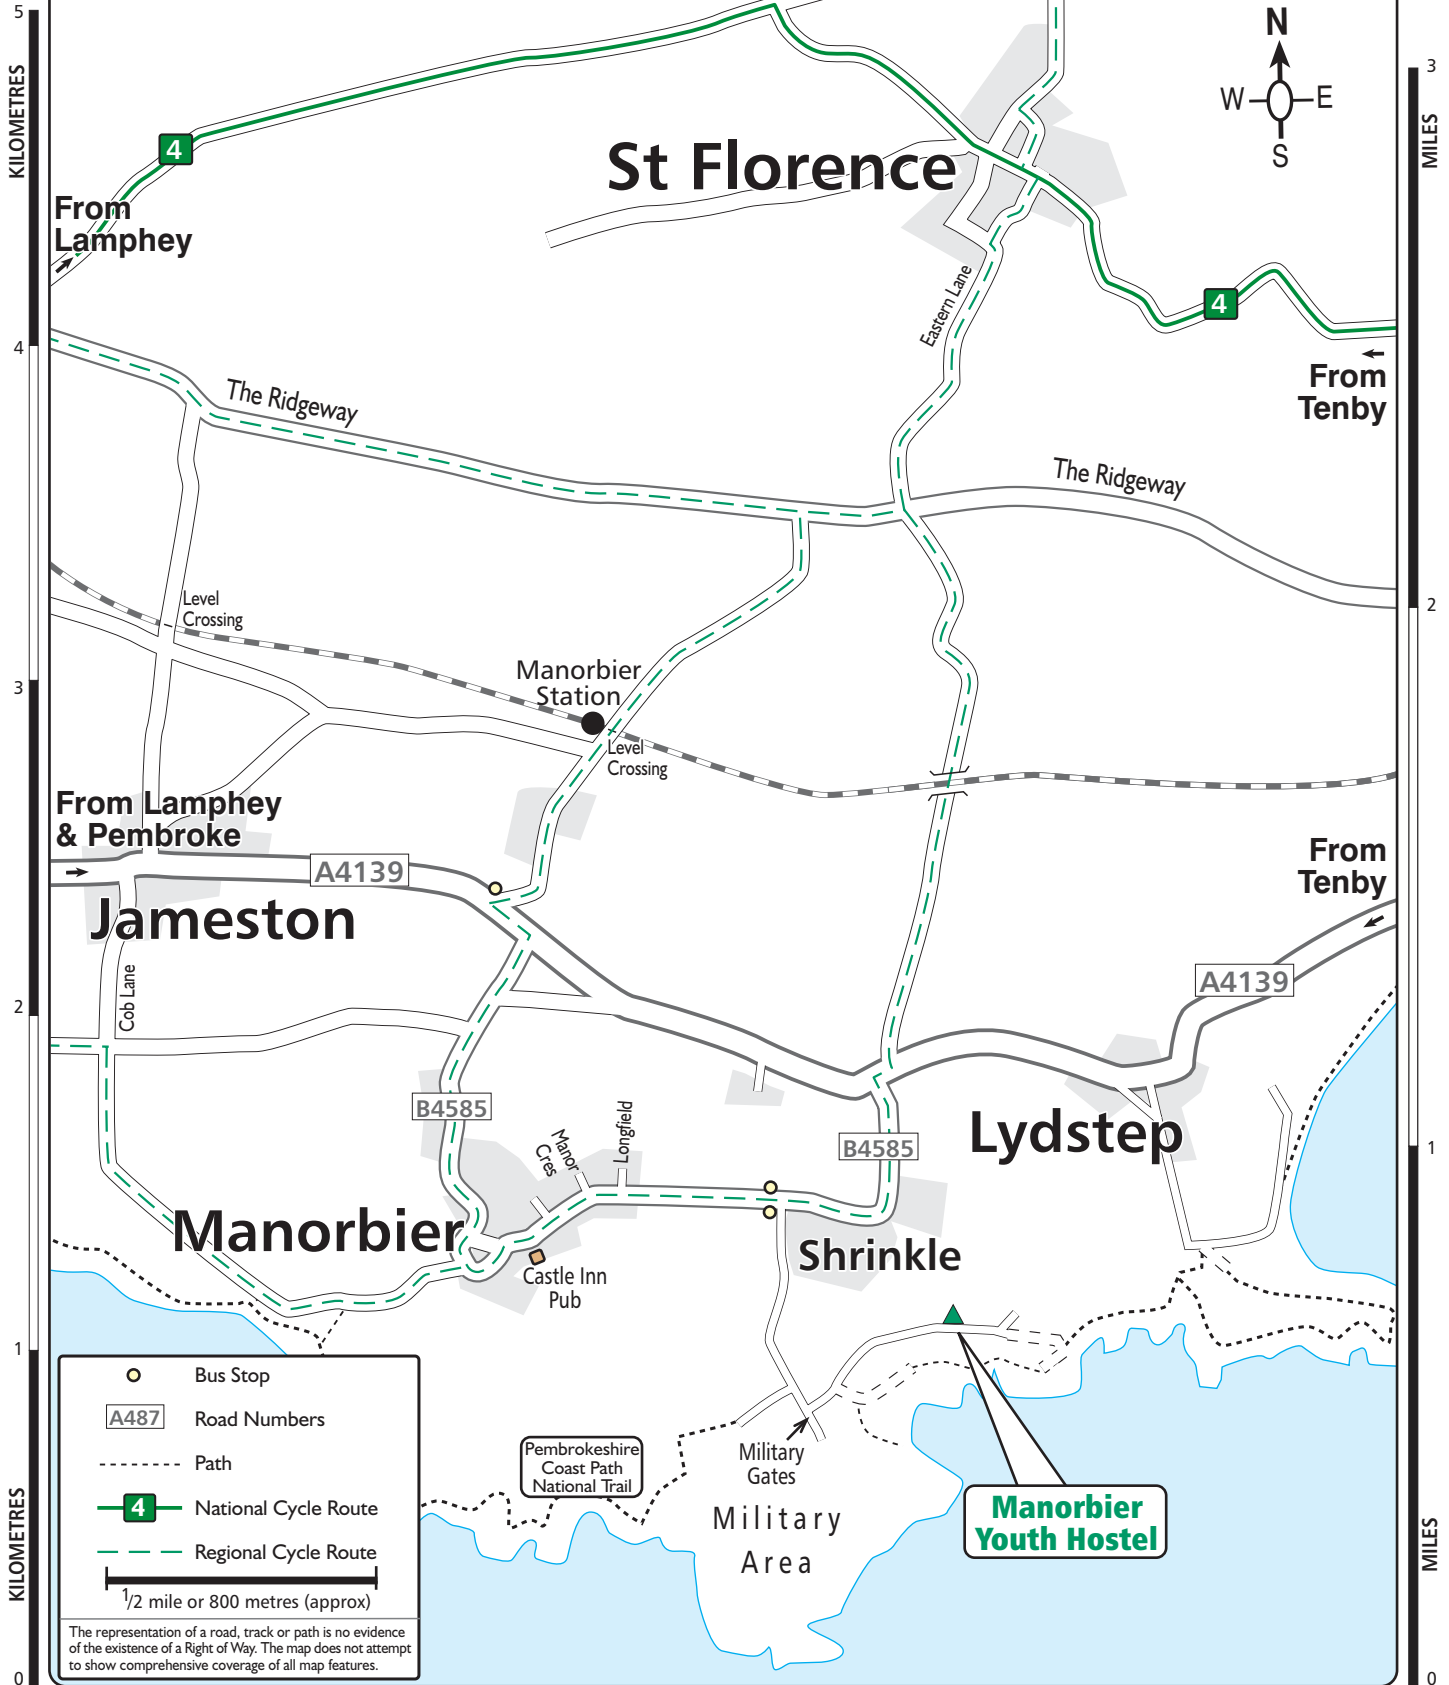

YHA Manorbier
 Manorbier, nr Tenby
 Pembrokeshire
 SA70 7TT
 Tel: 0870 770 5954

Also See: Ordnance Survey Explorer (orange) map OL36, Landranger (pink) map 158. YH Grid reference 080976.

	Bus Stop
	Road Numbers
	Path
	National Cycle Route
	Regional Cycle Route
 1/2 mile or 800 metres (approx)	
<small>The representation of a road, track or path is no evidence of the existence of a Right of Way. The map does not attempt to show comprehensive coverage of all map features.</small>	

Whilst every effort has been made in the production of this map we can not warrant that the information is entirely error free and we do not accept responsibility for any loss or damage resulting from reliance on the information. The map is an aid to show where a Youth Hostel is located. For navigation please refer to the appropriate Ordnance Survey map. Map produced by Finders UK Limited (T. 01565 750049) for the YHA and is based upon the Ordnance Survey map with permission of H.M. Stationery Office © Crown copyright 100037727.