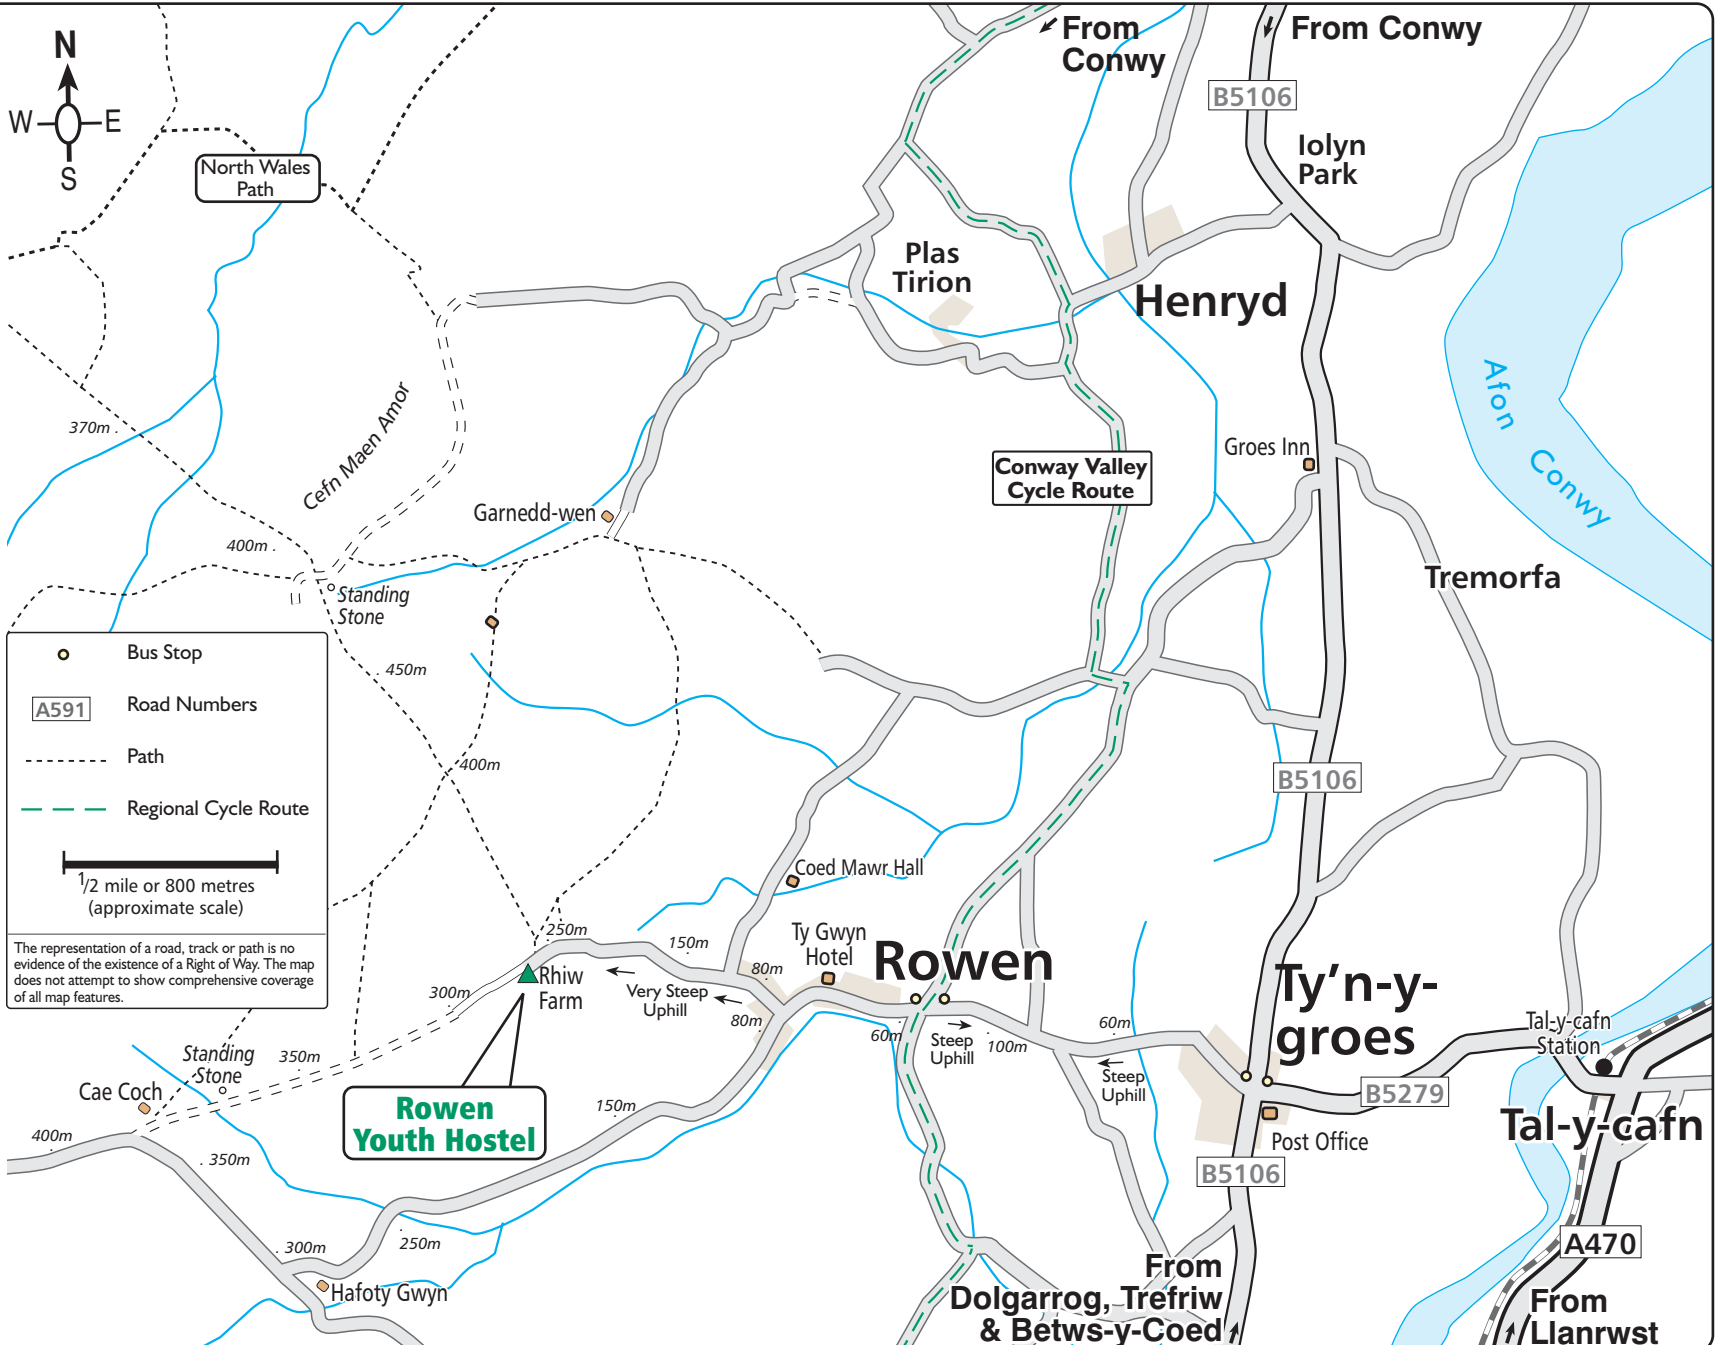

#### Also See:

Ordnance Survey  
Explorer (orange)  
Map: OL17

Landranger (pink)  
Map: 115

YH Grid Reference:  
747721

	Bus Stop
	Road Numbers
	Path
	Regional Cycle Route

The representation of a road, track or path is no evidence of the existence of a Right of Way. The map does not attempt to show comprehensive coverage of all map features.

**Rowen Youth Hostel**

5  
4  
3  
2  
1  
0

KILOMETRES

0  
1  
2  
3  
4  
5

3  
2  
1  
0

0  
1  
2  
3

MILES

MILES

Whilst every effort has been made in the production of this map we can not warrant that the information is entirely error free and we do not accept responsibility for any loss or damage resulting from reliance on the information. The map is an aid to show where a Youth Hostel is located. For navigation please refer to the appropriate Ordnance Survey map. Map produced by Finders UK Limited (T. 01565 750049) for the YHA and is based upon the Ordnance Survey map with permission of H.M. Stationery Office ©Crown copyright 100037727.