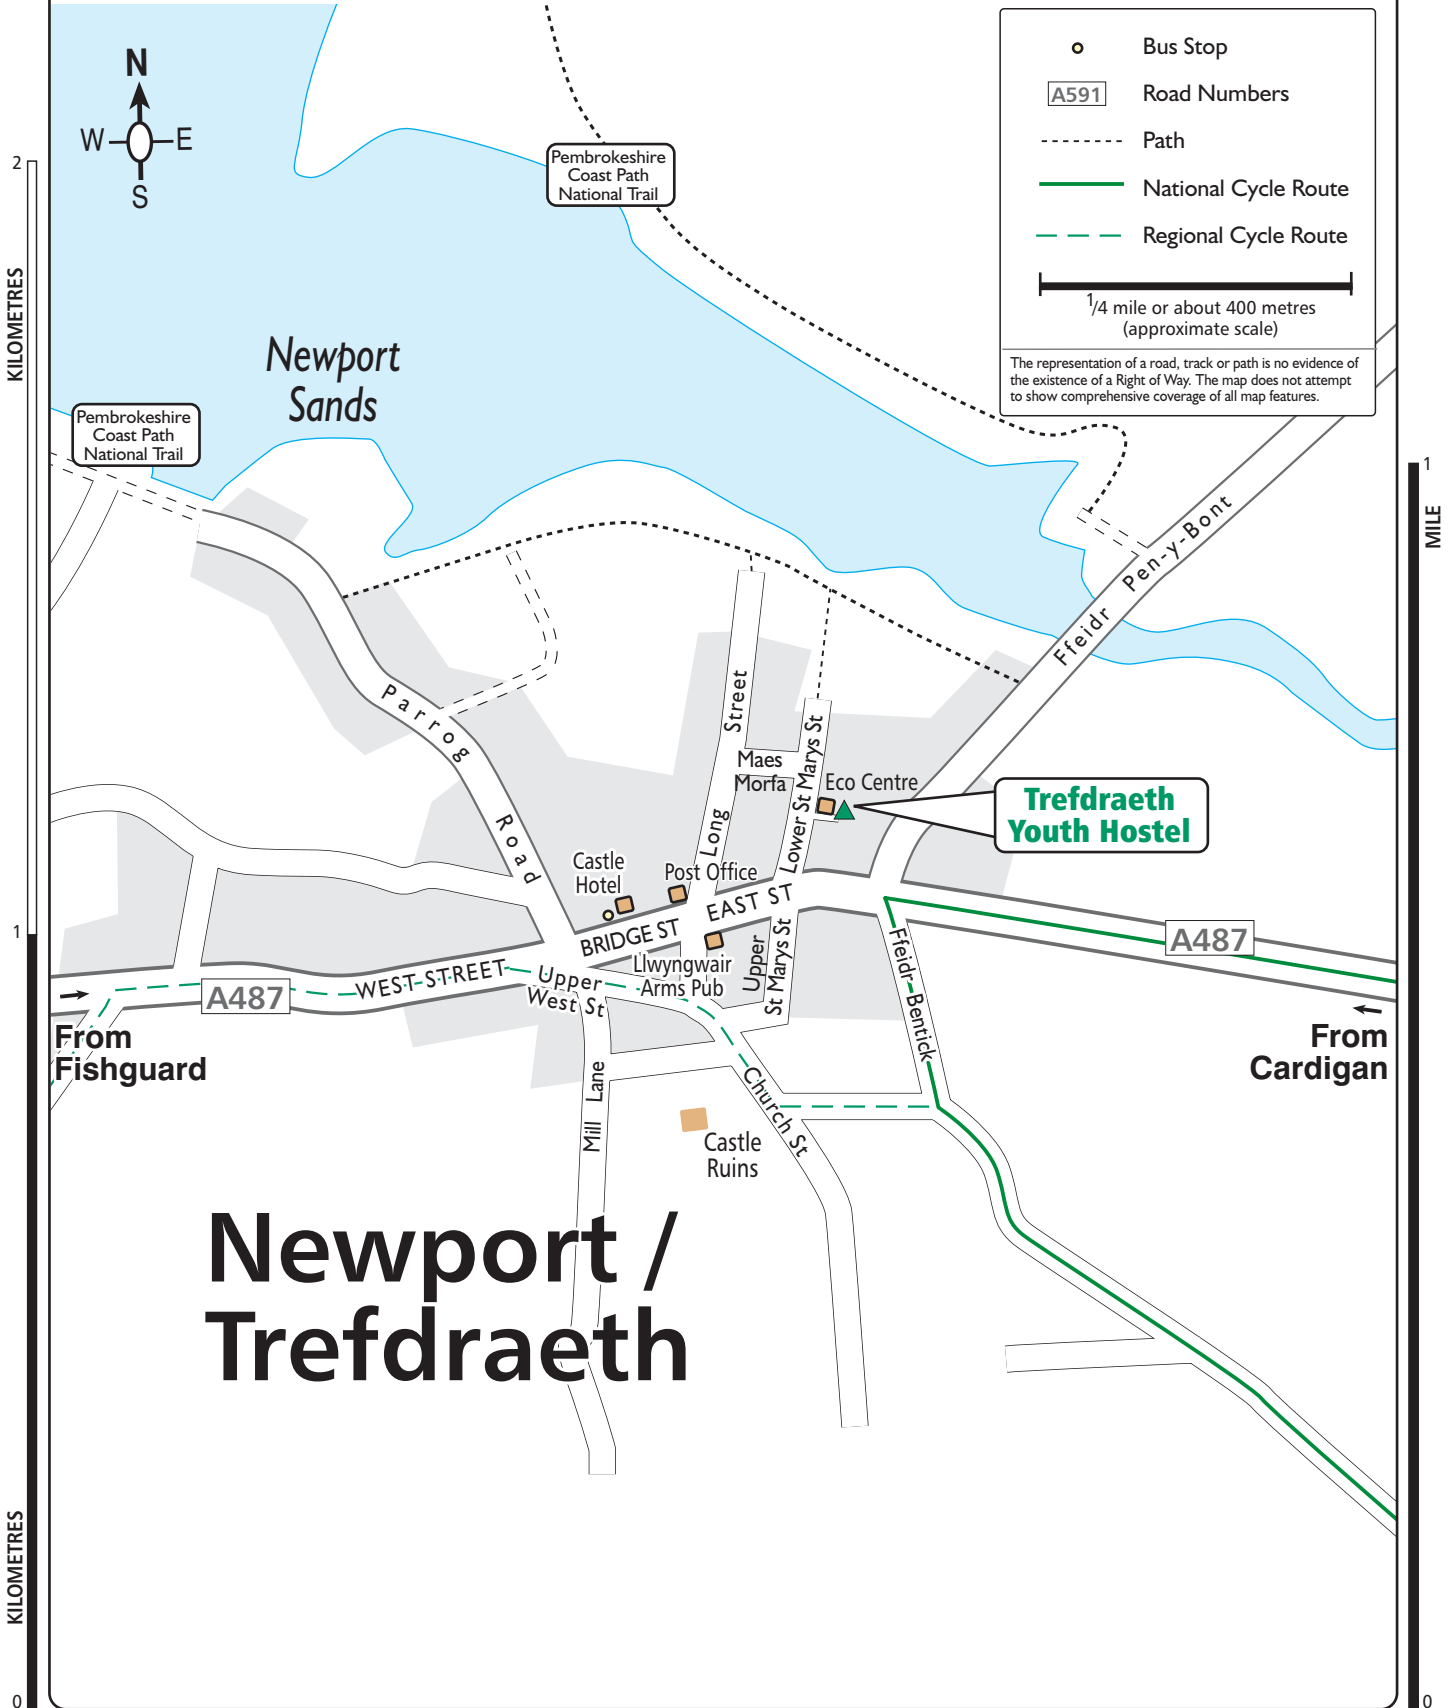

**YHA Trefdraeth**  
 Lower St Mary Street  
 Newport  
 Pembrokeshire SA42 0TS  
 Tel: 0870 770 6072

Also See: Ordnance Survey Explorer (orange) map OL35, Landranger (pink) map 145. YH Grid reference 058093.

# Newport / Trefdraeth

Whilst every effort has been made in the production of this map we can not warrant that the information is entirely error free and we do not accept responsibility for any loss or damage resulting from reliance on the information. The map is an aid to show where a Youth Hostel is located. For navigation please refer to the appropriate Ordnance Survey map. Map produced by Finders UK Limited (T. 01565 750049) for the YHA and is based upon the Ordnance Survey map with permission of H.M. Stationery Office © Crown copyright 100037727.