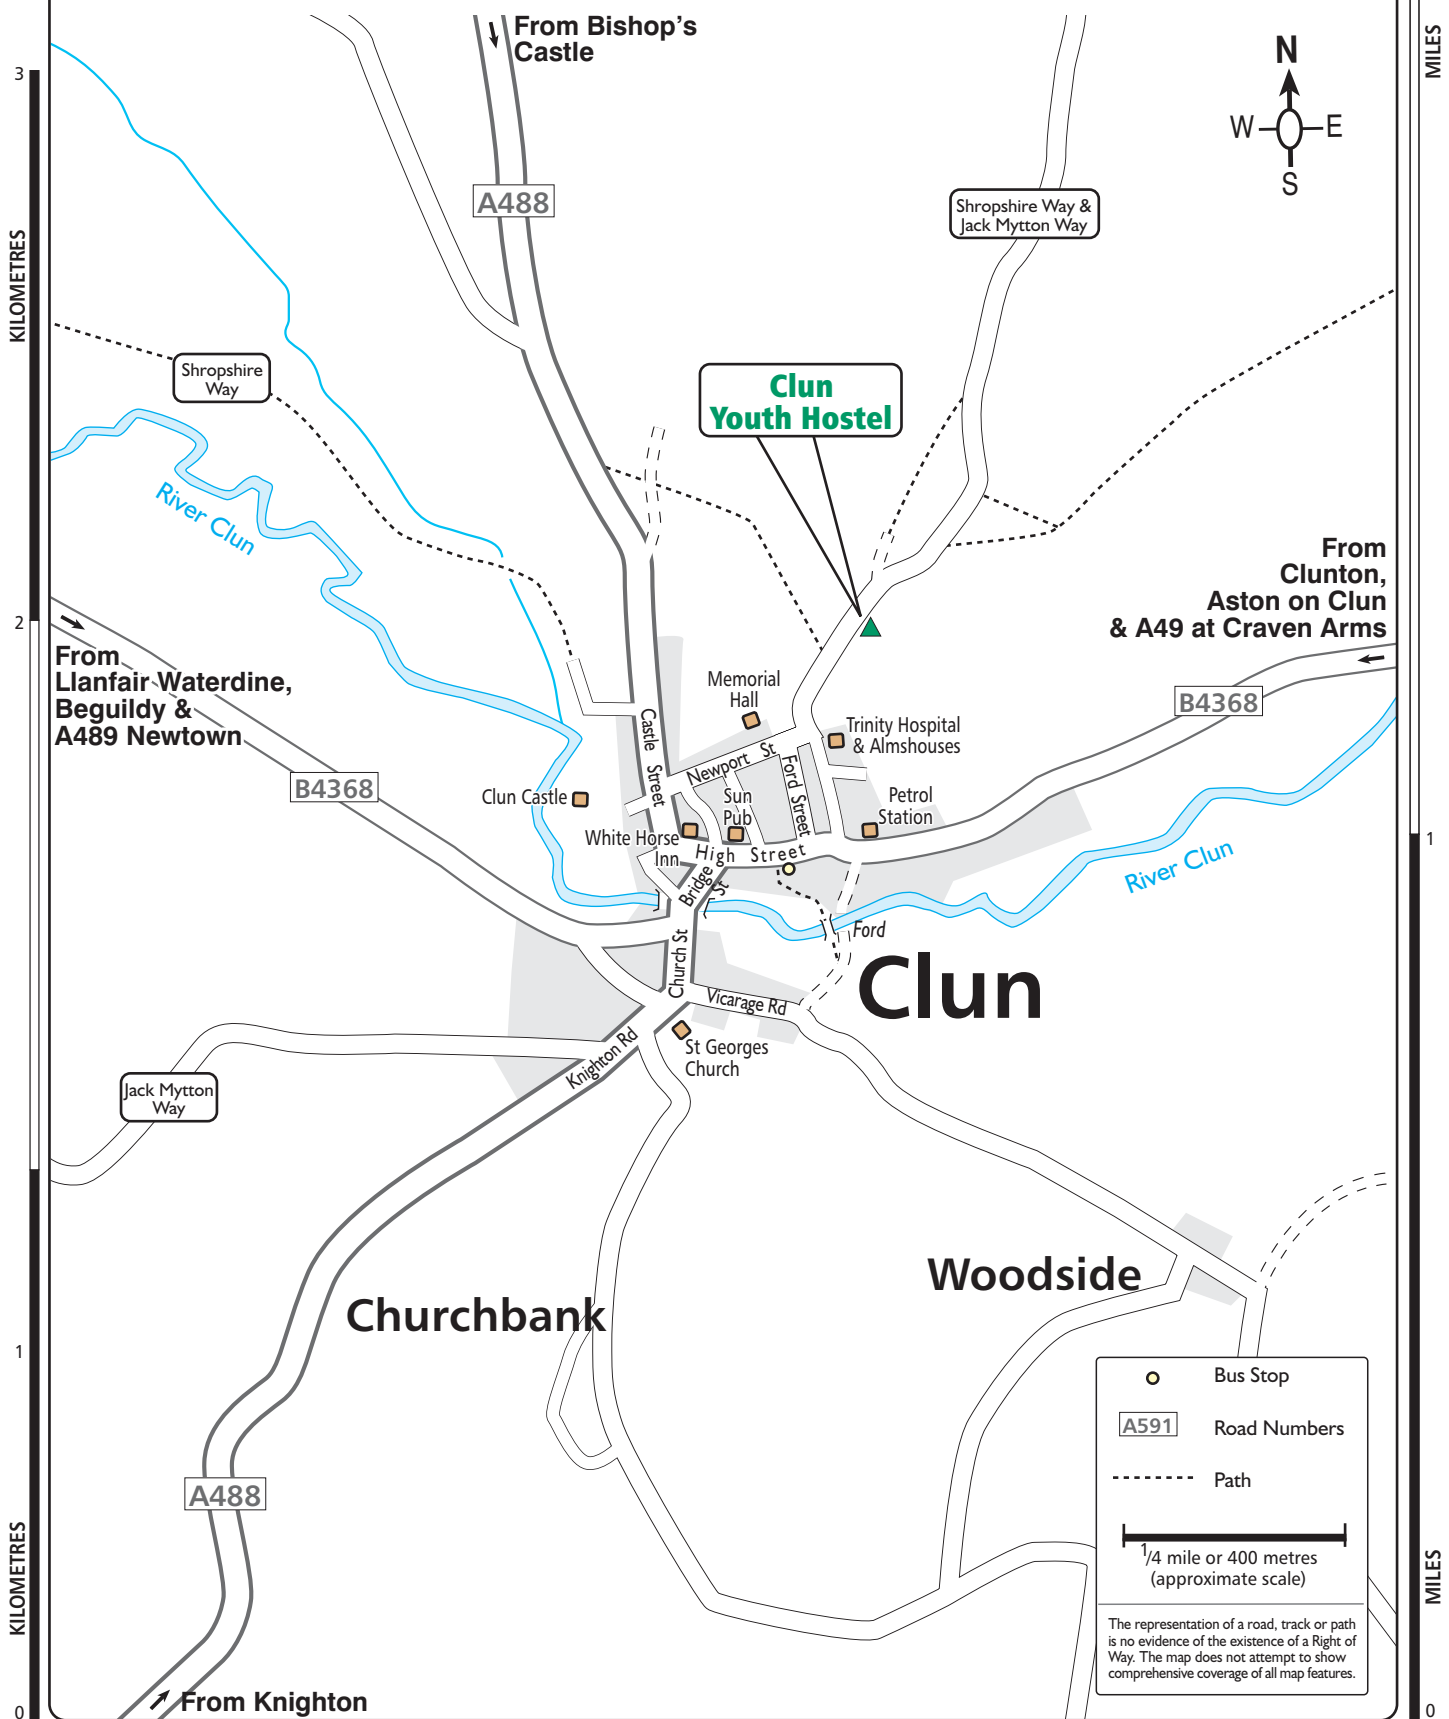

YHA Clun Mill
 The Mill
 Clun, Craven Arms
 Shropshire SY7 8NY
 Tel: 01588 640582

o Welshpool o Shrewsbury
 Bishop's Castle Bridgnorth
 Clun ▲ o Craven Arms
 Knightono o Ludlow

0 20 miles
 0 20 km

Also See: Ordnance Survey Explorer (orange) map 201, Landranger (pink) map 137. YH Grid reference 304813.

Whilst every effort has been made in the production of this map we can not warrant that the information is entirely error free and we do not accept responsibility for any loss or damage resulting from reliance on the information. The map is an aid to show where a Youth Hostel is located. For navigation please refer to the appropriate Ordnance Survey map. Map produced by Finders UK Limited (T. 01565 750049) for the YHA and is based upon the Ordnance Survey map with permission of H.M. Stationery Office © Crown copyright 100037727.