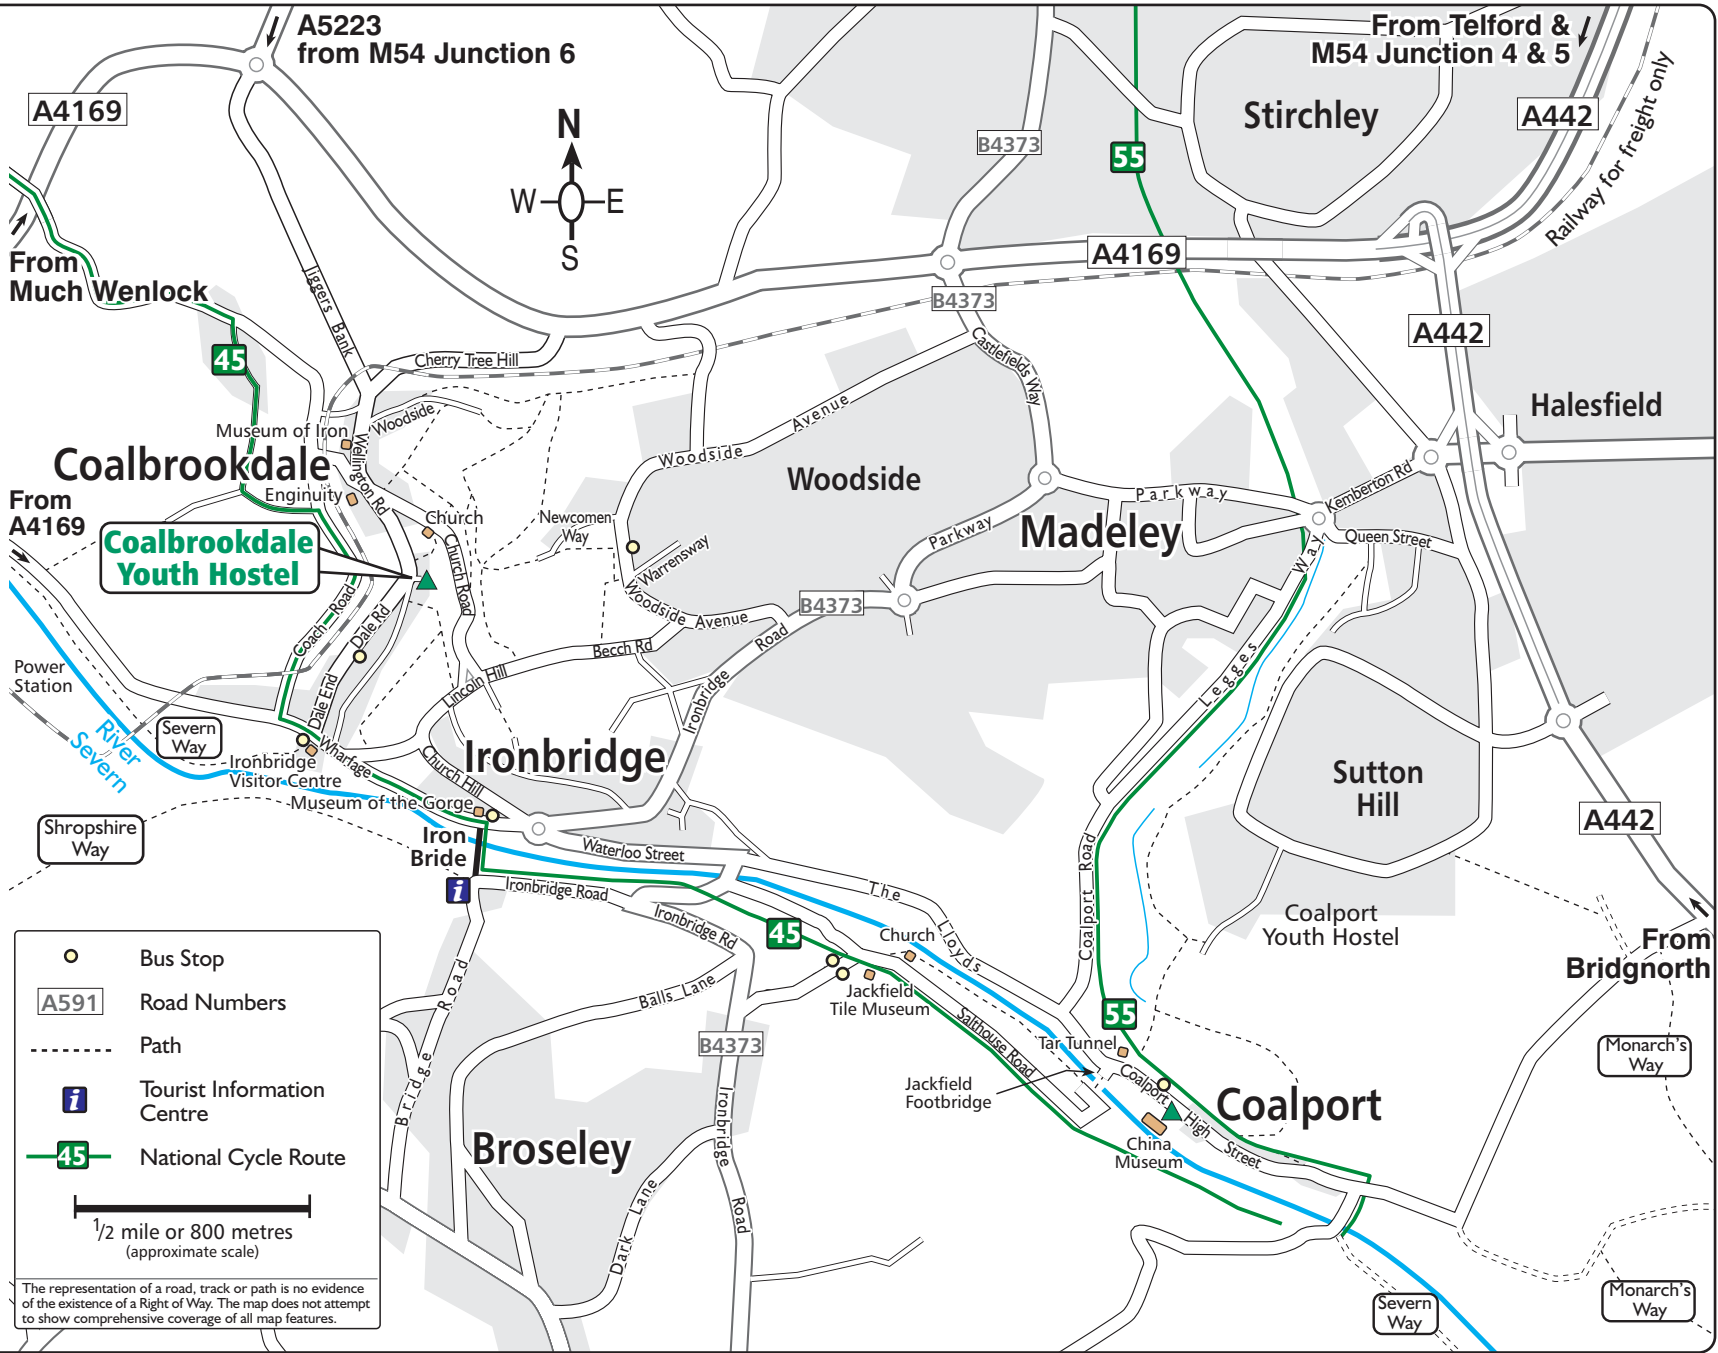

# YHA Coalbrookdale

Paradise  
Coalbrookdale  
Shropshire  
TF8 7NR

Tel: 0870 770 5882

Please note that the above is not a postal address.

Also see:

Ordnance Survey Explorer (orange)  
Map: 242

Landranger (pink)  
Map: 127

YH Grid Reference:  
670043

- Bus Stop
- Road Numbers
- Path
- Tourist Information Centre
- National Cycle Route

1/2 mile or 800 metres (approximate scale)

The representation of a road, track or path is no evidence of the existence of a Right of Way. The map does not attempt to show comprehensive coverage of all map features.

KILOMETRES

KILOMETRES

MILES

MILES

Whilst every effort has been made in the production of this map we can not warrant that the information is entirely error free and we do not accept responsibility for any loss or damage resulting from reliance on the information. The map is an aid to show where a Youth Hostel is located. For navigation please refer to the appropriate Ordnance Survey map. Map produced by Finders UK Limited (T. 01565 750049) for the YHA and is based upon the Ordnance Survey map with permission of H.M. Stationery Office © Crown copyright 100037727.