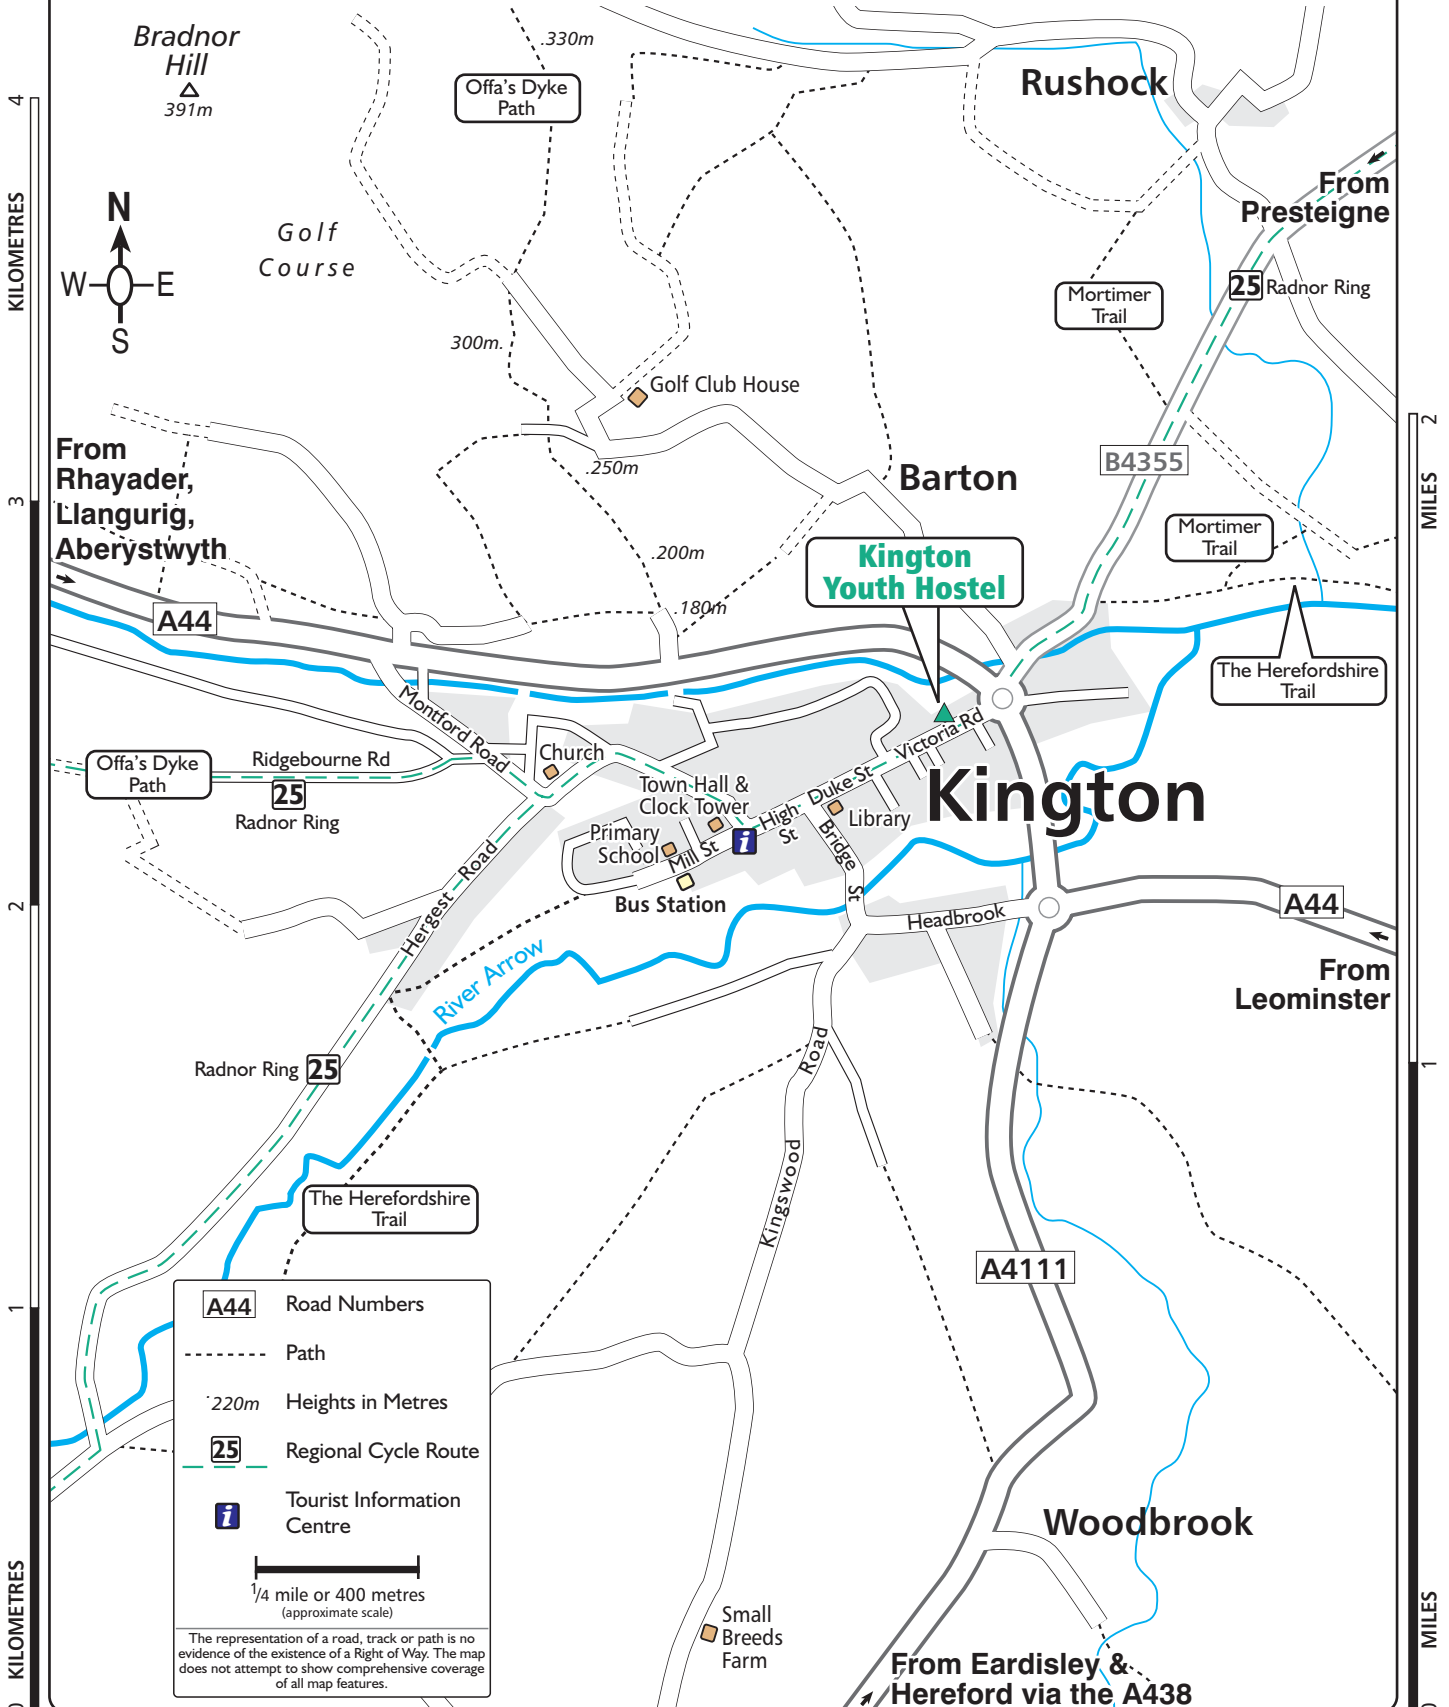

YHA Kington
 Victoria Road
 Kington
 Herefordshire HR5 3BX
 Tel: 0870 770 6128

Also see: Ordnance Survey Explorer (orange) map 201. Landranger (pink) map 148. YH Grid reference 300568

A44	Road Numbers
---	Path
220m	Heights in Metres
25	Regional Cycle Route
i	Tourist Information Centre
<small>The representation of a road, track or path is no evidence of the existence of a Right of Way. The map does not attempt to show comprehensive coverage of all map features.</small>	

Whilst every effort has been made in the production of this map we can not warrant that the information is entirely error free and we do not accept responsibility for any loss or damage resulting from reliance on the information. The map is an aid to show where a Youth Hostel is located. For navigation please refer to the appropriate Ordnance Survey map. Map produced by Finders UK Limited (T. 01565 750049) for the YHA and is based upon the Ordnance Survey map with permission of H.M. Stationery Office © Crown copyright 100037727.