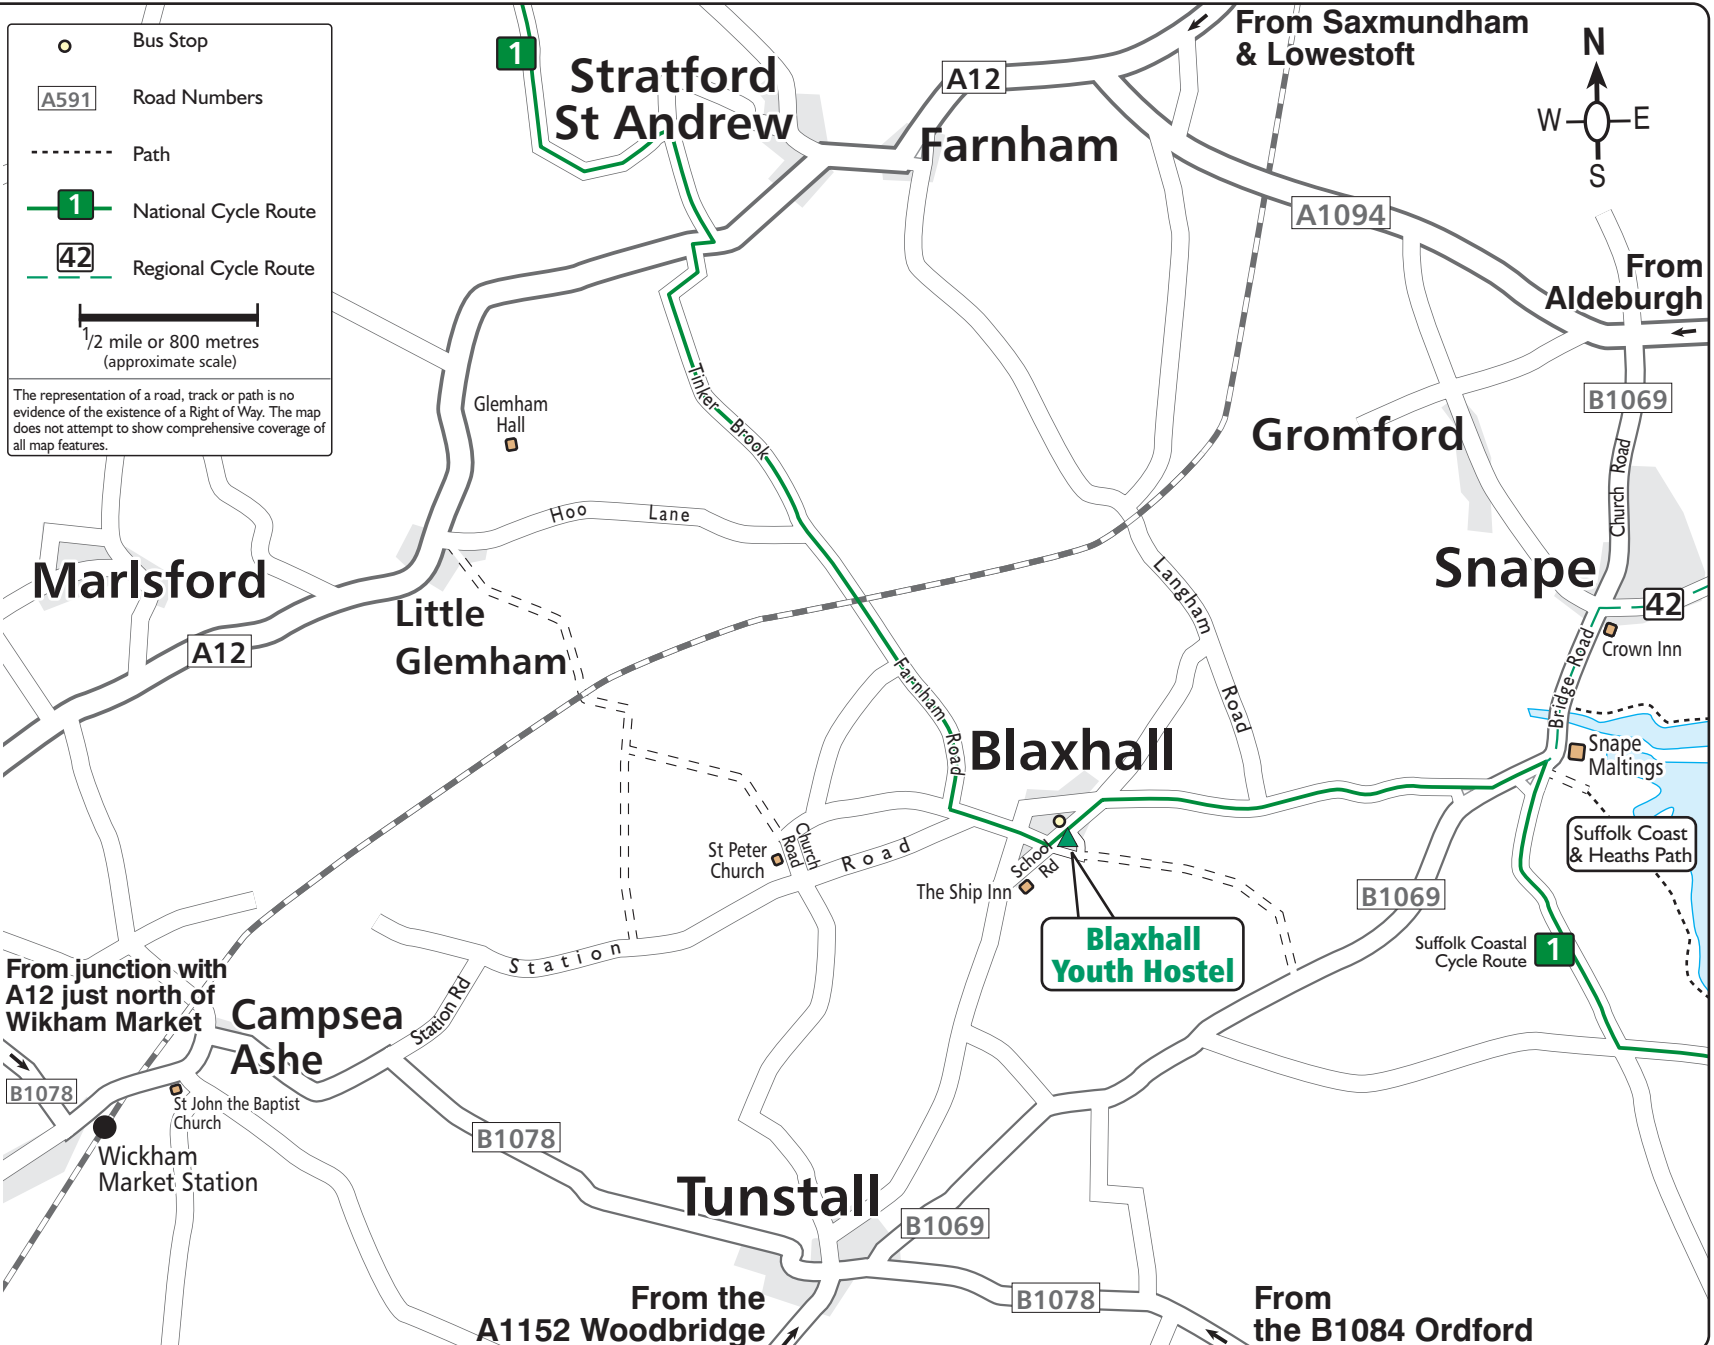

0 1 2 3
MILES

Whilst every effort has been made in the production of this map we can not warrant that the information is entirely error free and we do not accept responsibility for any loss or damage resulting from reliance on the information. The map is an aid to show where a Youth Hostel is located. For navigation please refer to the appropriate Ordnance Survey map. Map produced by Finders UK Limited (T. 01565 750049) for the YHA and is based upon the Ordnance Survey map with permission of H.M. Stationery Office ©Crown copyright 100037727.