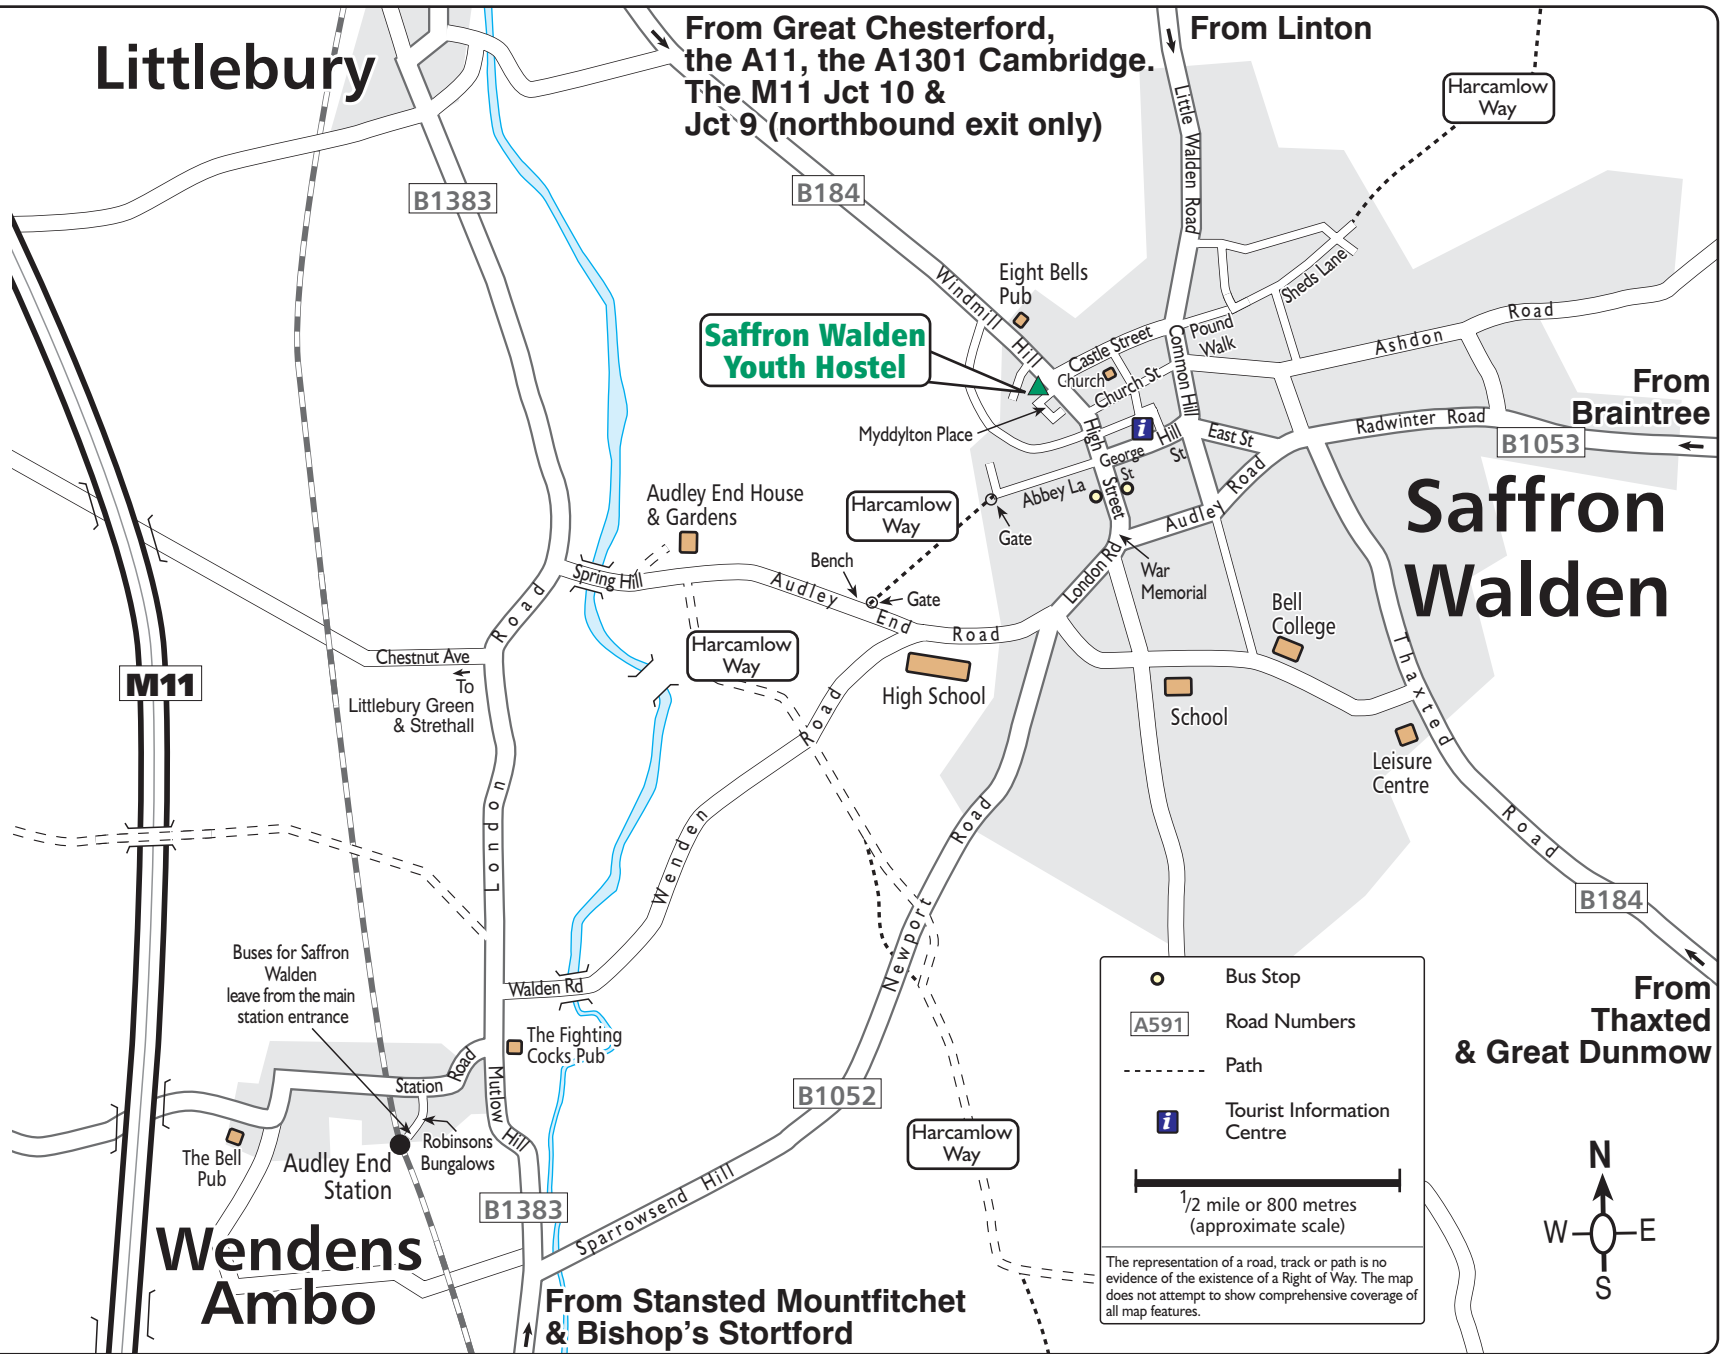

0  
1  
2  
3  
4  
KILOMETRES

0  
1  
2  
KILOMETRES

0  
1  
2  
MILES

0  
1  
2  
MILES

Whilst every effort has been made in the production of this map we can not warrant that the information is entirely error free and we do not accept responsibility for any loss or damage resulting from reliance on the information. The map is an aid to show where a Youth Hostel is located. For navigation please refer to the appropriate Ordnance Survey map. Map produced by Finders UK Limited (T. 01565 750049) for the YHA and is based upon the Ordnance Survey map with permission of H.M. Stationery Office © Crown copyright 100037727.