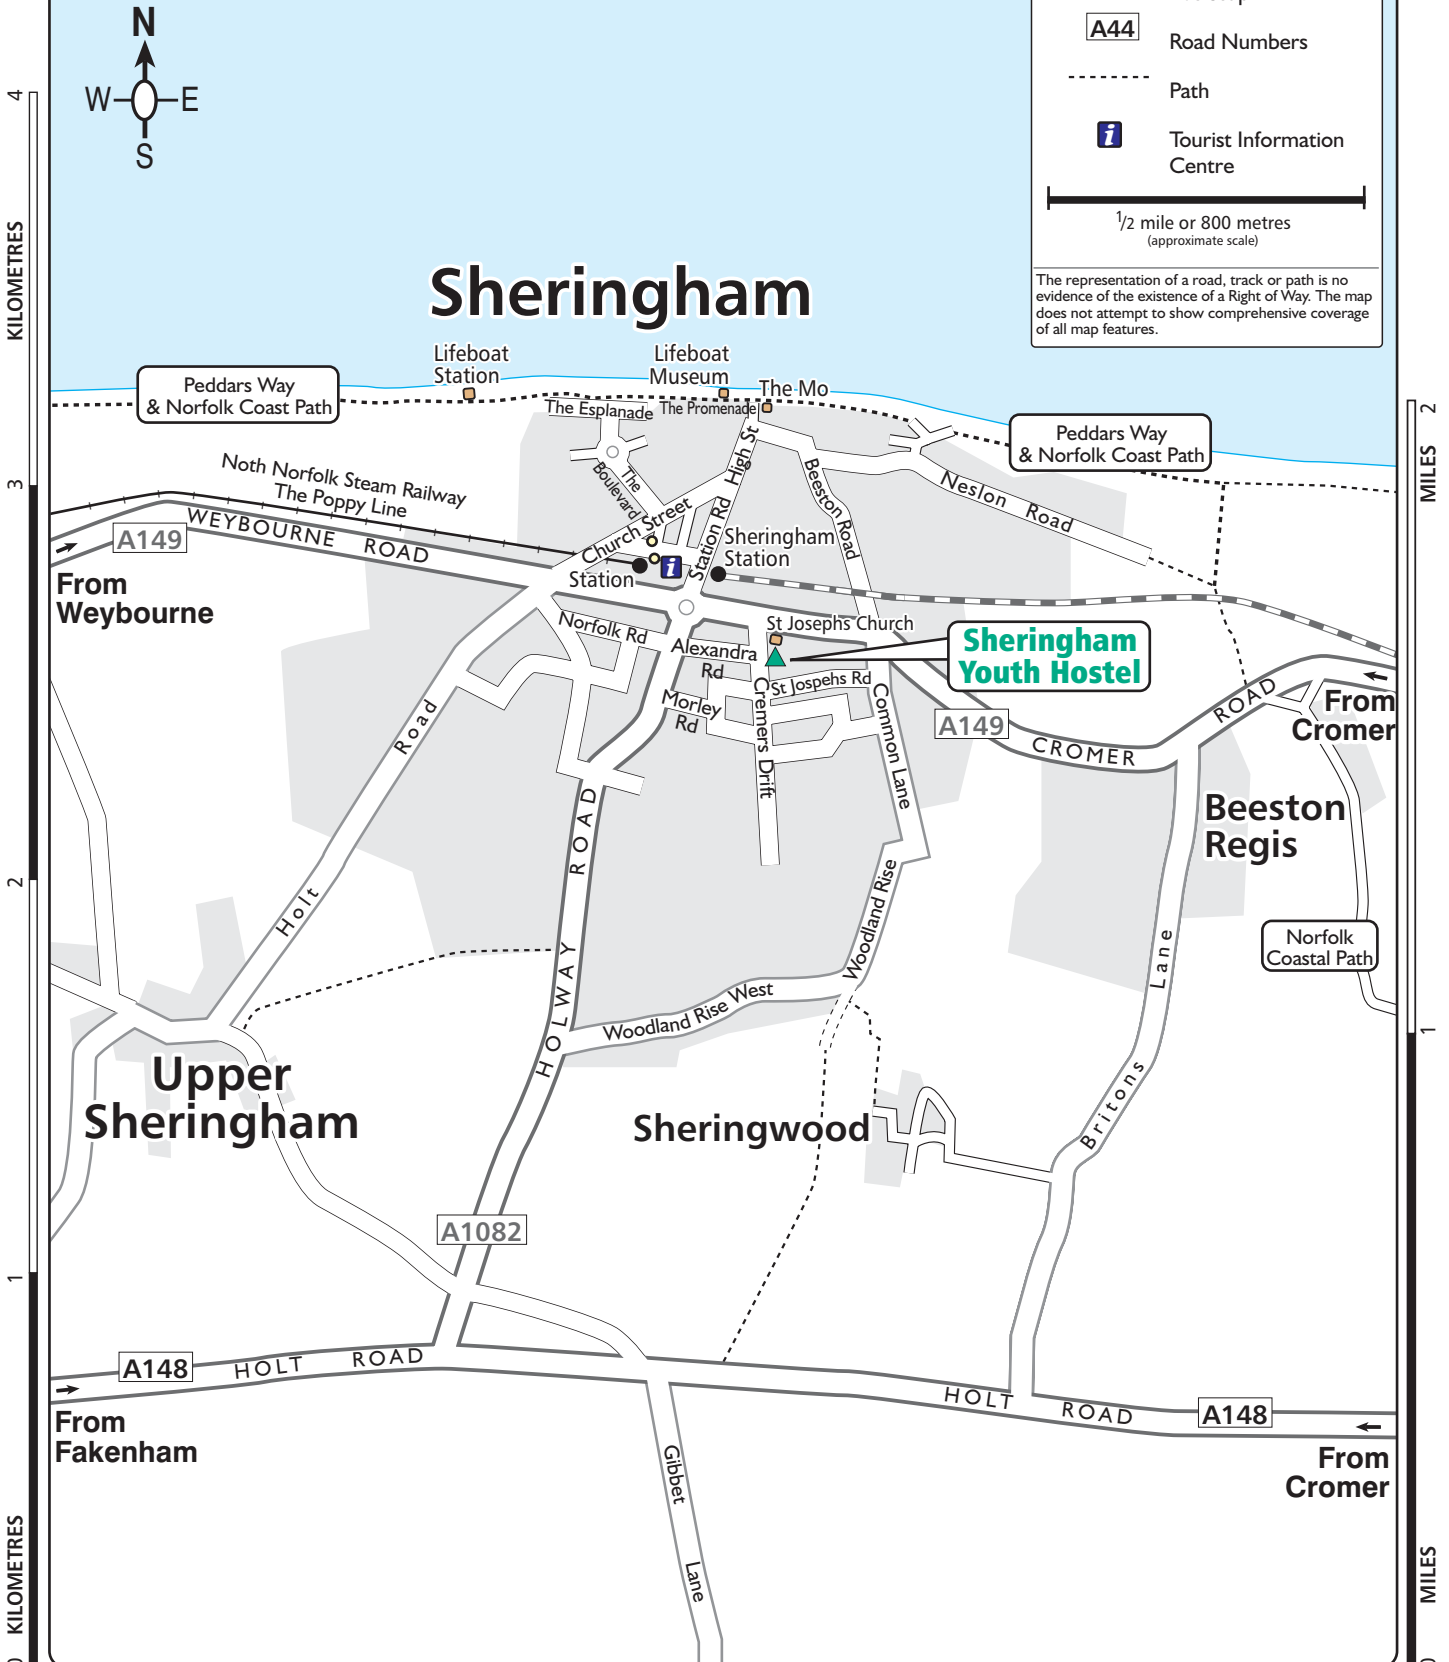

YHA Sheringham
 1 Cremer's Drift
 Sheringham
 Norfolk NR26 8HX
 Tel: 0870 770 6024

Also See: Ordnance Survey Explorer (orange) map 252. Landranger (pink) map 133. YH Grid reference 160428.

Whilst every effort has been made in the production of this map we can not warrant that the information is entirely error free and we do not accept responsibility for any loss or damage resulting from reliance on the information. The map is an aid to show where a Youth Hostel is located. For navigation please refer to the appropriate Ordnance Survey map. Map produced by Finders UK Limited (T. 01565 750049) for the YHA and is based upon the Ordnance Survey map with permission of H.M. Stationery Office ©Crown copyright 100037727.