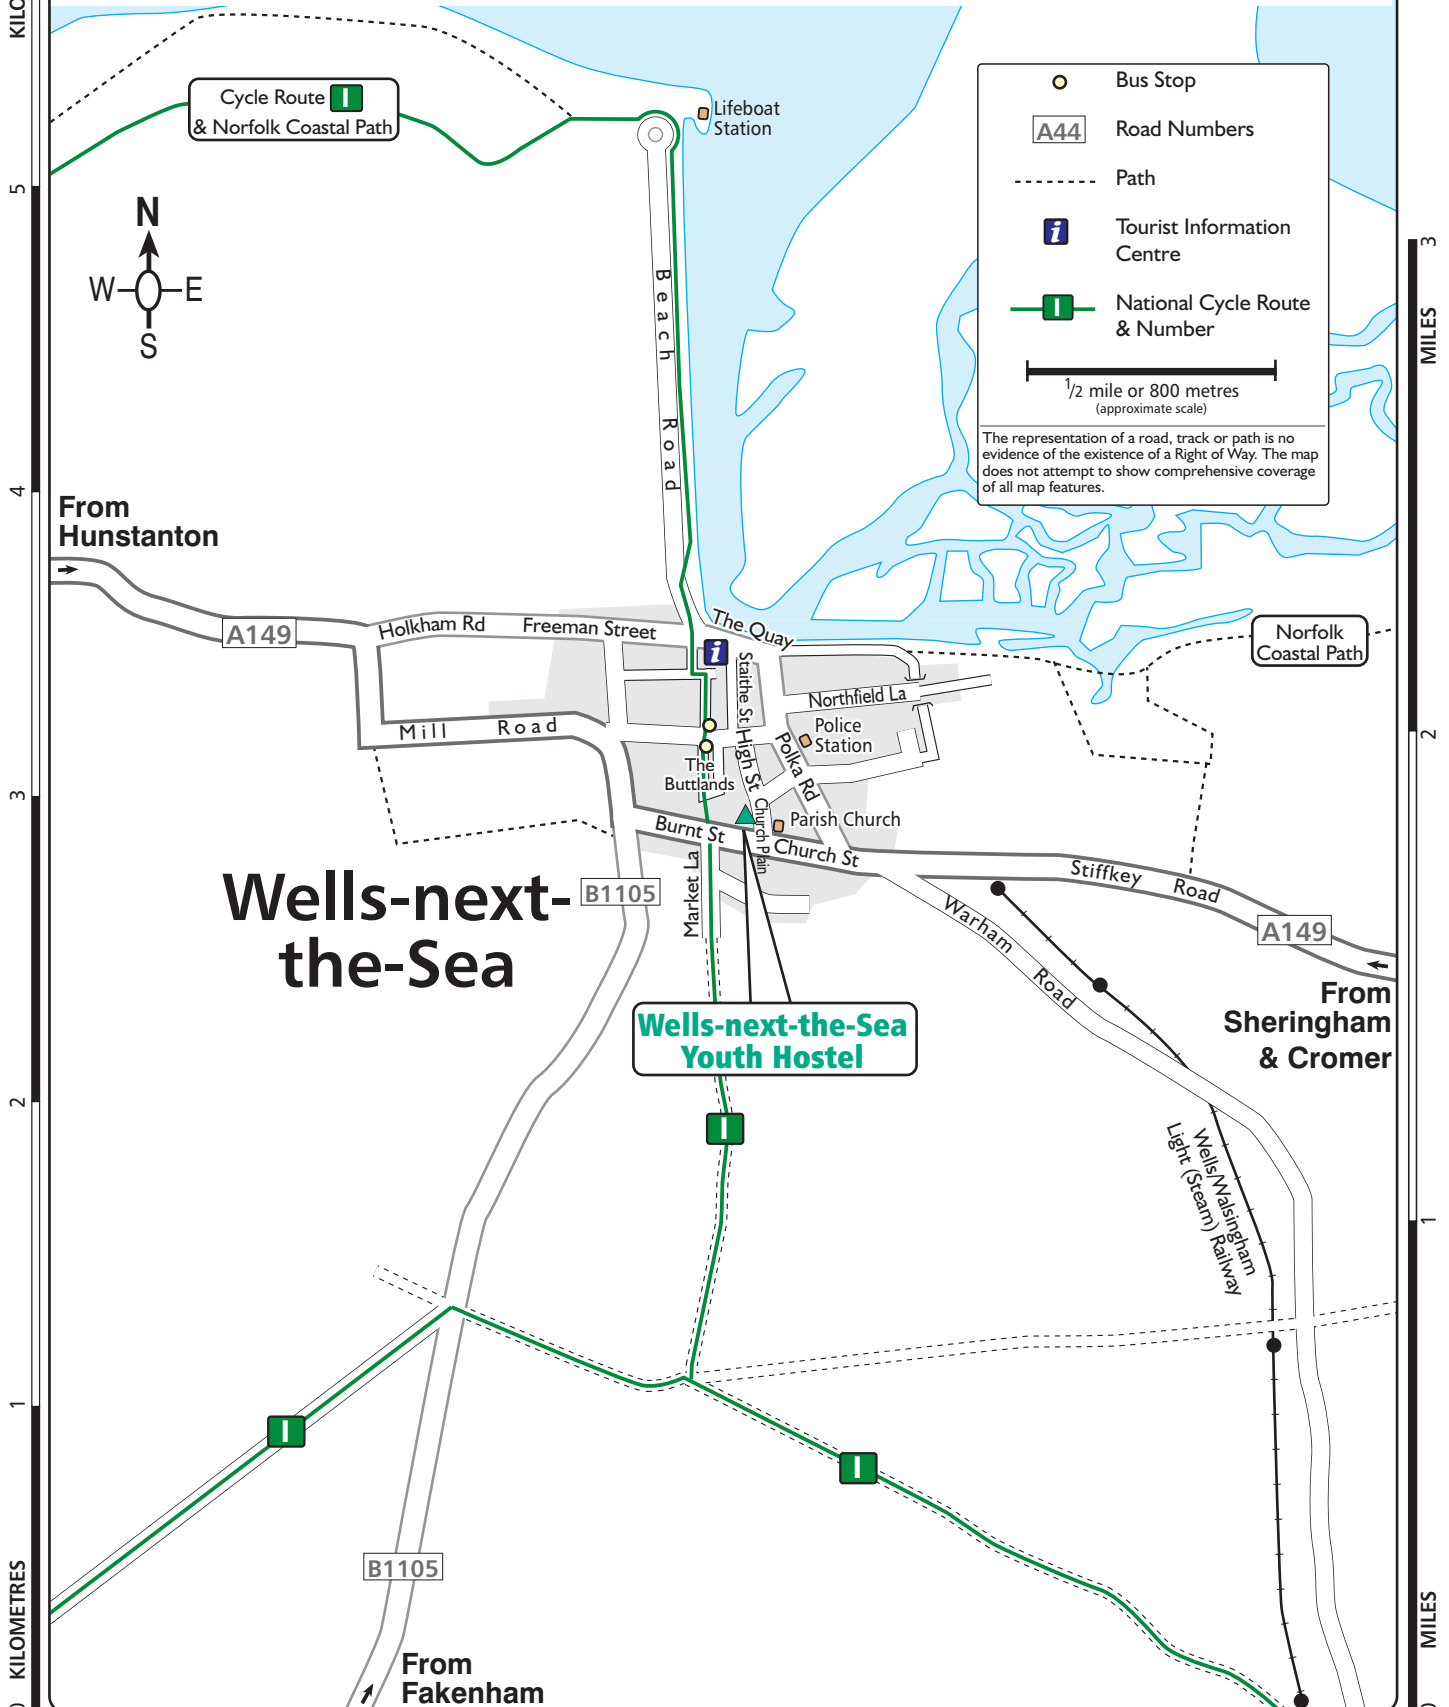

**YHA Wells-next-the-Sea**  
 Church Plain  
 Wells-next-the-Sea  
 Norfolk NR23 1EQ  
 Tel: 0870 770 6084

Also See: Ordnance Survey Explorer (orange) map 251. Landranger (pink) map 132. YH Grid reference 918432.

Whilst every effort has been made in the production of this map we can not warrant that the information is entirely error free and we do not accept responsibility for any loss or damage resulting from reliance on the information. The map is an aid to show where a Youth Hostel is located. For navigation please refer to the appropriate Ordnance Survey map. Map produced by Finders UK Limited (T. 01565 750049) for the YHA and is based upon the Ordnance Survey map with permission of H.M. Stationery Office ©Crown copyright 100037727.