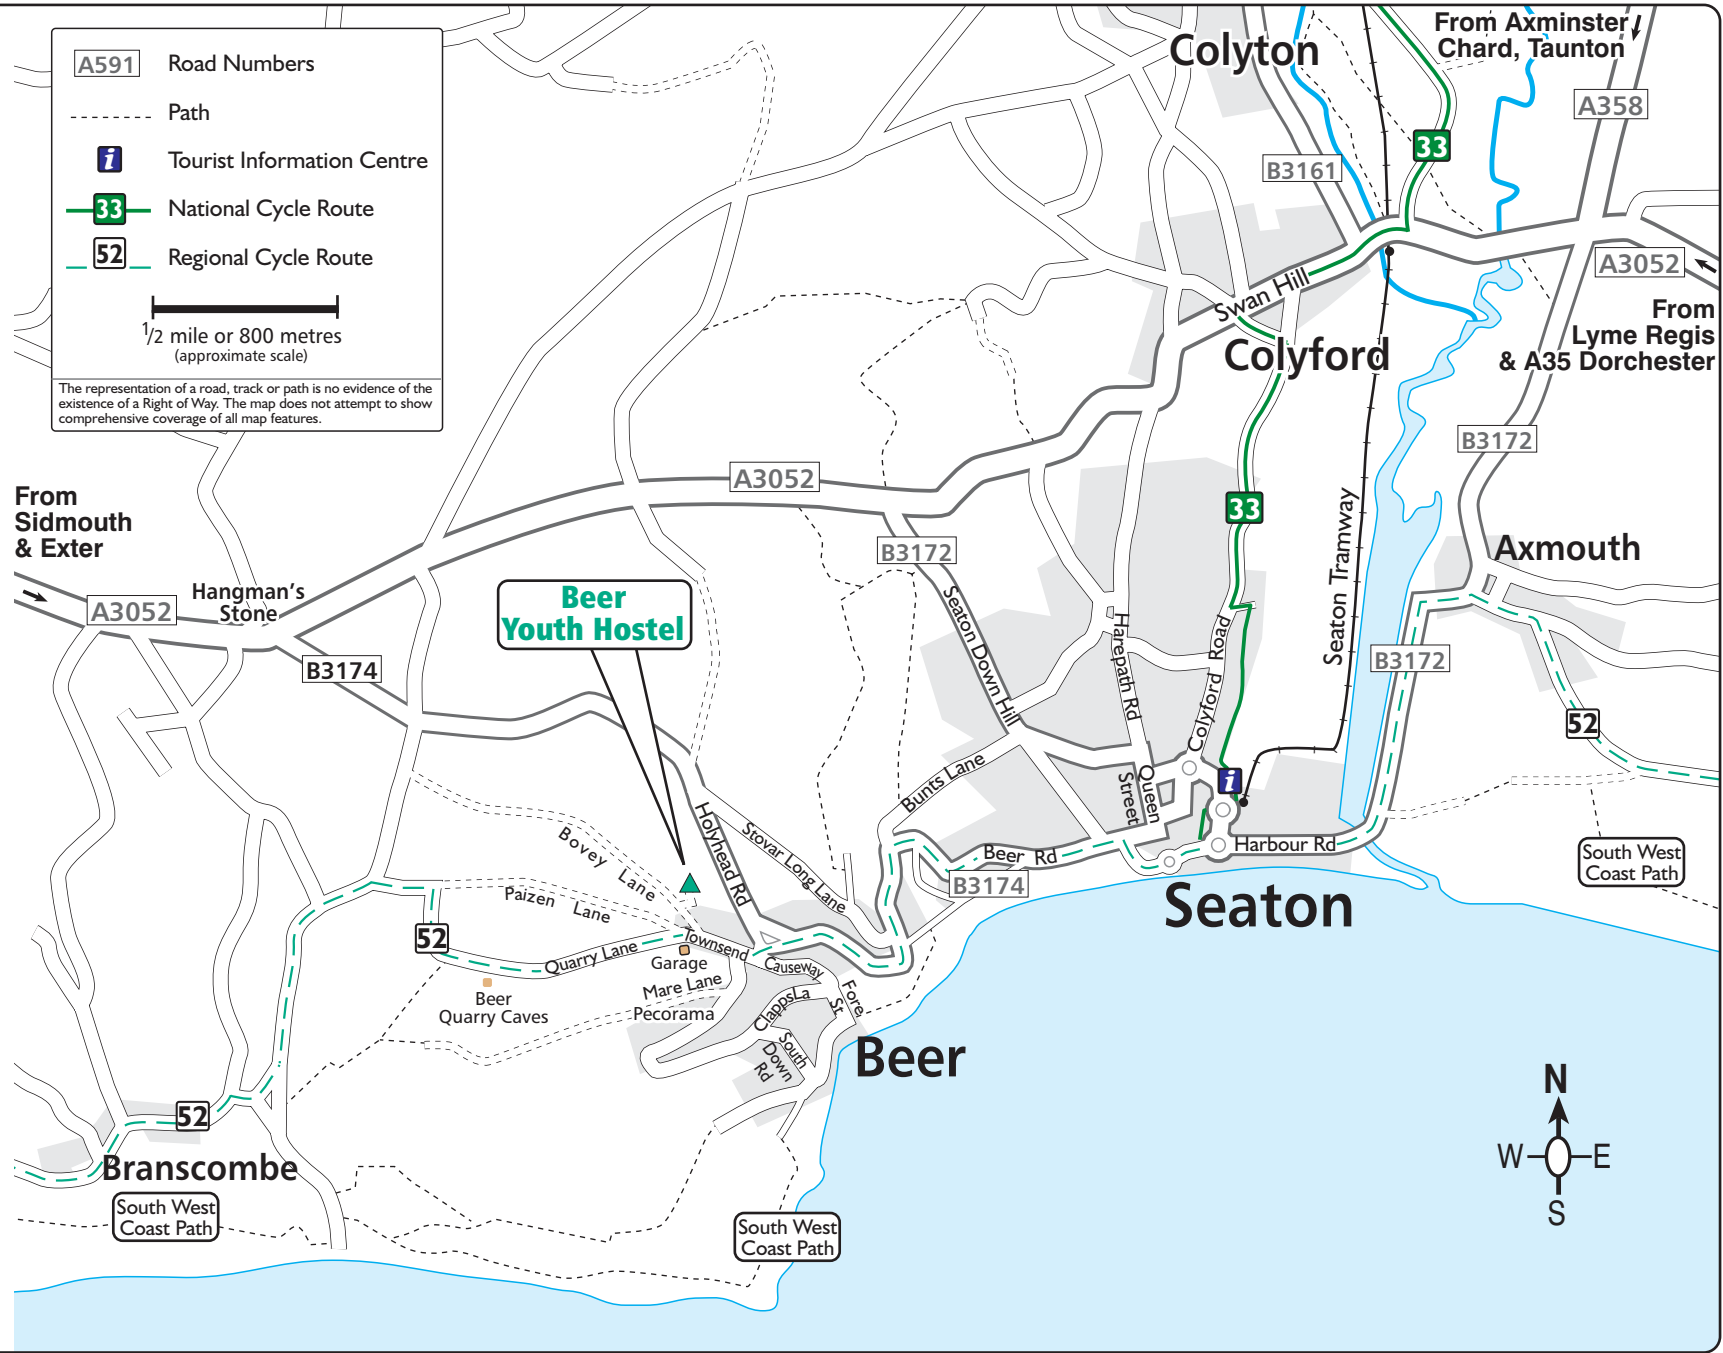

KILOMETRES
6
5
4
3
2
1
0

YHA Beer
Bovey Combe
Beer
Seaton
Devon
EX12 3LL
Tel: 0870 770 5690

Also see

Ordnance Survey
Explorer (orange)
Map: 116

Landranger (pink)
Map: 192

Grid Reference:
223896

A591 Road Numbers

--- Path

i Tourist Information Centre

33 National Cycle Route

52 Regional Cycle Route

1/2 mile or 800 metres (approximate scale)

The representation of a road, track or path is no evidence of the existence of a Right of Way. The map does not attempt to show comprehensive coverage of all map features.

MILES
3
2
1
0

Whilst every effort has been made in the production of this map we can not warrant that the information is entirely error free and we do not accept responsibility for any loss or damage resulting from reliance on the information. The map is an aid to show where a Youth Hostel is located. For navigation please refer to the appropriate Ordnance Survey map. Map produced by Finders UK Limited (T. 01565 750049) for the YHA and is based upon the Ordnance Survey map with permission of H.M. Stationery Office ©Crown copyright 100037727.