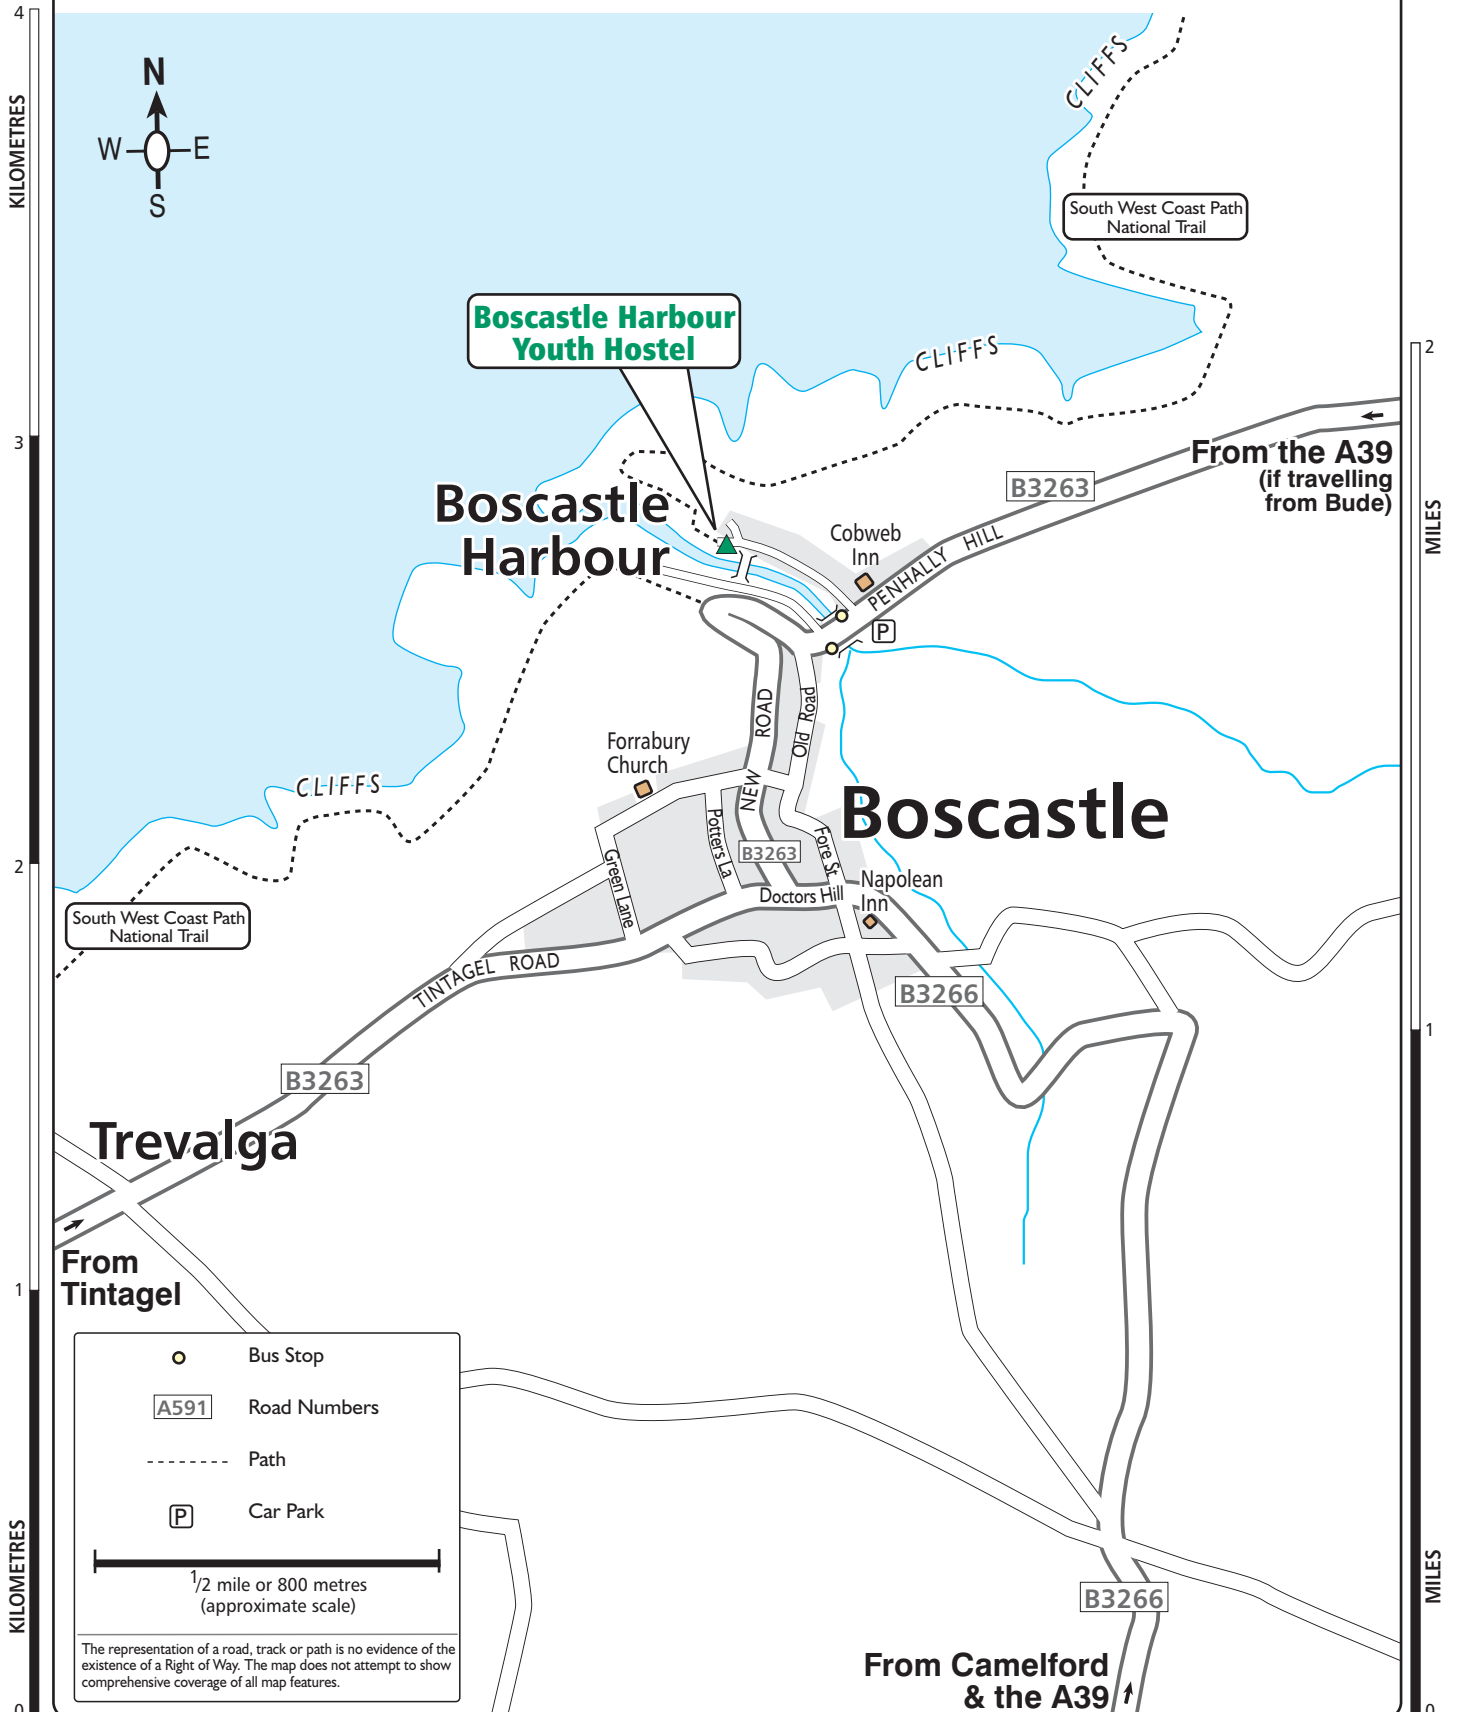

YHA Boscastle Harbour

Palace Stables
Boscastle
Cornwall PL35 0HD
Tel: 0870 770 8868

Also See: Ordnance Survey Explorer (orange) map 111, Landranger (pink) map 190. YH Grid reference 097914.

- Bus Stop
- Road Numbers
- Path
- Car Park

1/2 mile or 800 metres (approximate scale)

The representation of a road, track or path is no evidence of the existence of a Right of Way. The map does not attempt to show comprehensive coverage of all map features.

Whilst every effort has been made in the production of this map we can not warrant that the information is entirely error free and we do not accept responsibility for any loss or damage resulting from reliance on the information. The map is an aid to show where a Youth Hostel is located. For navigation please refer to the appropriate Ordnance Survey map. Map produced by Finders UK Limited (T. 01565 750049) for the YHA and is based upon the Ordnance Survey map with permission of H.M. Stationery Office ©Crown copyright 100037727.