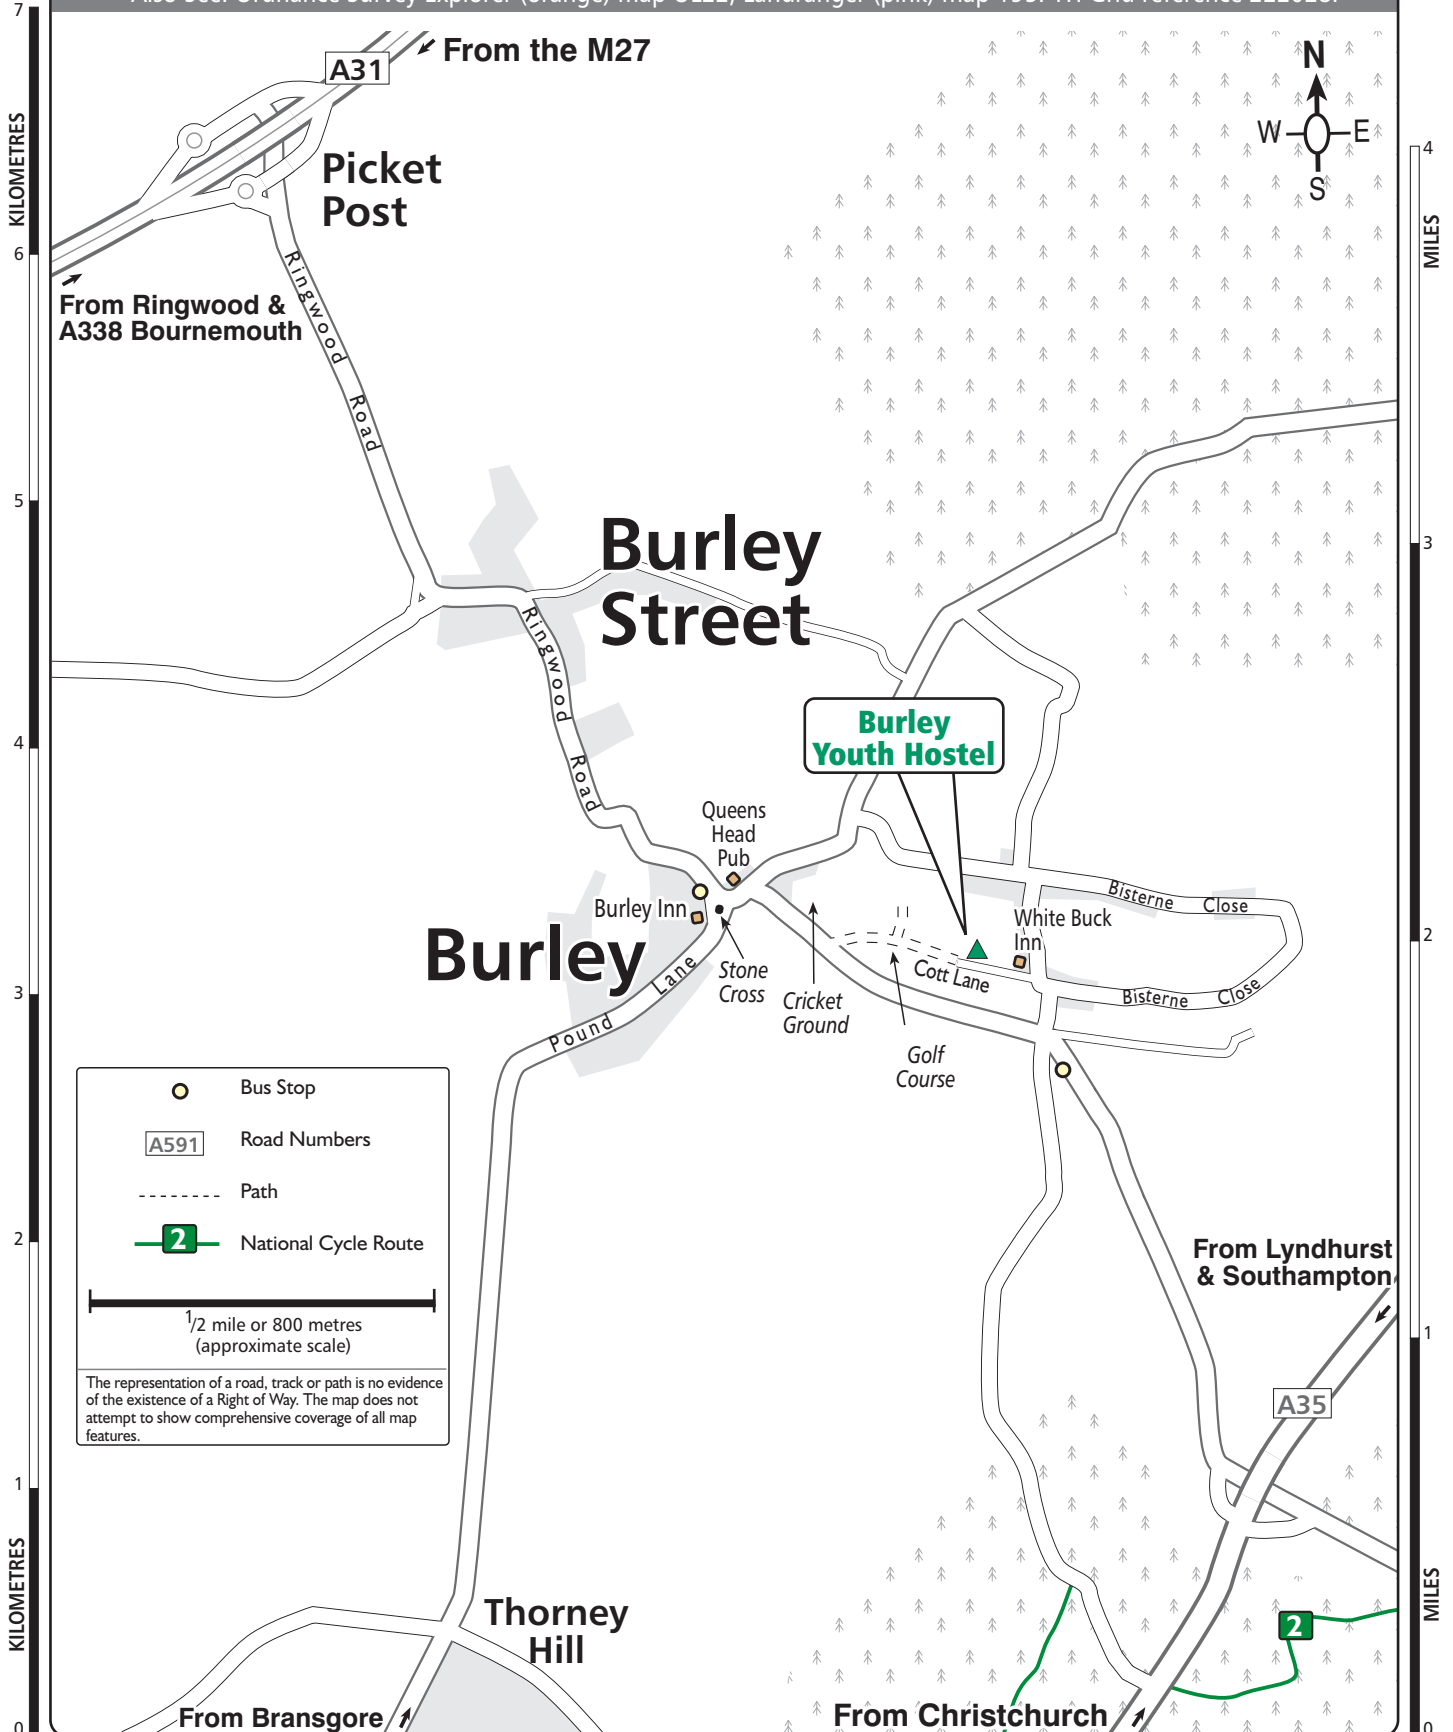

YHA Burley
 Cott Lane
 Burley, Ringwood
 Hampshire BH24 4BB
 Tel: 0870 770 5734

Also See: Ordnance Survey Explorer (orange) map OL22, Landranger (pink) map 195. YH Grid reference 222028.

Bus Stop
 Road Numbers
 Path
 National Cycle Route

1/2 mile or 800 metres (approximate scale)

The representation of a road, track or path is no evidence of the existence of a Right of Way. The map does not attempt to show comprehensive coverage of all map features.

Whilst every effort has been made in the production of this map we can not warrant that the information is entirely error free and we do not accept responsibility for any loss or damage resulting from reliance on the information. The map is an aid to show where a Youth Hostel is located. For navigation please refer to the appropriate Ordnance Survey map. Map produced by Finders UK Limited (T. 01565 750049) for the YHA and is based upon the Ordnance Survey map with permission of H.M. Stationery Office © Crown copyright 100037727.