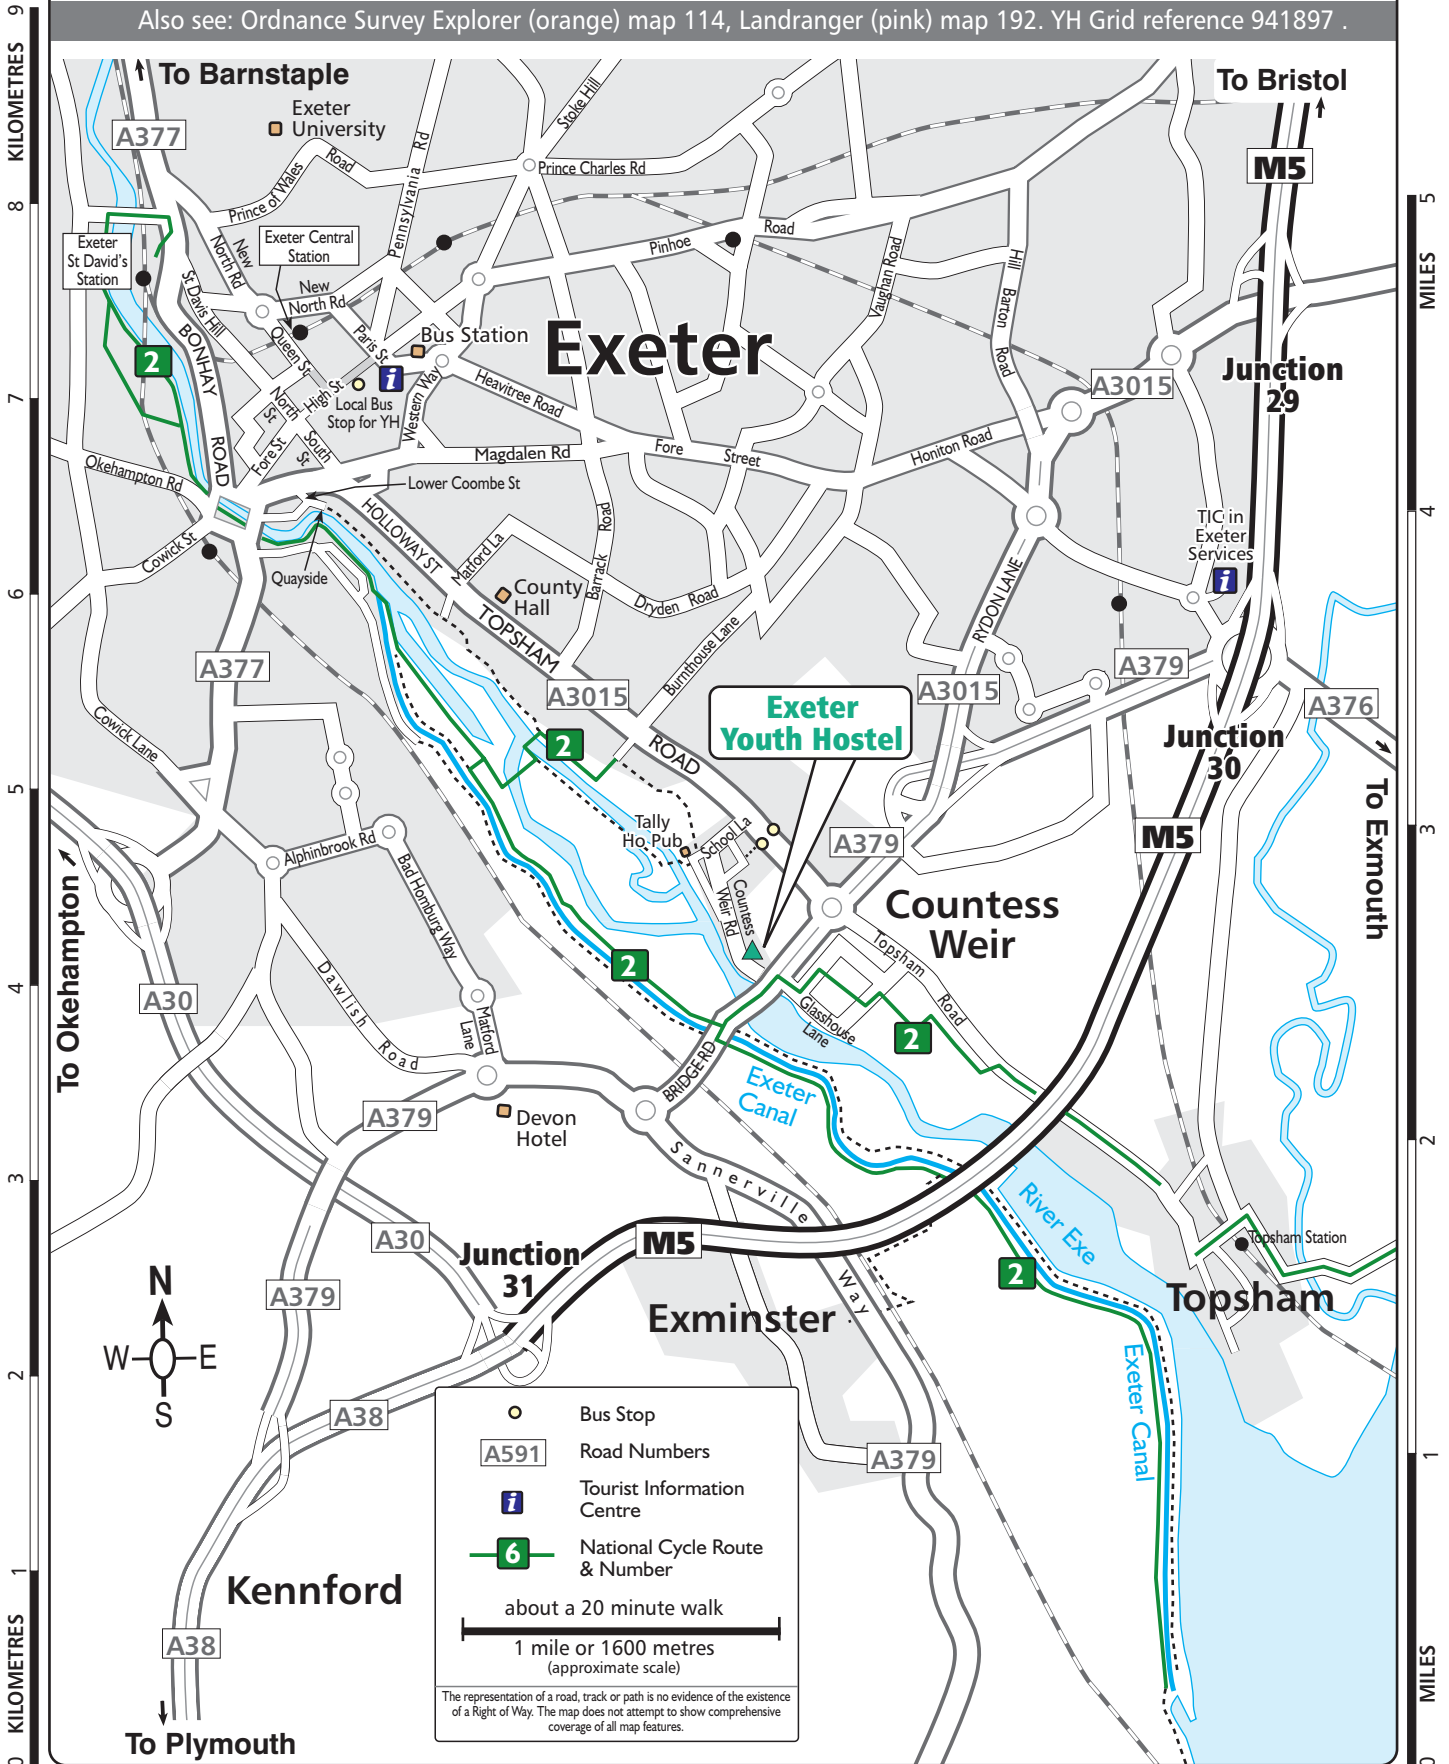

**YHA Exeter**  
 Mount Wear House  
 47 Countess Wear Road  
 Exeter, Devon EX2 6LR  
 Tel: 0870 770 5826

Also see: Ordnance Survey Explorer (orange) map 114, Landranger (pink) map 192. YH Grid reference 941897.

Whilst every effort has been made in the production of this map we can not warrant that the information is entirely error free and we do not accept responsibility for any loss or damage resulting from reliance on the information. The map is an aid to show where a Youth Hostel is located. For navigation please refer to the appropriate Ordnance Survey map. Map produced by Finders UK Limited (T. 01565 750049) for the YHA and is based upon the Ordnance Survey map with permission of H.M. Stationery Office ©Crown copyright 100037727.