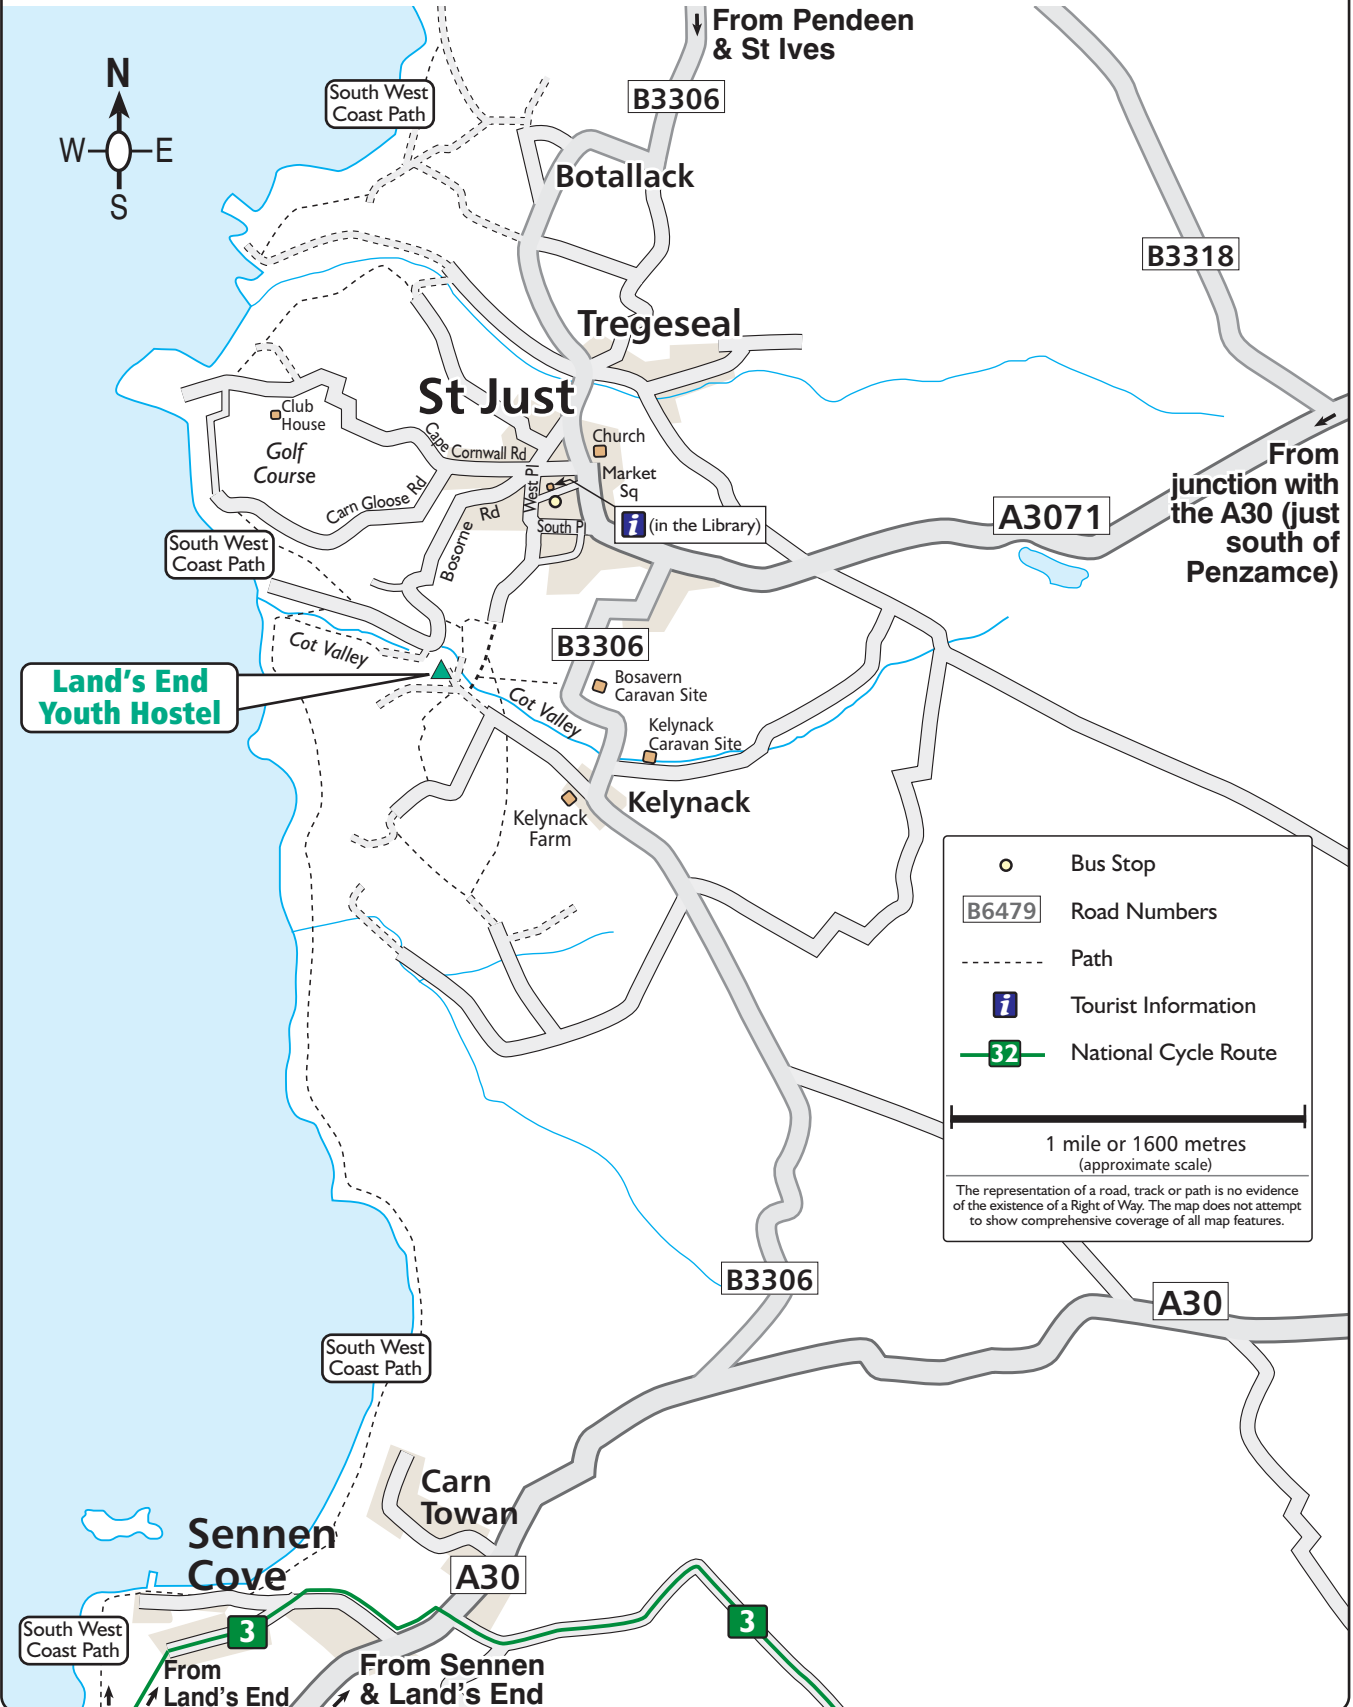

YHA Land's End
 Letcha Vean, St Just-in-Penwith
 Penzance
 Cornwall TR19 7NT
 Tel: 0870 770 5906

Also see Ordnance Survey Explorer (orange) map 102. Landranger (pink) map 203. YH Grid reference 364305.

7 KILOMETRES

6

5

4

3

2

1

0 KILOMETRE

5 MILES

4

3

2

1

0 MILE

Land's End Youth Hostel

- Bus Stop
- Road Numbers
- Path
- Tourist Information
- National Cycle Route

1 mile or 1600 metres (approximate scale)

The representation of a road, track or path is no evidence of the existence of a Right of Way. The map does not attempt to show comprehensive coverage of all map features.