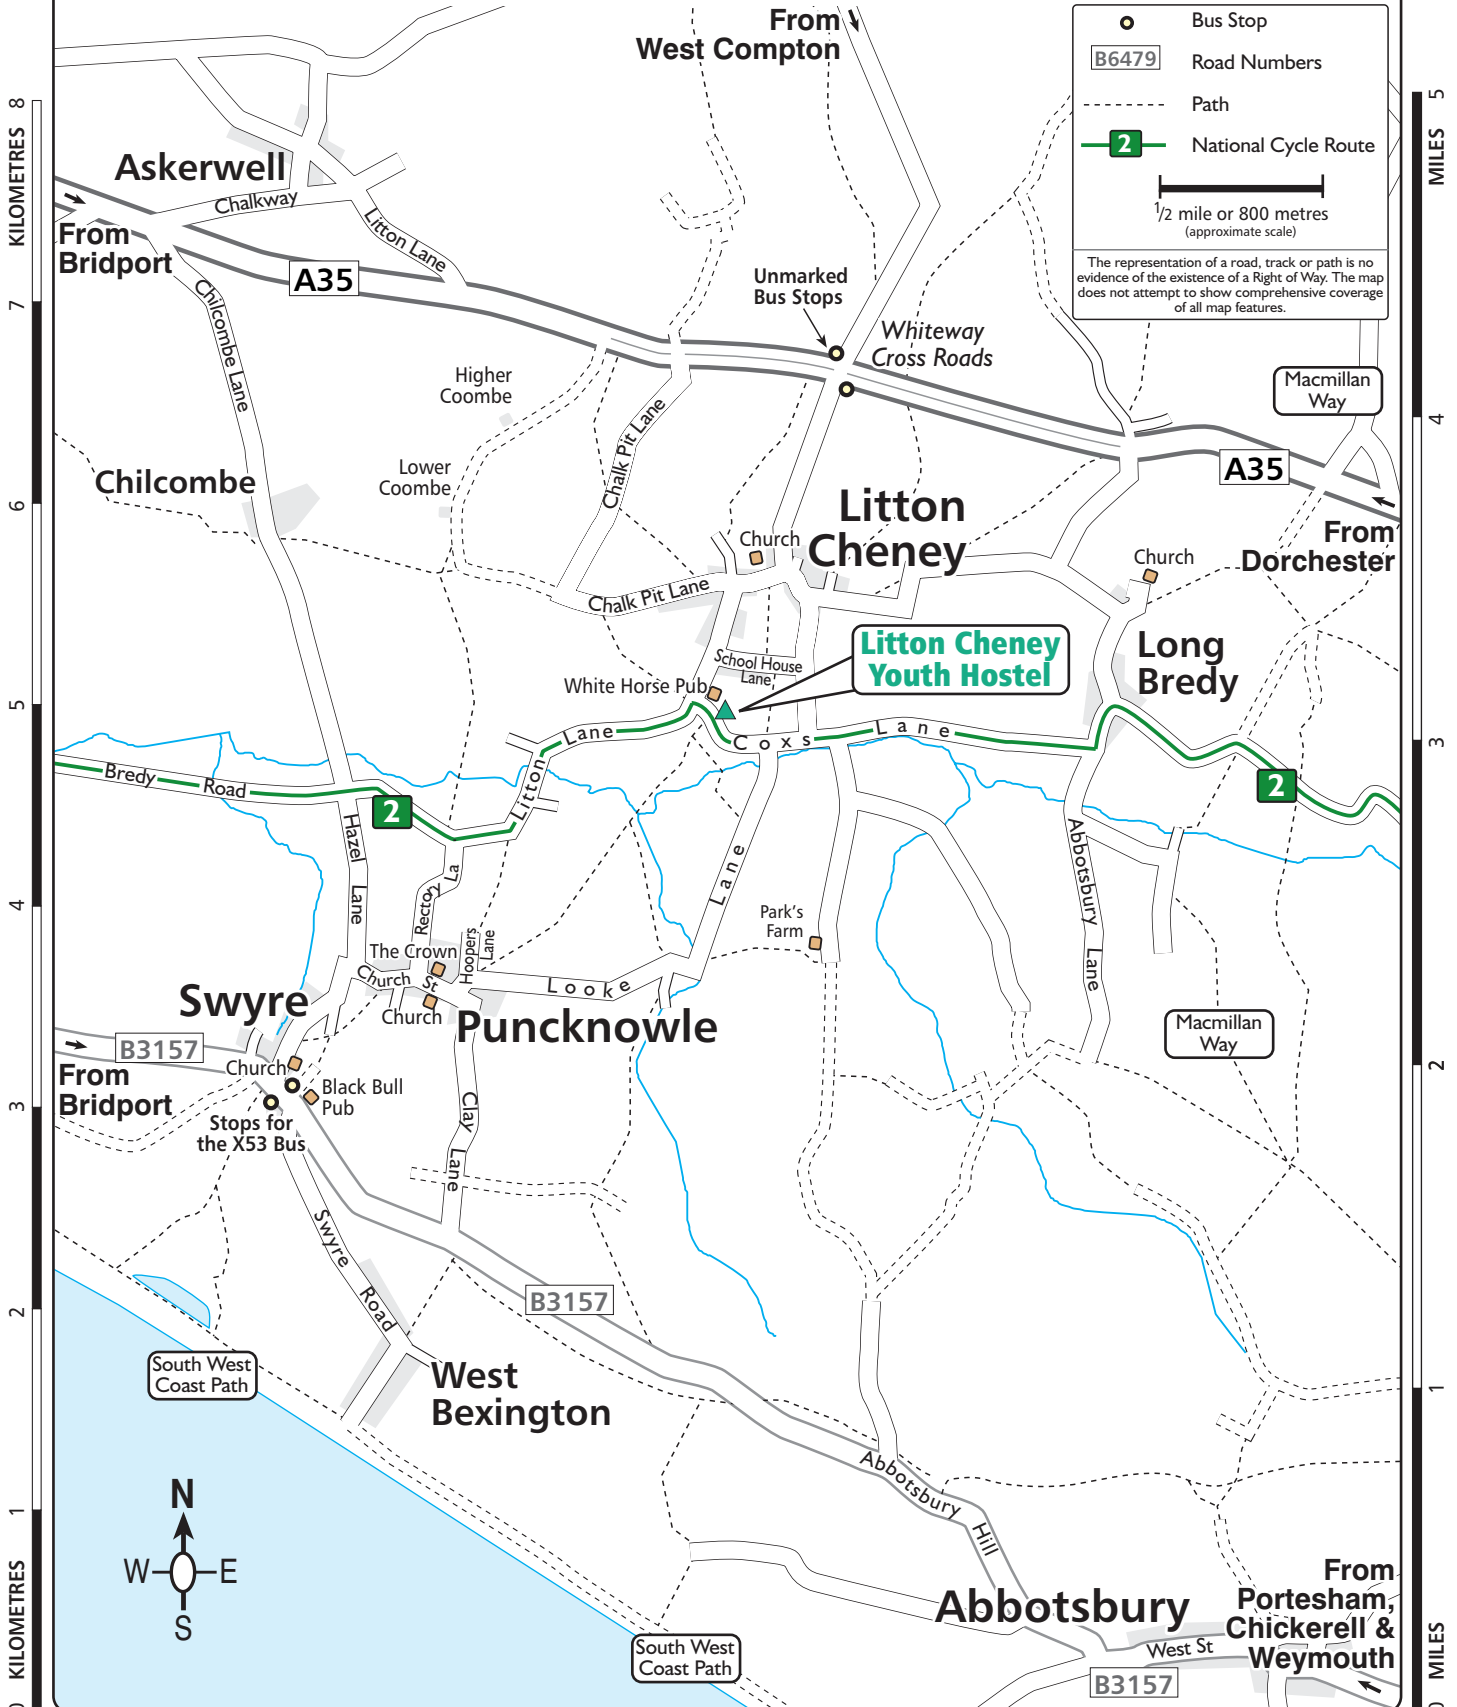

**YHA Litton Cheney**  
 Litton Cheney  
 Dorchester  
 Dorset DT2 9AT  
 Tel: 0870 770 5922

Also see: Ordnance Survey Explorer (orange) map OL15. Landranger (pink) map 194. YH Grid reference 548900

Whilst every effort has been made in the production of this map we can not warrant that the information is entirely error free and we do not accept responsibility for any loss or damage resulting from reliance on the information. The map is an aid to show where a Youth Hostel is located. For navigation please refer to the appropriate Ordnance Survey map. Map produced by Finders UK Limited (T. 01565 750049) for the YHA and is based upon the Ordnance Survey map with permission of H.M. Stationery Office © Crown copyright 100037727.